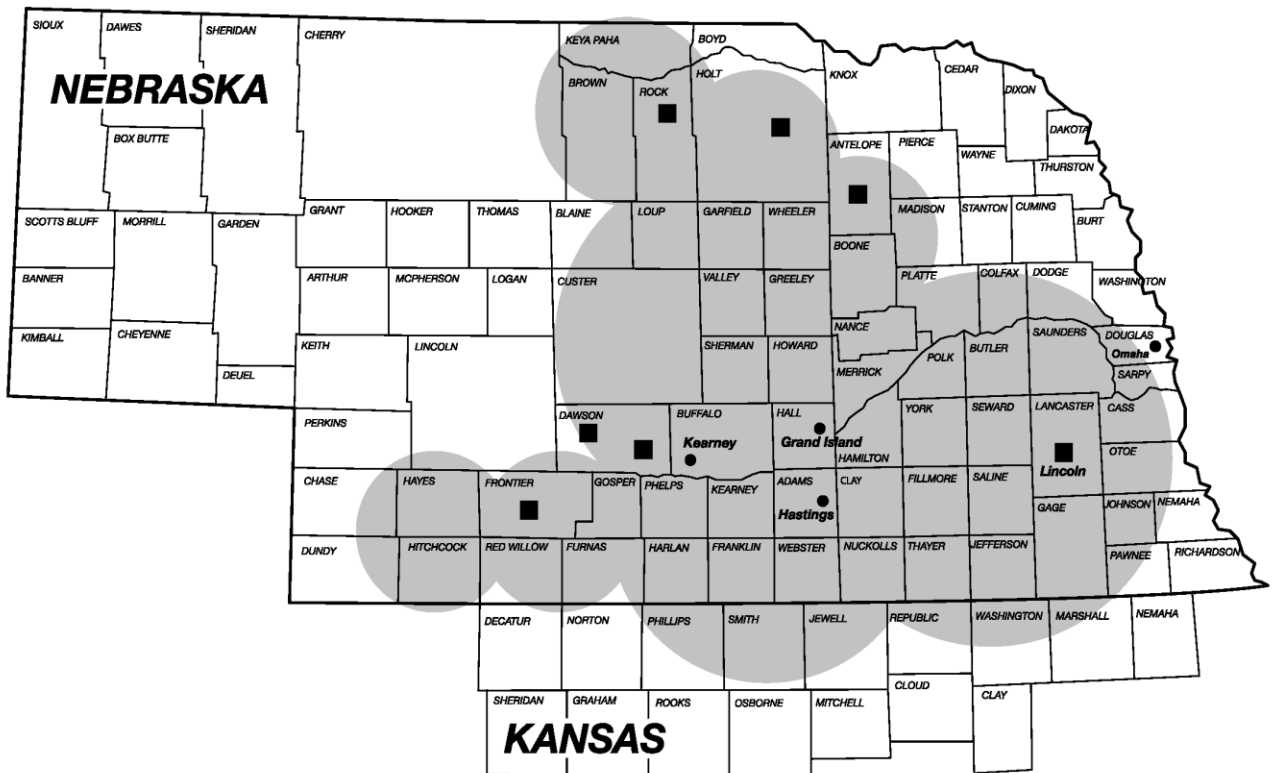

# KOLN/KGIN, KSNB, KCWH & NSNB NE COVERAGE AREA LINCOLN, HASTINGS, & KEARNEY MARKET

- 3 Full Power VHF Stations
- 7 Translators
- All Cable and Satellite Providers

Your commercial schedule, on all of our television stations, covers an area of 250 miles east to west and 200 miles north to south, reaching a market of 240,660 television households.