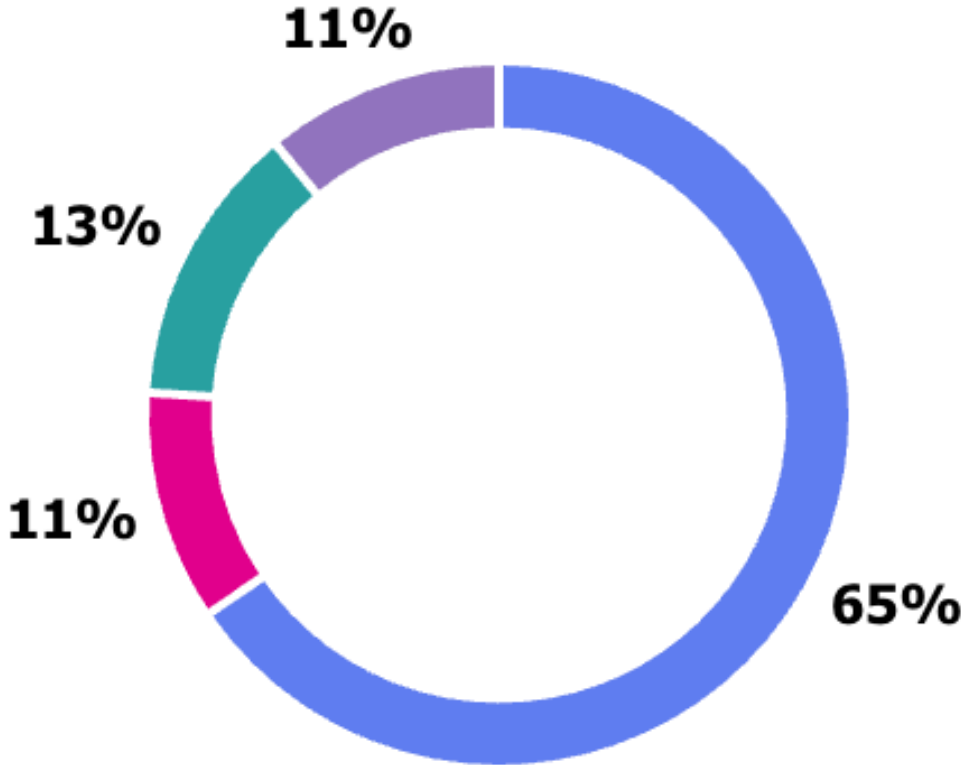

STILL WATER ELEMENTARY

SCHOOL MASCOT AND COLORS

COMMUNITY VOTING RESULTS

Four Mascot Choices

Still Water Otters

Still Water Skeeters

Still Water Rams

Still Water Speed Goats

RESULTS FOR MASCOT SELECTION:

● Still Water Otters	161
● Still Water Skeeters	26
● Still Water Rams	32
● Still Water Speed Goats	27

RESULTS FOR COLOR SELECTION:

- Primary Color: Copper; Secondary Colors Blue, Green, Brown 71
- Primary Color: Teal; Secondary Colors Copper, Tan, Dark Teal, Black 70
- Primary Color: Dark Copper; Secondary Colors Red, Green, Tan 20

COLOR PALETTE

Inspired by the school's architecture and the surrounding Syracuse landscape, this color palette reflects the environment students experience each day.

Drawn directly from the building's design and natural surroundings, the colors work together to create a warm, welcoming atmosphere.