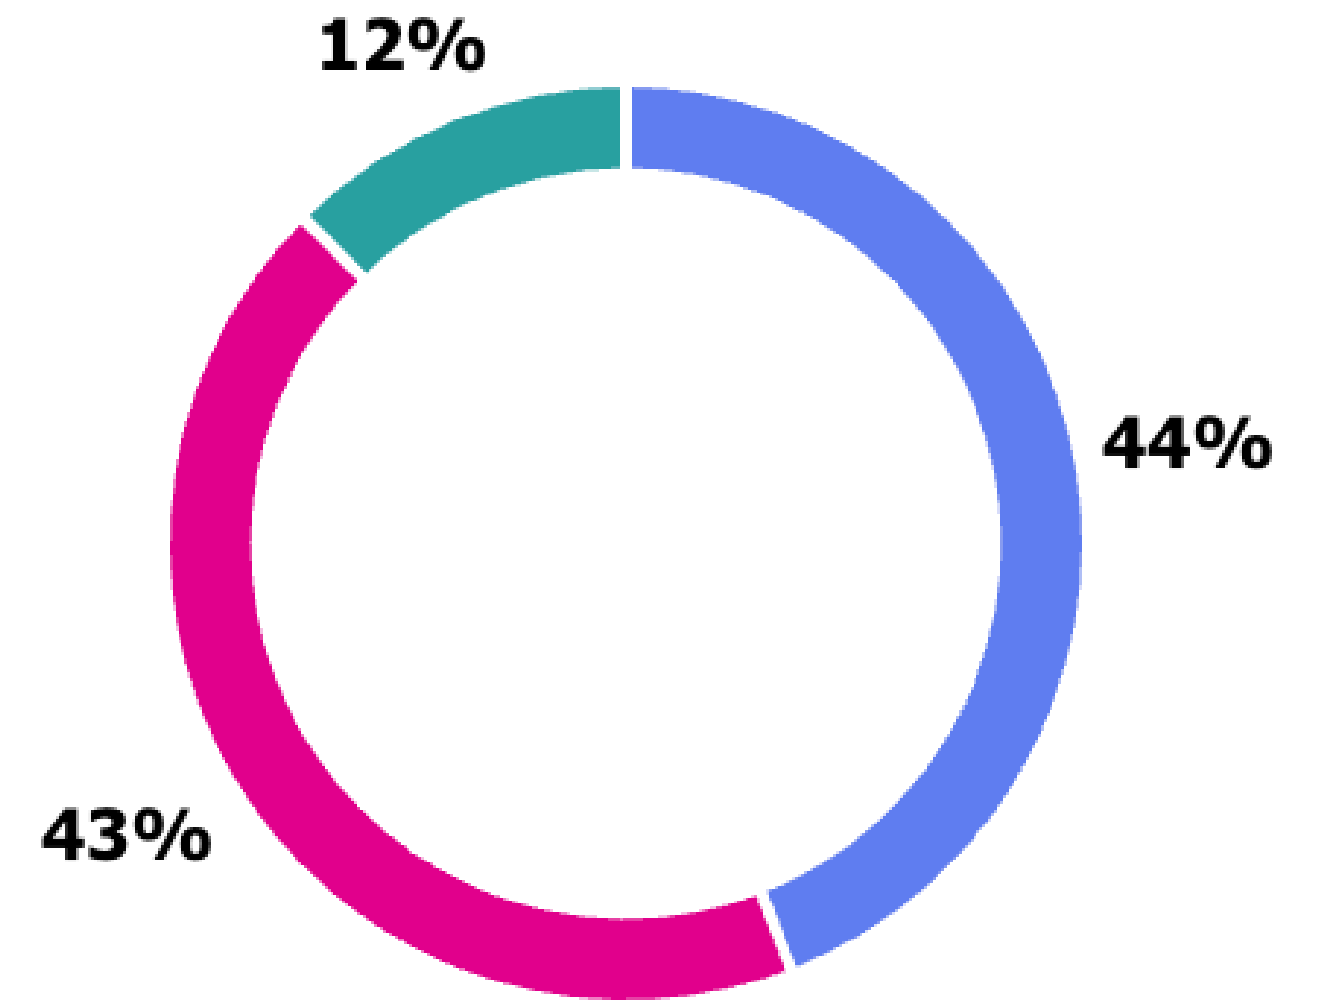

STILL WATER ELEMENTARY

SCHOOL MASCOT AND COLORS

COMMUNITY VOTING RESULTS

Four Mascot Choices

Still Water Otters

Still Water Skeeters

Still Water Rams

Still Water Speed Goats

RESULTS FOR MASCOT SELECTION:

● Still Water Otters	161
● Still Water Skeeters	26
● Still Water Rams	32
● Still Water Speed Goats	27

RESULTS FOR COLOR SELECTION:

- Primary Color: Copper; Secondary Colors Blue, Green, Brown 71
- Primary Color: Teal; Secondary Colors Copper, Tan, Dark Teal, Black 70
- Primary Color: Dark Copper; Secondary Colors Red, Green, Tan 20

COLOR PALETTE

Inspired by the school's architecture and the surrounding Syracuse landscape, this color palette reflects the environment students experience each day.

Drawn directly from the building's design and natural surroundings, the colors work together to create a warm, welcoming atmosphere.