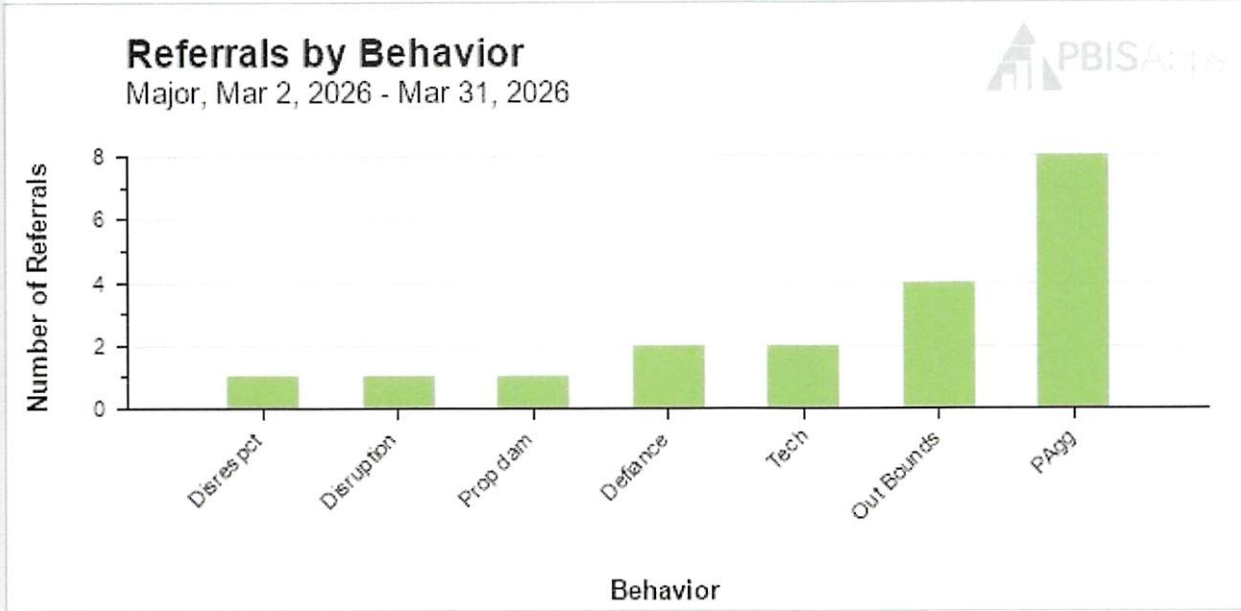

Elmwood Elementary School

Generated: Apr 13, 2026, 8:57:08 AM

Referrals By Behavior

3/2/26 - 3/31/26

-
-
-

Outcome: Administrator-managed (Major)

Sort Order: Frequency

Show Values on the Graph: No

Only Show Behaviors With Data: Yes

Referrals By Behavior
3/2/26 - 3/31/26

-
-
-
-

Outcome: Administrator-managed (Major)
 Sort Order: Frequency
 Show Values on the Graph: No
 Only Show Behaviors With Data: Yes

Referrals By Behavior
3/2/26 - 3/31/26

-
-
-
-

Outcome: Administrator-managed (Major)
Sort Order: Frequency
Show Values on the Graph: No
Only Show Behaviors With Data: Yes

Referrals By Behavior
3/2/26 - 3/31/26