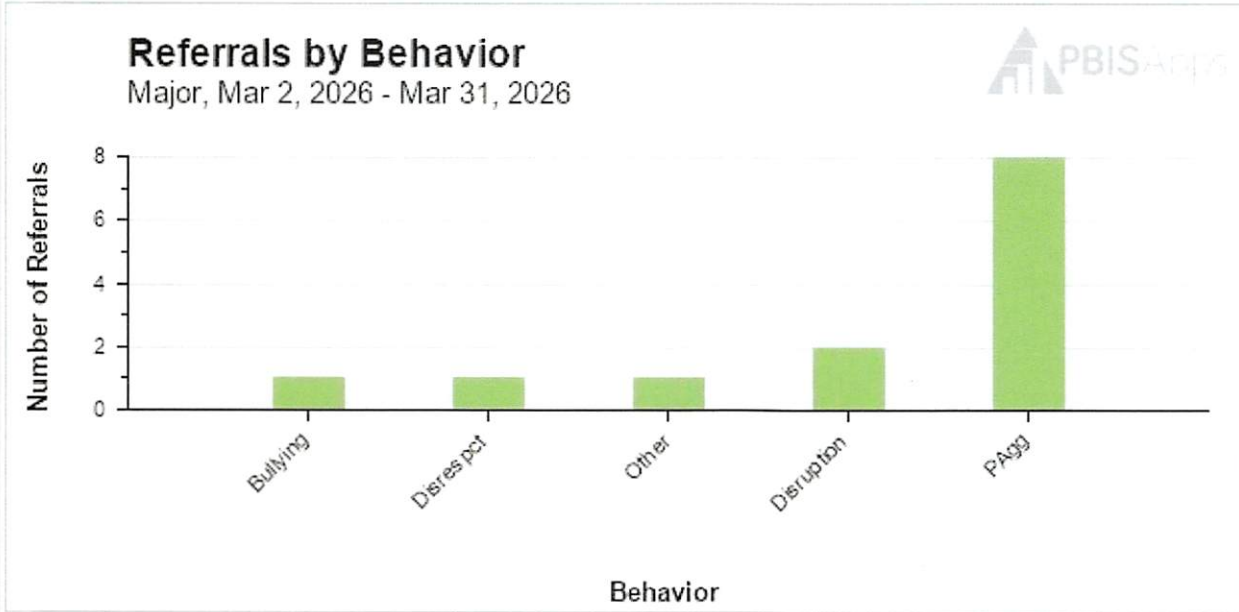

Show Values on the Graph: No

Only Show Behaviors With Data: Yes

Referrals By Behavior
3/2/26 - 3/31/26

-
-
-
-

Outcome: Administrator-managed (Major)
 Sort Order: Frequency
 Show Values on the Graph: No
 Only Show Behaviors With Data: Yes

Elmwood Elementary School

Generated: Apr 13, 2026, 8:57:08 AM

Referrals By Behavior

3/2/26 - 3/31/26

-
-
-

Outcome: Administrator-managed (Major)

Sort Order: Frequency

Show Values on the Graph: No

Only Show Behaviors With Data: Yes

Referrals By Behavior
3/2/26 - 3/31/26

-
-
-
-

Outcome: Administrator-managed (Major)
 Sort Order: Frequency
 Show Values on the Graph: No
 Only Show Behaviors With Data: Yes