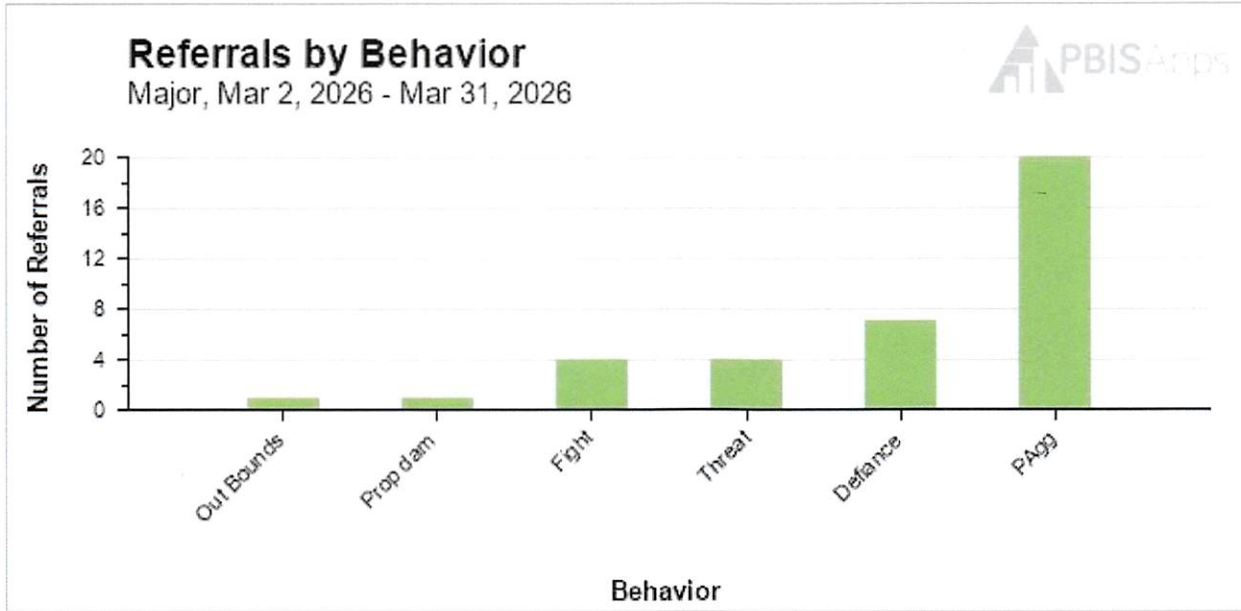

Beulah Park Elementary School

Generated: Apr 13, 2026, 8:43:03 AM

Referrals By Behavior

3/2/26 - 3/31/26

-
-
-
-

Outcome: Administrator-managed (Major)

Sort Order: Frequency

Show Values on the Graph: No

Only Show Behaviors With Data: Yes

East Elementary School

Generated: Apr 13, 2026, 8:44:40 AM

Referrals By Behavior

3/2/26 - 3/31/26

-
-
-
-

Outcome: Administrator-managed (Major)

Sort Order: Frequency

Show Values on the Graph: No

Only Show Behaviors With Data: Yes

Referrals By Behavior
3/2/26 - 3/31/26

-
-
-
-

Outcome: Administrator-managed (Major)
 Sort Order: Frequency
 Show Values on the Graph: No
 Only Show Behaviors With Data: Yes