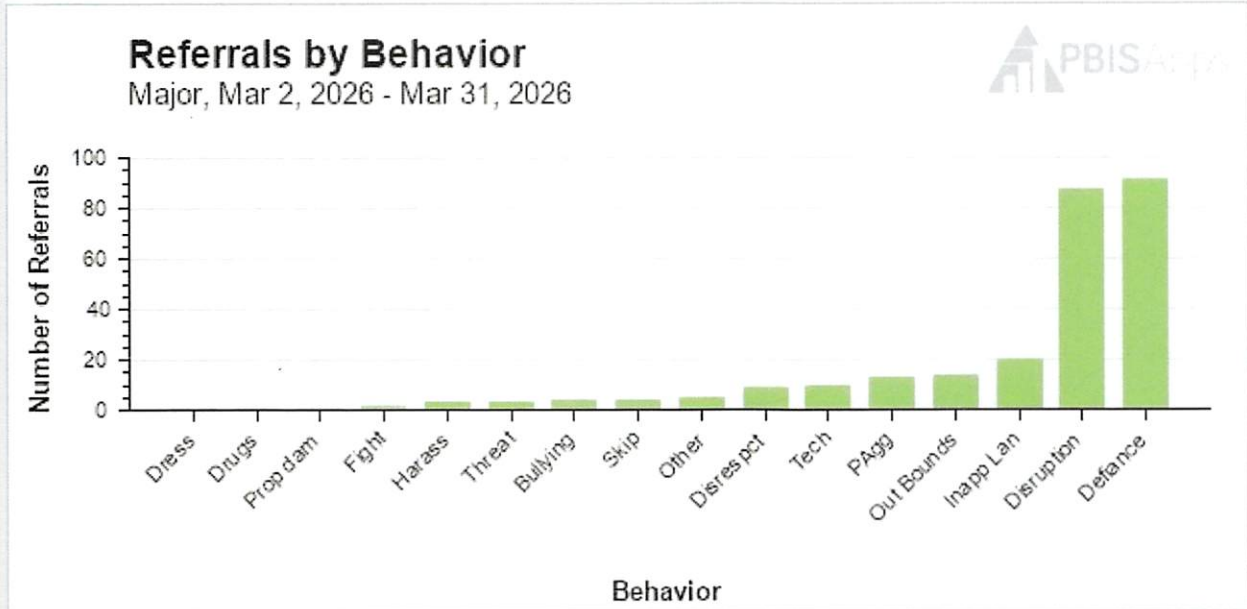

Elmwood Elementary School

Generated: Apr 13, 2026, 8:57:08 AM

Referrals By Behavior

3/2/26 - 3/31/26

-
-
-

Outcome: Administrator-managed (Major)

Sort Order: Frequency

Show Values on the Graph: No

Only Show Behaviors With Data: Yes

Referrals By Behavior
3/2/26 - 3/31/26

-
-
-
-

Outcome: Administrator-managed (Major)
 Sort Order: Frequency
 Show Values on the Graph: No
 Only Show Behaviors With Data: Yes

Referrals By Behavior
3/2/26 - 3/31/26

-
-
-
-

Outcome: Administrator-managed (Major)
Sort Order: Frequency
Show Values on the Graph: No
Only Show Behaviors With Data: Yes

Referrals By Behavior
3/2/26 - 3/31/26