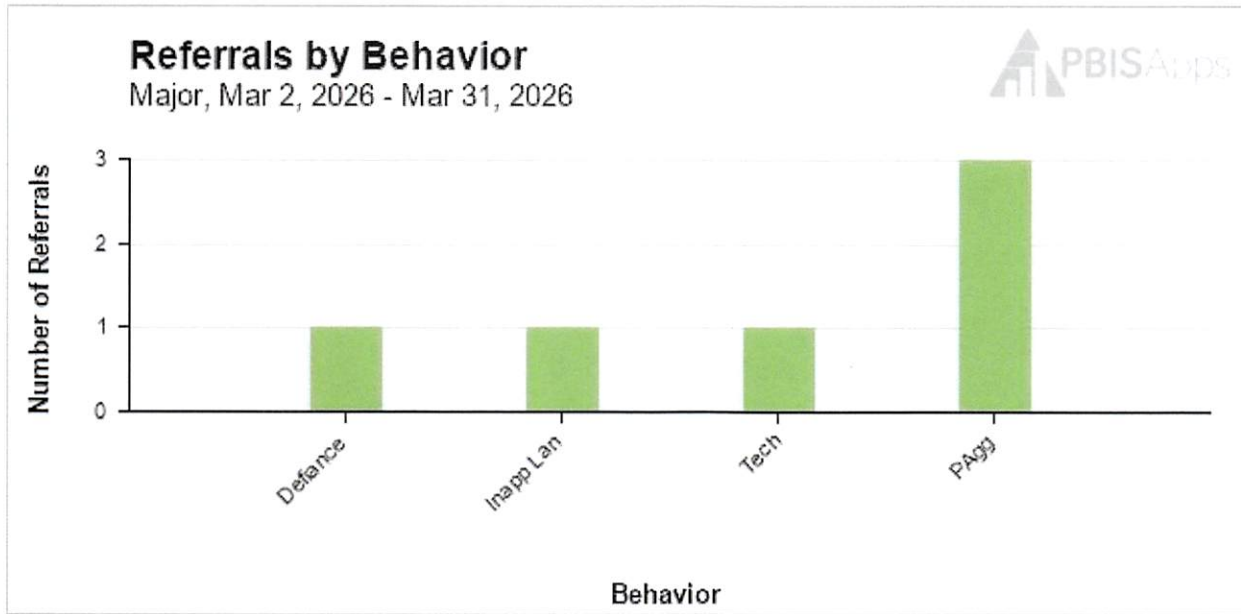

Only Show Behaviors With Data: Yes

East Elementary School

Generated: Apr 13, 2026, 8:44:40 AM

Referrals By Behavior

3/2/26 - 3/31/26

-
-
-
-

Outcome: Administrator-managed (Major)

Sort Order: Frequency

Show Values on the Graph: No

Only Show Behaviors With Data: Yes

Referrals By Behavior
3/2/26 - 3/31/26

-
-
-
-

Outcome: Administrator-managed (Major)
 Sort Order: Frequency
 Show Values on the Graph: No
 Only Show Behaviors With Data: Yes