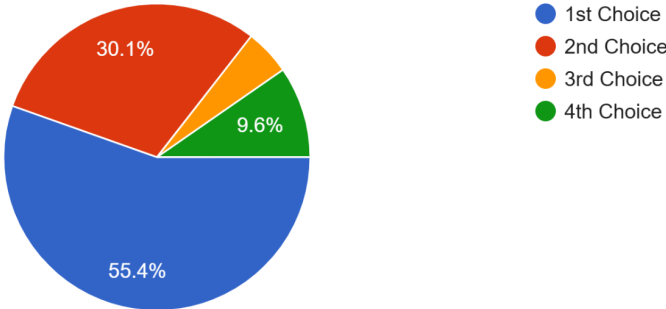

2027 Calendar Voting Results

Winner Option 1:

Rank Calendar Option 1 Notable Calendar Specifics: In order to meet the instructional minutes, the day is extended by 5 minutes We start August 31st.../meetings but are not scheduled as full extra days
83 responses

Rank Calendar Option 2 Notable Calendar Specifics: This one starts after Labor Day, but in order to not have any student Fridays, the instructional ...attendance days We average 1 Staff Friday a month
78 responses