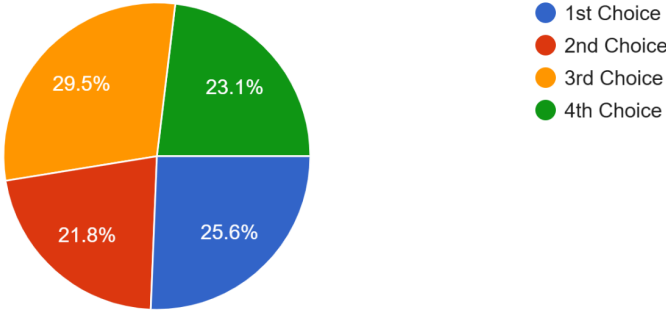

2027 Calendar Voting Results

Winner Option 1:

Rank Calendar Option 1 Notable Calendar Specifics: In order to meet the instructional minutes, the day is extended by 5 minutes We start August 31st.../meetings but are not scheduled as full extra days
83 responses

Rank Calendar Option 2 Notable Calendar Specifics: This one starts after Labor Day, but in order to not have any student Fridays, the instructional ...attendance days We average 1 Staff Friday a month
78 responses