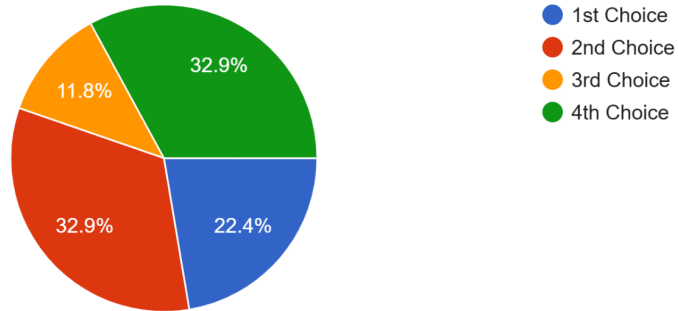

Rank Calendar Option 3 Notable Calendar Specifics: School Starts in Mid-Late August MLK Day and Presidents Day are No school days There are v...ructional Day Time is the same as the current year
85 responses