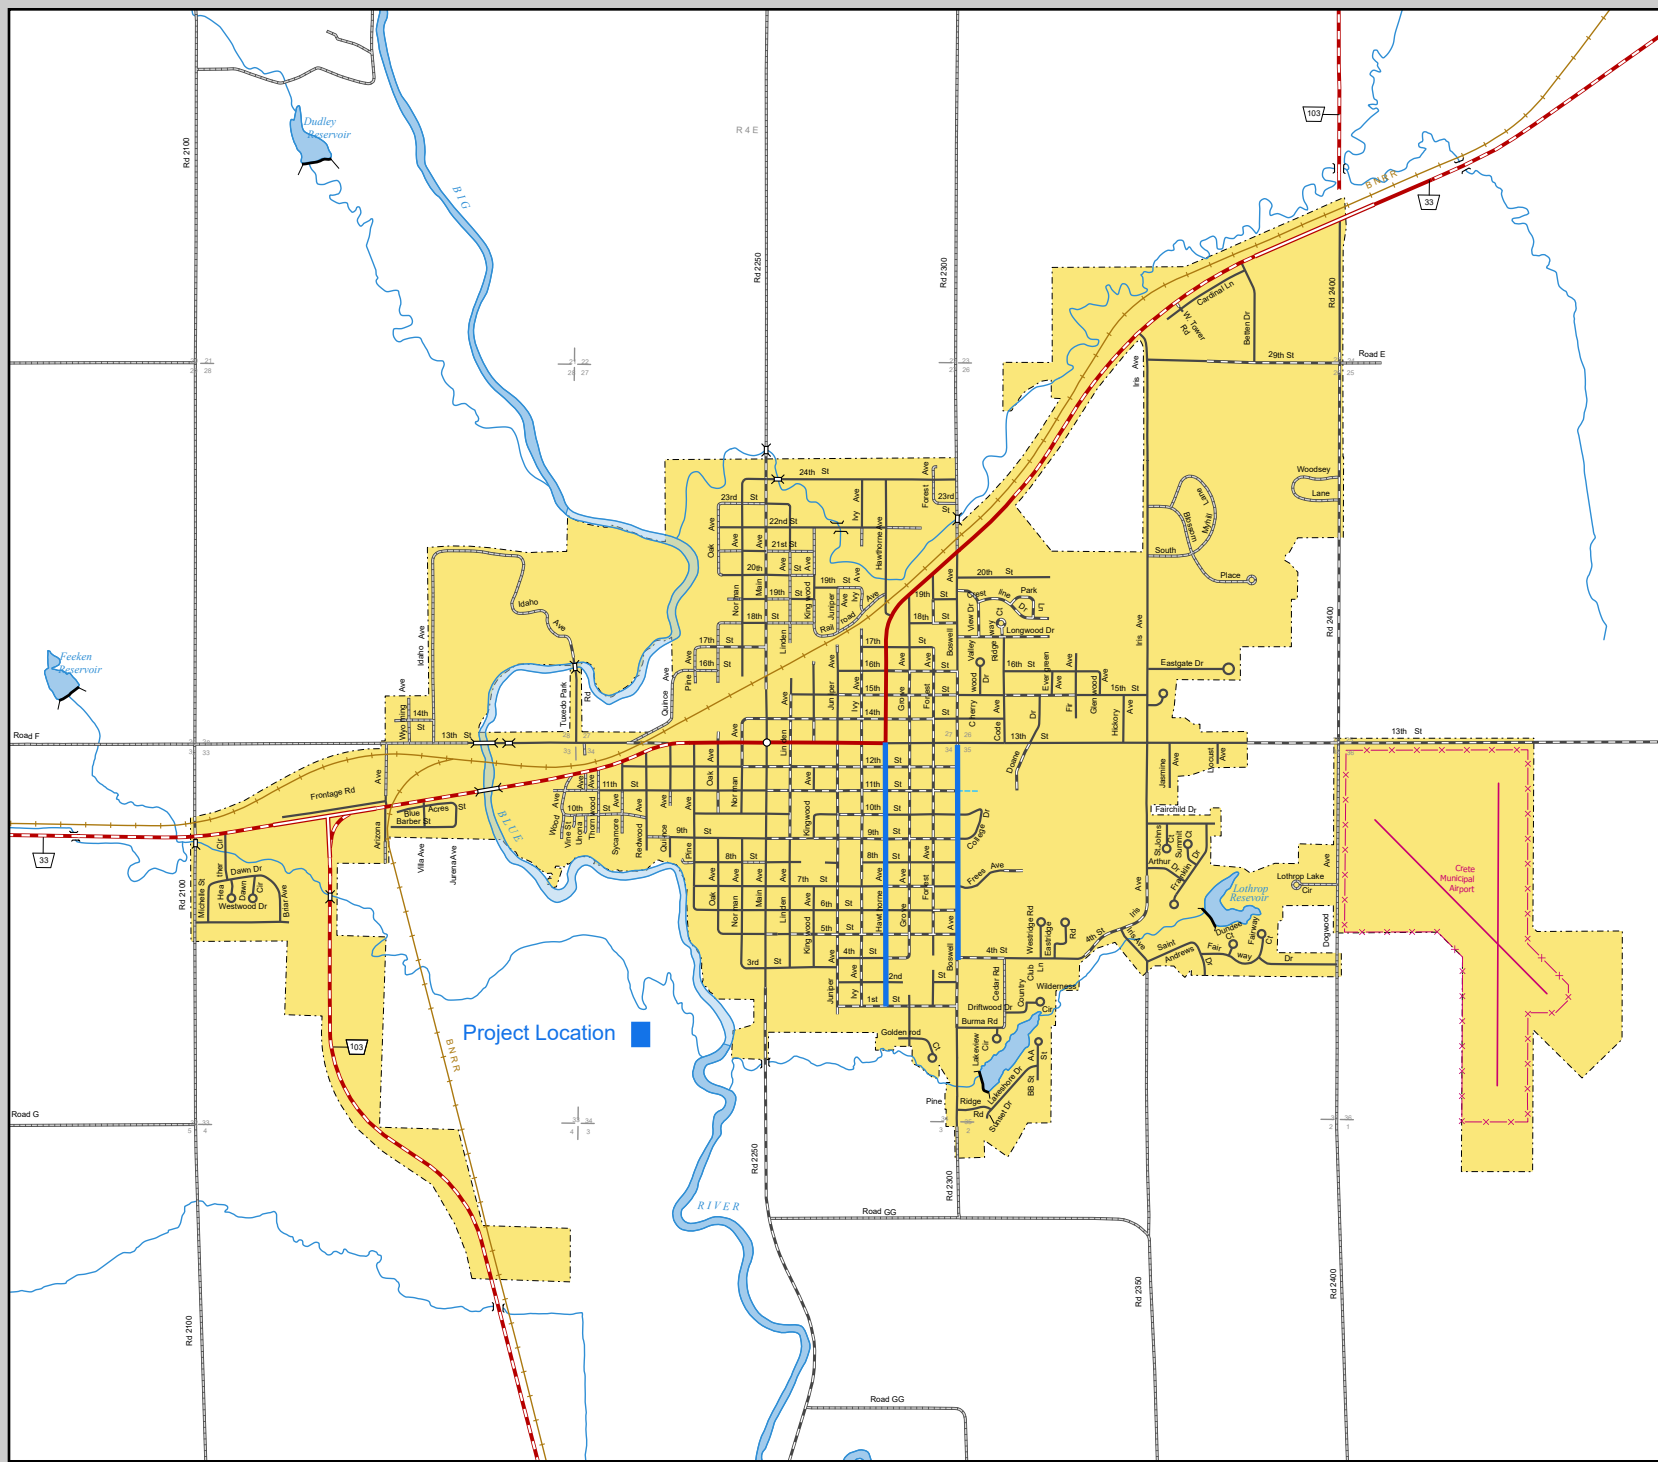

CRETE
SALINE COUNTY
NEBRASKA
POPULATION - 7123
2024

1. **STATE HIGHWAYS**
2. Interstate Highway
   - Divided Highway
   - Multiple Lane Undivided Highway
   - Divided Highway - Single Direction
   - Concrete or Brick Surface
   - Asphalt or Bituminous Surface
   - Gravel or Crushed Rock
   - Ramp

1. **CITY STREETS AND COUNTY ROADS**
2. Divided Street
   - Concrete or Brick Surface
   - Asphalt or Bituminous
   - Gravel or Crushed Rock
   - Unimproved Road
   - Primitive Road

1. **DESIGNATORS**
2. Interstate Numbered Route
   - U.S. Numbered Route
   - State Numbered Route
   - State Numbered Spur
   - State Numbered Link
   - Main St
   - County Seat
   - City Center Point
   - Corporate Limits