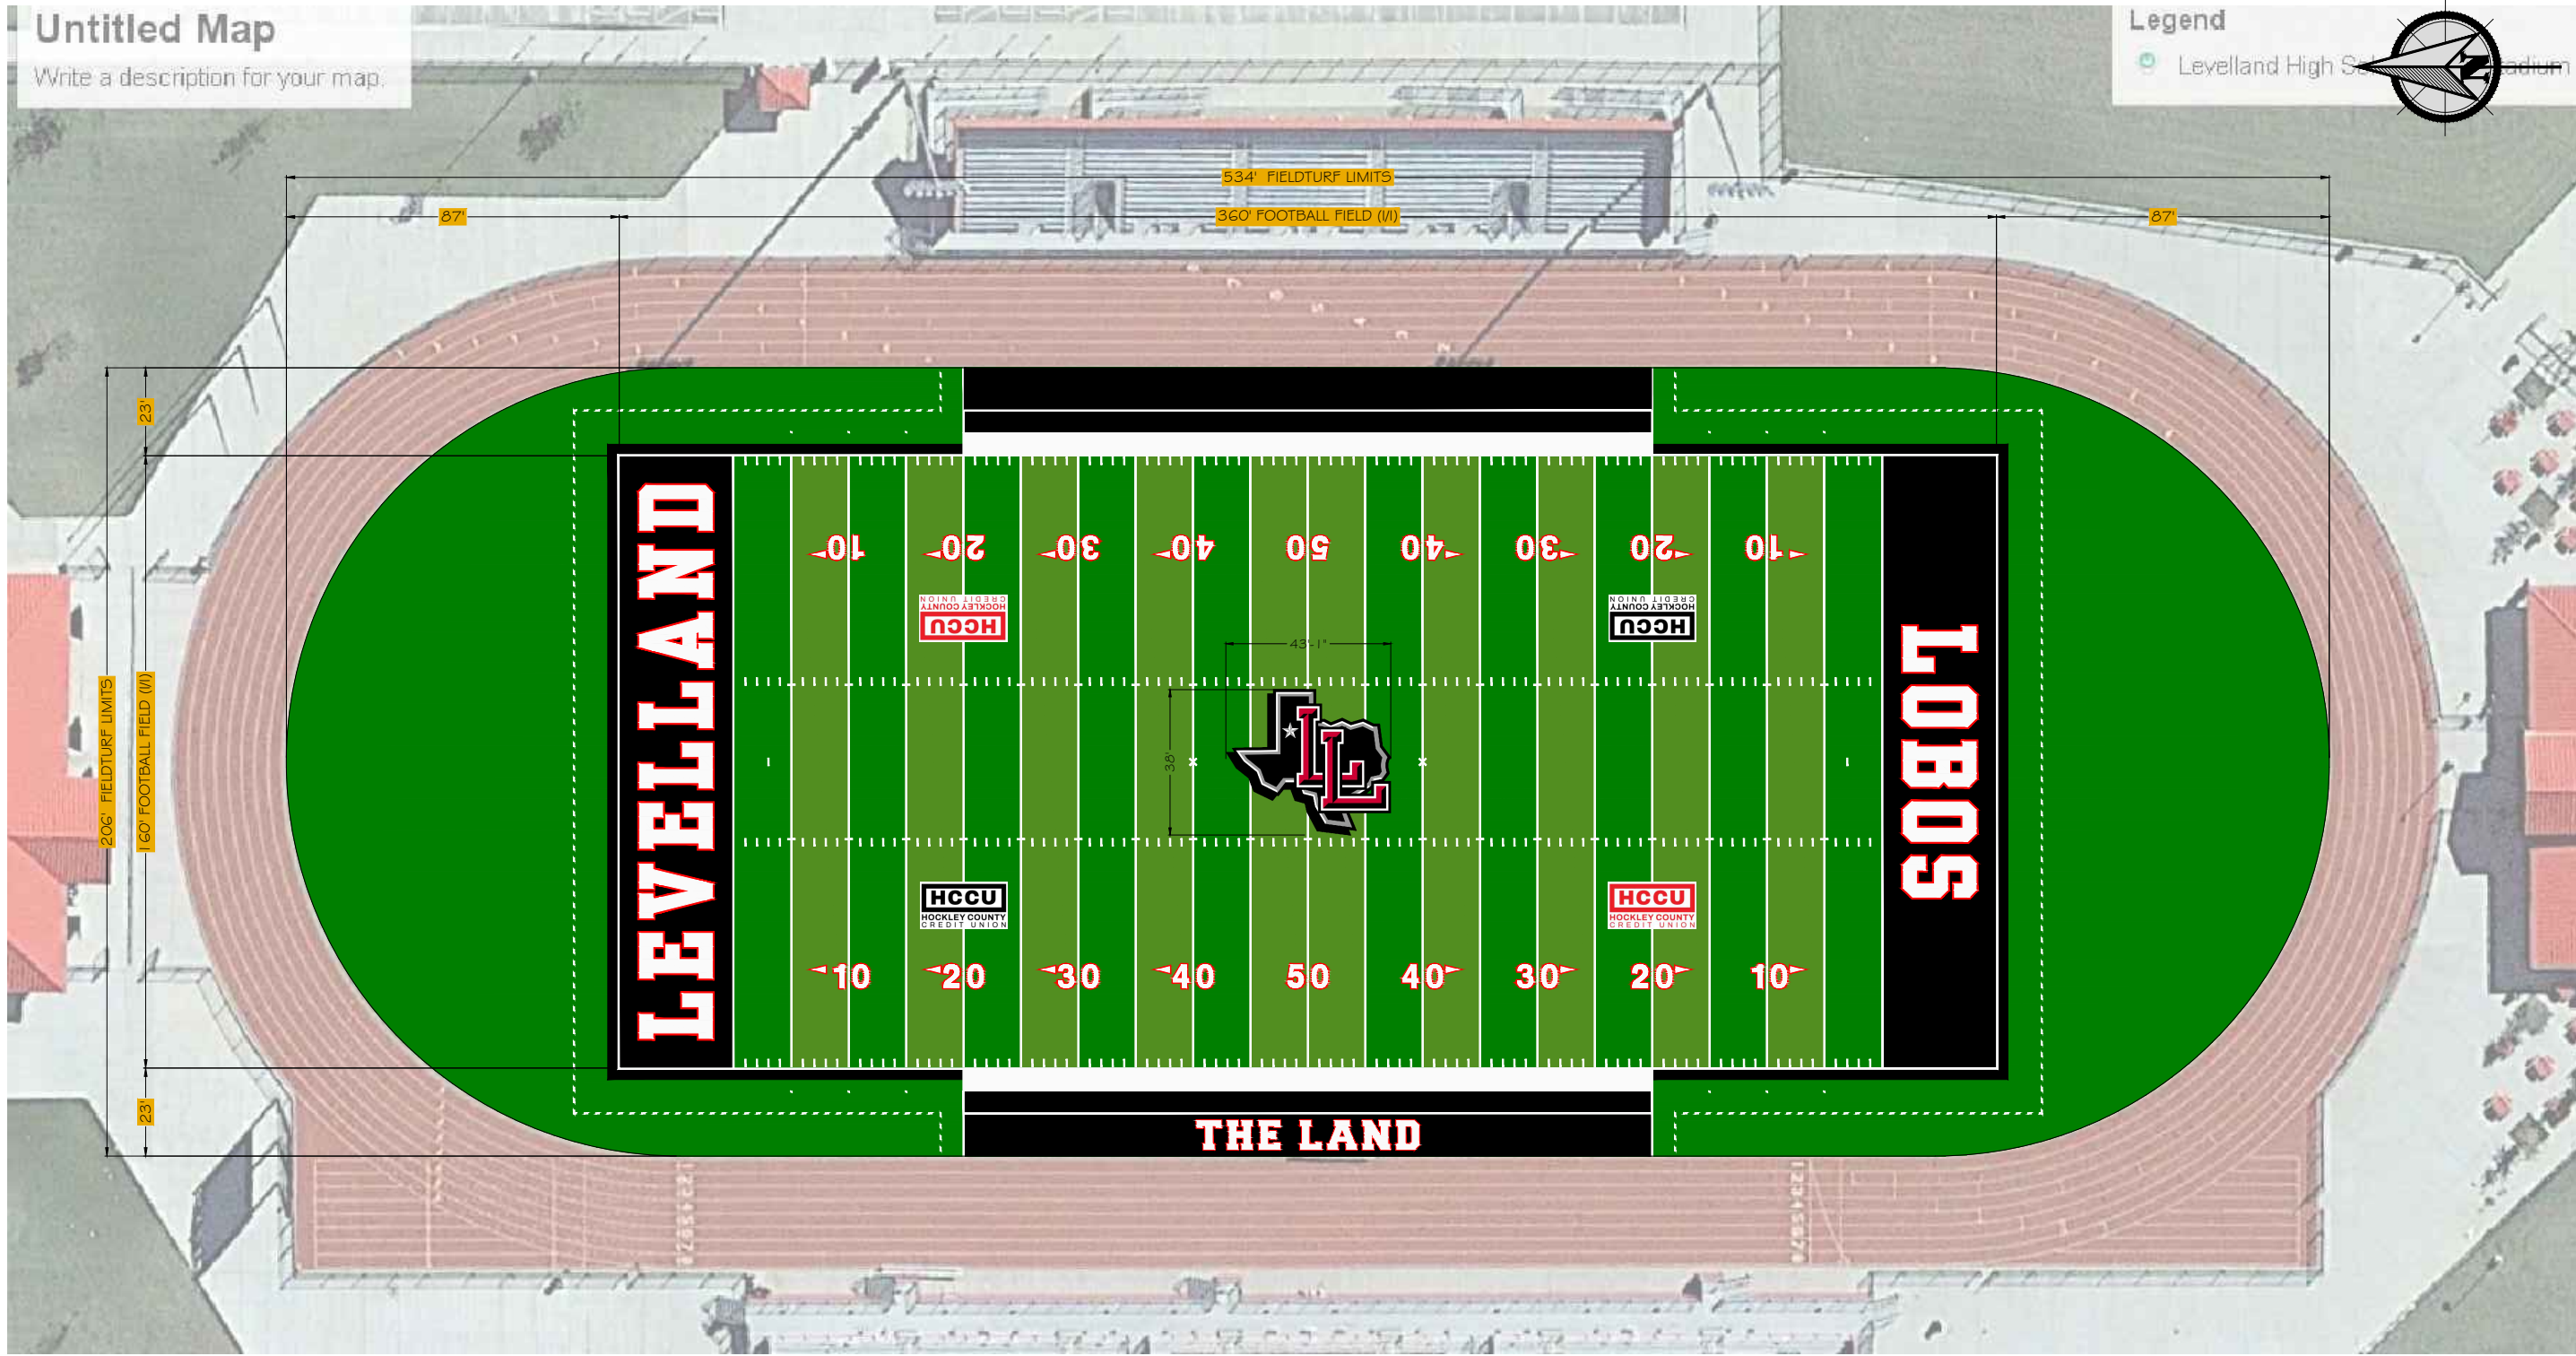

Untitled Map

Write a description for your map.

Legend

Levelland High School Stadium

DRAWN BY:	V. B.
CHECKED BY:	J. B.
SCALE:	1"=45'
TOTAL FIELD AREA:	100,897 sq. ft.
PERIMETER:	1304 ft.

FieldTurf
A Tarkett Sports Company

LEVELLAND ISD LOBO STADIUM
LEVELLAND, TX

DATE: FEBRUARY 23, 2026
ISSUE: PRESENTATION
FIELD LAYOUT

APPROVED BY:
SIGNATURE:
PRINTED NAME:
TITLE:
DATE:

SPORT COLORS:

FOOTBALL
COMPLETE COLOR NAME: WHITE
PANTONE COLOR NUMBER: WHITE

LOGO COLORS:

COMPLETE COLOR NAME: BLACK
PANTONE COLOR NUMBER: BLACK

COMPLETE COLOR NAME: RED
PANTONE COLOR NUMBER: 185C

COMPLETE COLOR NAME: WHITE
PANTONE COLOR NUMBER: WHITE

END ZONE COLOR:

COMPLETE COLOR NAME: BLACK
PANTONE COLOR NUMBER: BLACK

LEGEND:

FIELD GREEN / SUMMER GREEN FIELDTURF
100,897 sq. ft.

FIELD LAYOUT NOTES:

FOOTBALL MARKINGS ARE 4" WHITE UIL STANDARDS.

ALL DIMENSIONS TO BE VERIFIED BEFORE ANY CONSTRUCTION BEGINS.

CONCEPTUAL DRAWINGS ONLY: DRAWINGS ARE INTENDED ONLY TO BE A GRAPHIC RENDERING FOR PURPOSES OF PRELIMINARY PRESENTATION;
ALL DISTANCES AND MEASUREMENTS ARE APPROXIMATE IN NATURE AND SUBJECT TO FIELD VERIFICATION.