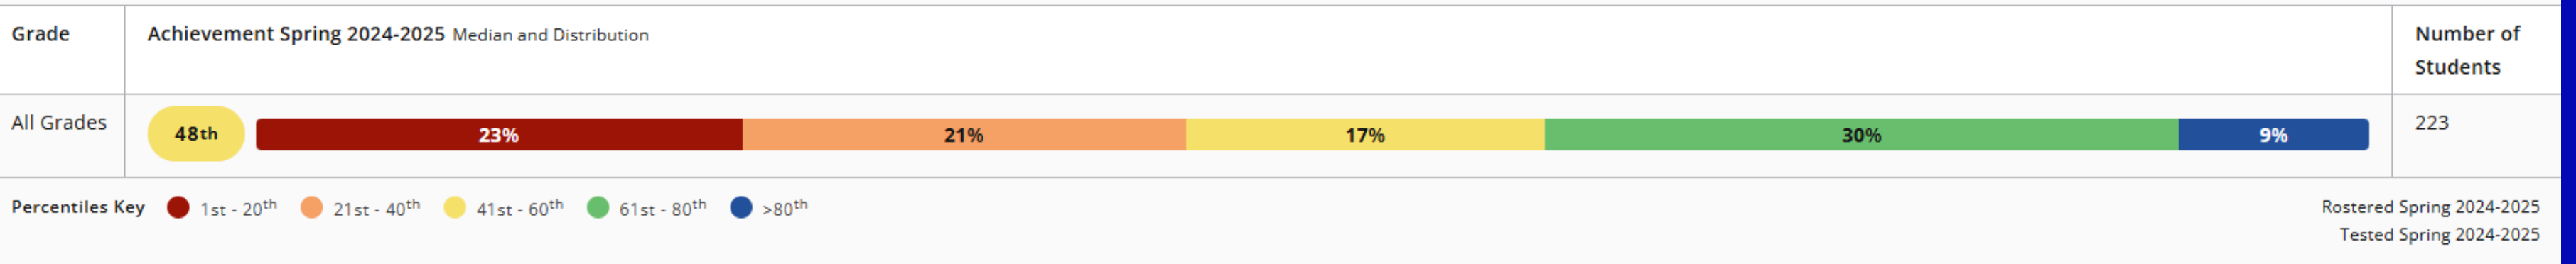

April 2026

95%

MATH

School Profile

Achievement Overview

South Elementary | Math K-12

School Profile

Achievement Overview