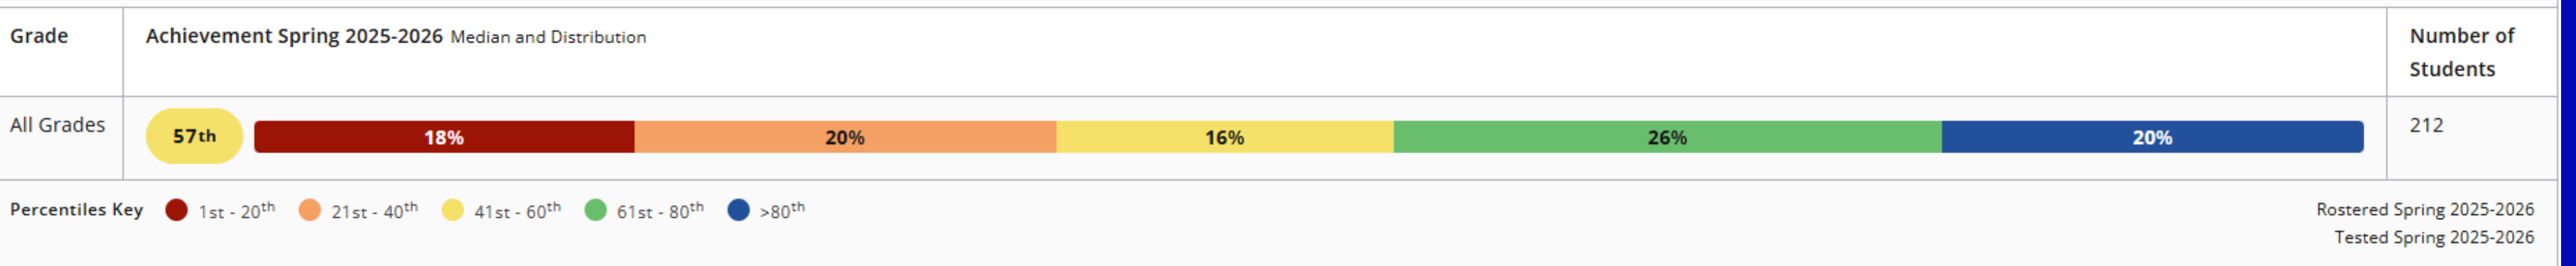

Achievement Overview

South Elementary | Math K-12