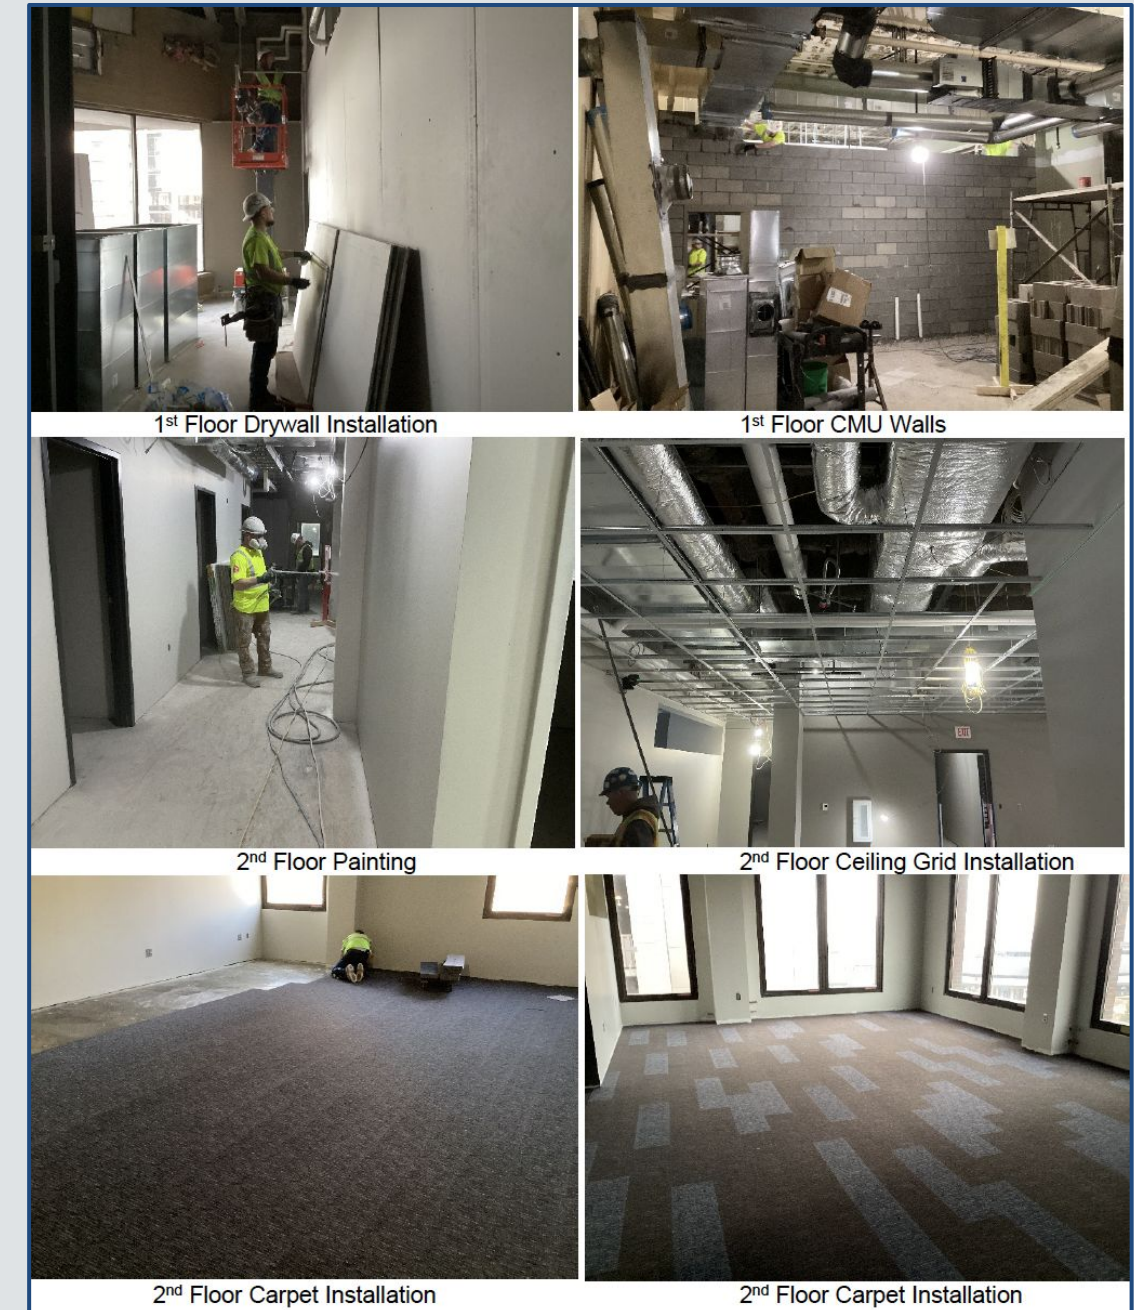

Process

- 3 names came to the top
- Spent time researching
- 5 meeting between January and May
- Addition of Cultural Center
- Meeting with Tribal Chair

Naming Recommendation

Duluth Central Education Services Ethel Ray Nance Cultural and Welcome Center