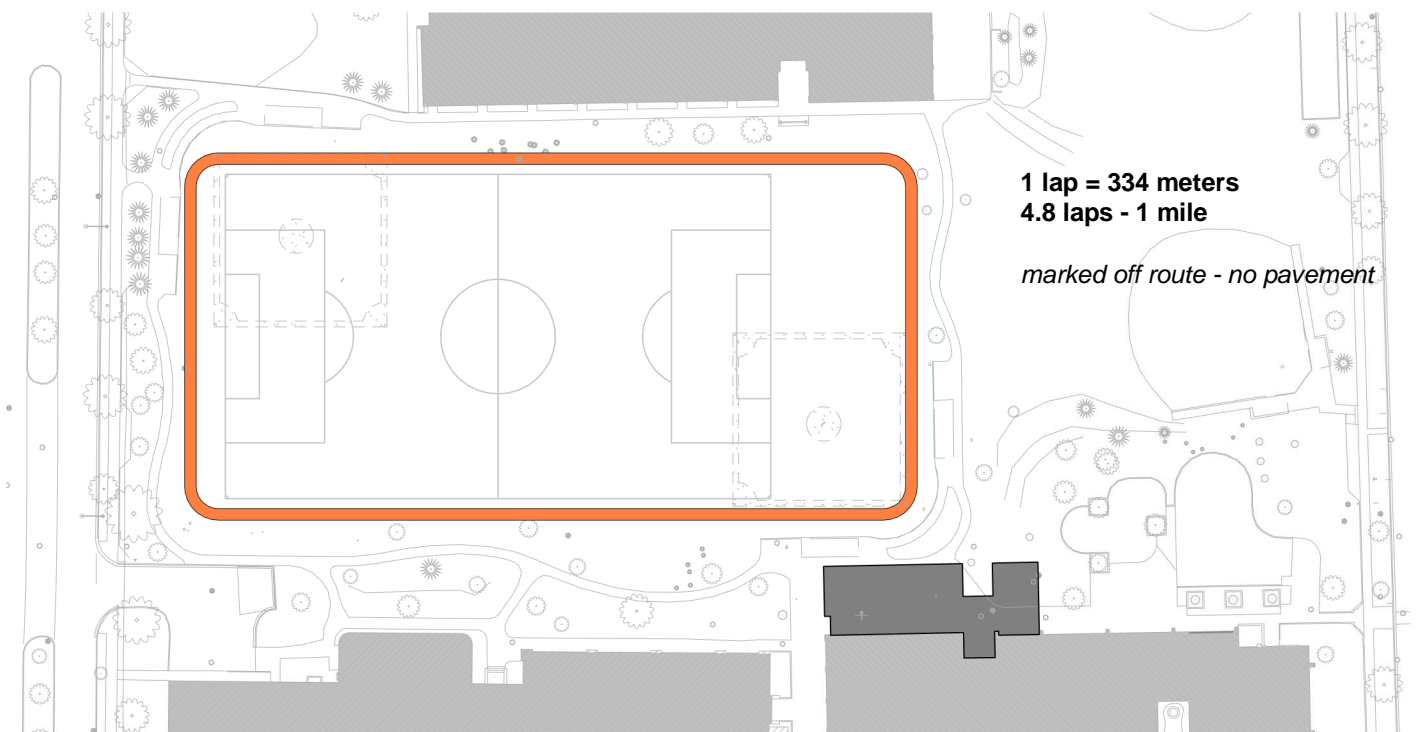

1 Running Track - option 1B  
1" = 100'-0"

2 Running Track - option 2B  
1" = 100'-0"

3 Running Track - option 3B  
1" = 100'-0"

4 Running Track - option 4B  
1" = 100'-0"

04.24.2020

**running paths - without addition**

**LINCOLNWOOD SD74  
MASTER PLANNING**

1904 **04b**

6950 E Prairie Rd., Lincolnwood, IL 60712