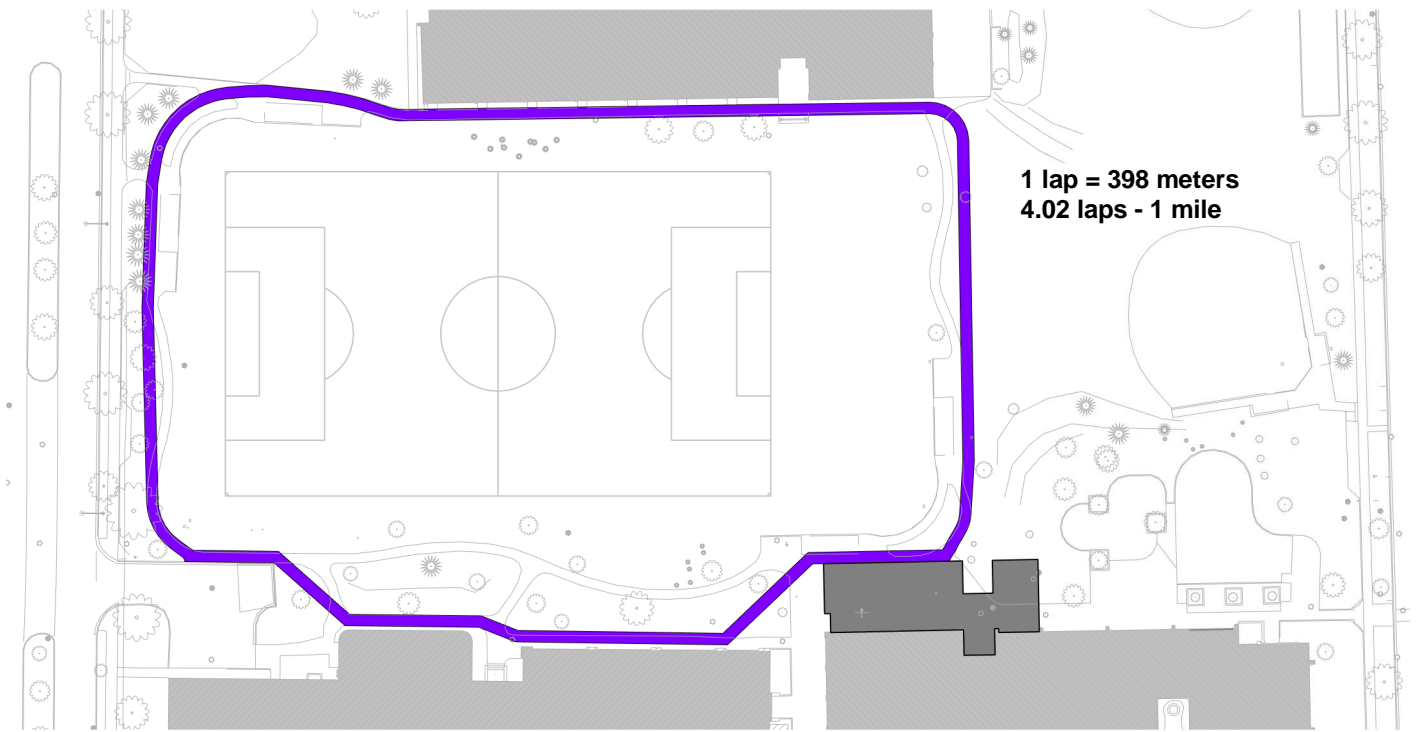

1 Running Track - option 1B  
1" = 100'-0"

2 Running Track - option 2B  
1" = 100'-0"

3 Running Track - option 3B  
1" = 100'-0"

4 Running Track - option 4B  
1" = 100'-0"

04.24.2020

**running paths - without addition**

**LINCOLNWOOD SD74  
MASTER PLANNING**

1904 **04b**

6950 E Prairie Rd., Lincolnwood, IL 60712