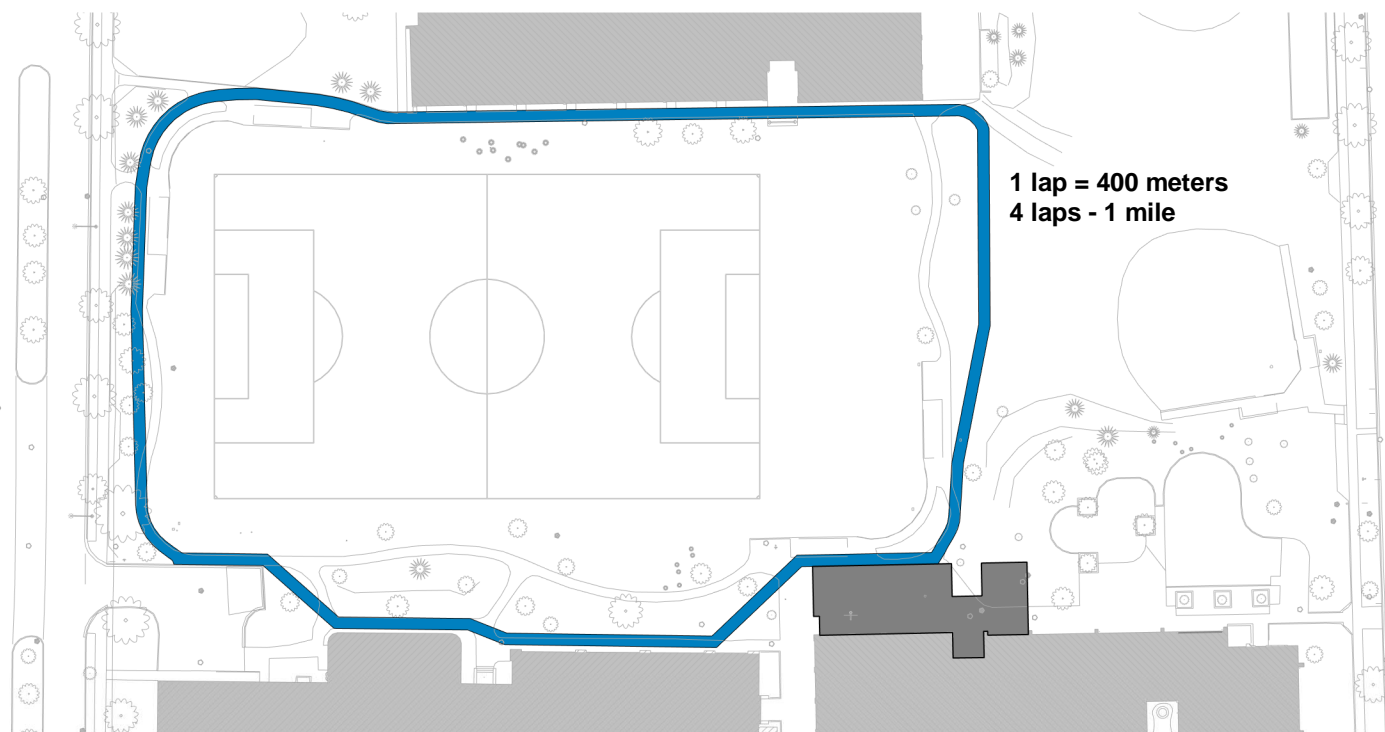

1 Running Track - option 1B  
1" = 100'-0"

2 Running Track - option 2B  
1" = 100'-0"

3 Running Track - option 3B  
1" = 100'-0"

4 Running Track - option 4B  
1" = 100'-0"

04.24.2020

**running paths - without addition**

**LINCOLNWOOD SD74  
MASTER PLANNING**

1904 **04b**

6950 E Prairie Rd., Lincolnwood, IL 60712