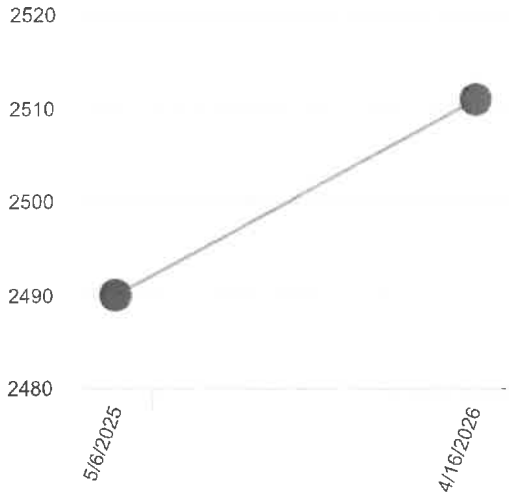

Longitudinal report of Score and Performance on Grade 4 Math ISAT Summative: PRIEST LAKE ELEMENTARY SCHOOL, 2024-2025

Filtered By **Test Reasons:** All Test Reasons **School Year:** All School Years **Reporting Date:** 05/12/2026

Overall