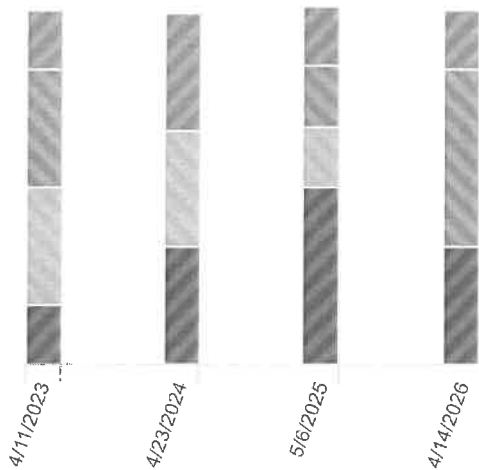

Overall

Date Taken	Test Label	Test Reason	Overall				
			Average Score	%Level 1	%Level 2	%Level 3	%Level 4
4/11/2023	Grade 3 ELA ISAT Summative	Spring 2023 (ISAT Summative)	2403 ± 40	17	33	33	17
4/23/2024	Grade 4 ELA ISAT Summative	Spring 2024 (ISAT Summative)	2446 ± 40	33	33	0	33