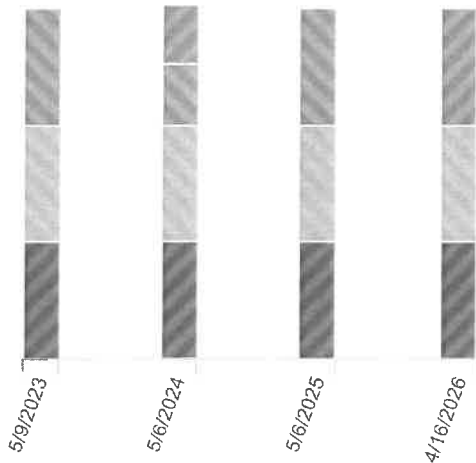

Overall

Date Taken	Test Label	Test Reason	Overall				
			Average Score	%Level 1	%Level 2	%Level 3	%Level 4
5/9/2023	Grade 3 Math ISAT Summative	Spring 2023 (ISAT Summative)	2413 ± 17	33	33	33	0
5/6/2024	Grade 4 Math ISAT Summative	Spring 2024 (ISAT Summative)	2441 ± 42	33	33	17	17