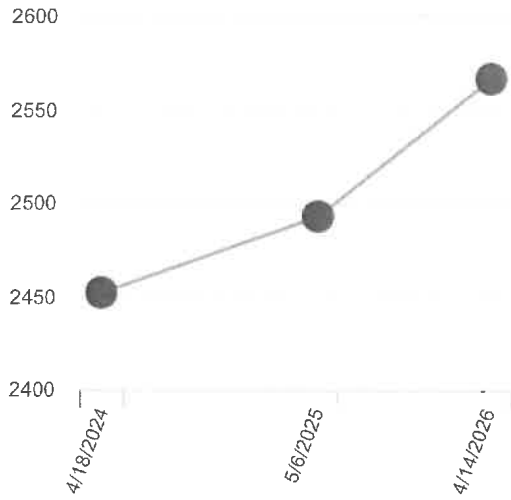

Longitudinal report of Score and Performance on Grade 5 ELA ISAT Summative: PRIEST LAKE ELEMENTARY SCHOOL, 2023- 2025

Filtered By **Test Reasons:** All Test Reasons **School Year:** All School
Years **Reporting Date:** 05/12/2026

Overall