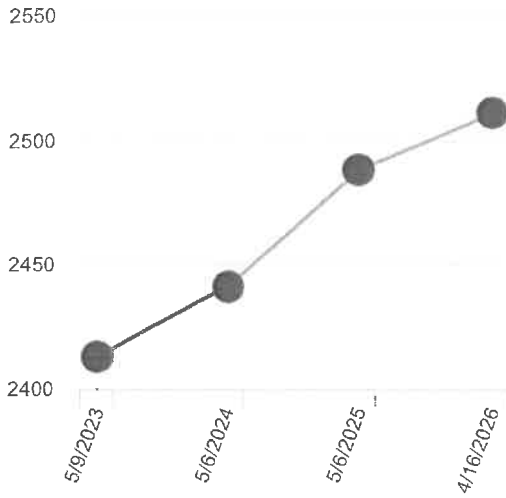

Longitudinal report of Score and Performance on Grade 6 Math ISAT Summative: PRIEST LAKE ELEMENTARY SCHOOL, 2022-2025

Filtered By **Test Reasons:** All Test Reasons **School Year:** All School Years **Reporting Date:** 05/12/2026

Overall