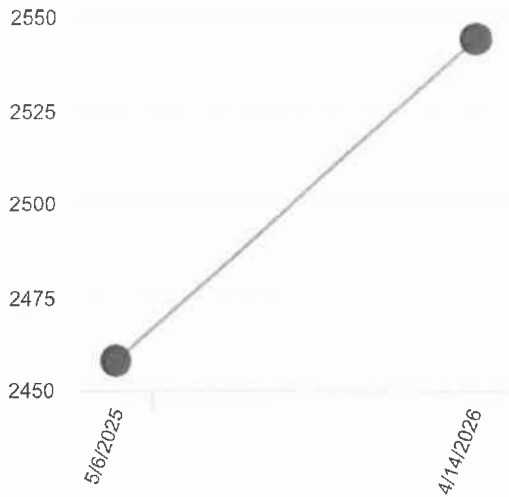

Longitudinal report of Score and Performance on Grade 4 ELA ISAT Summative: PRIEST LAKE ELEMENTARY SCHOOL, 2024-2025

Filtered By **Test Reasons:** All Test Reasons **School Year:** All School Years **Reporting Date:** 05/12/2026

Overall