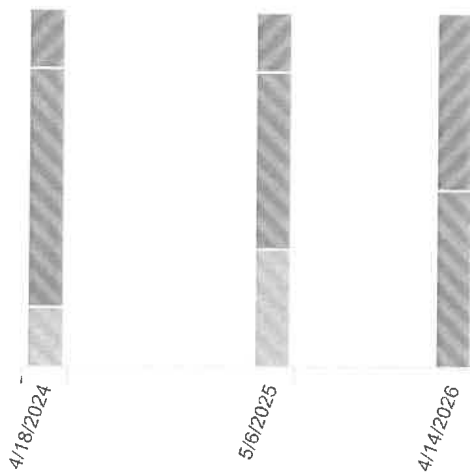

Overall

Date Taken	Test Label	Test Reason	Overall				
			Average Score	%Level 1	%Level 2	%Level 3	%Level 4
4/18/2024	Grade 3 ELA ISAT Summative	Spring 2024 (ISAT Summative)	2452 ± 13	0	17	67	17
5/6/2025	Grade 4 ELA ISAT Summative	Spring 2025 (ISAT Summative)	2493 ± 18	0	33	50	17