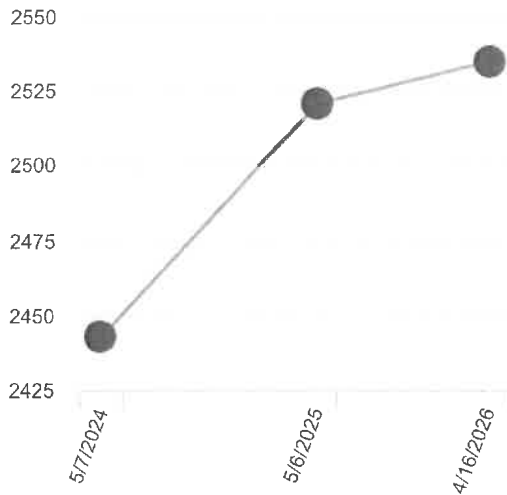

Longitudinal report of Score and Performance on Grade 5 Math ISAT Summative: PRIEST LAKE ELEMENTARY SCHOOL, 2023-2025

Filtered By **Test Reasons:** All Test Reasons **School Year:** All School Years **Reporting Date:** 05/12/2026

Overall