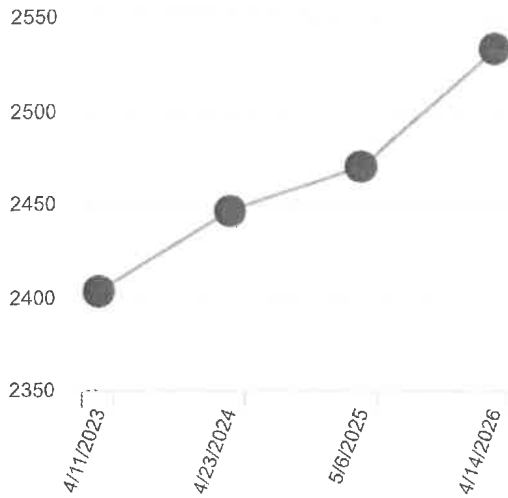

Longitudinal report of Score and Performance on Grade 6 ELA ISAT Summative: PRIEST LAKE ELEMENTARY SCHOOL, 2022-2025

Filtered By **Test Reasons:** All Test Reasons **School Year:** All School Years **Reporting Date:** 05/12/2026

Overall