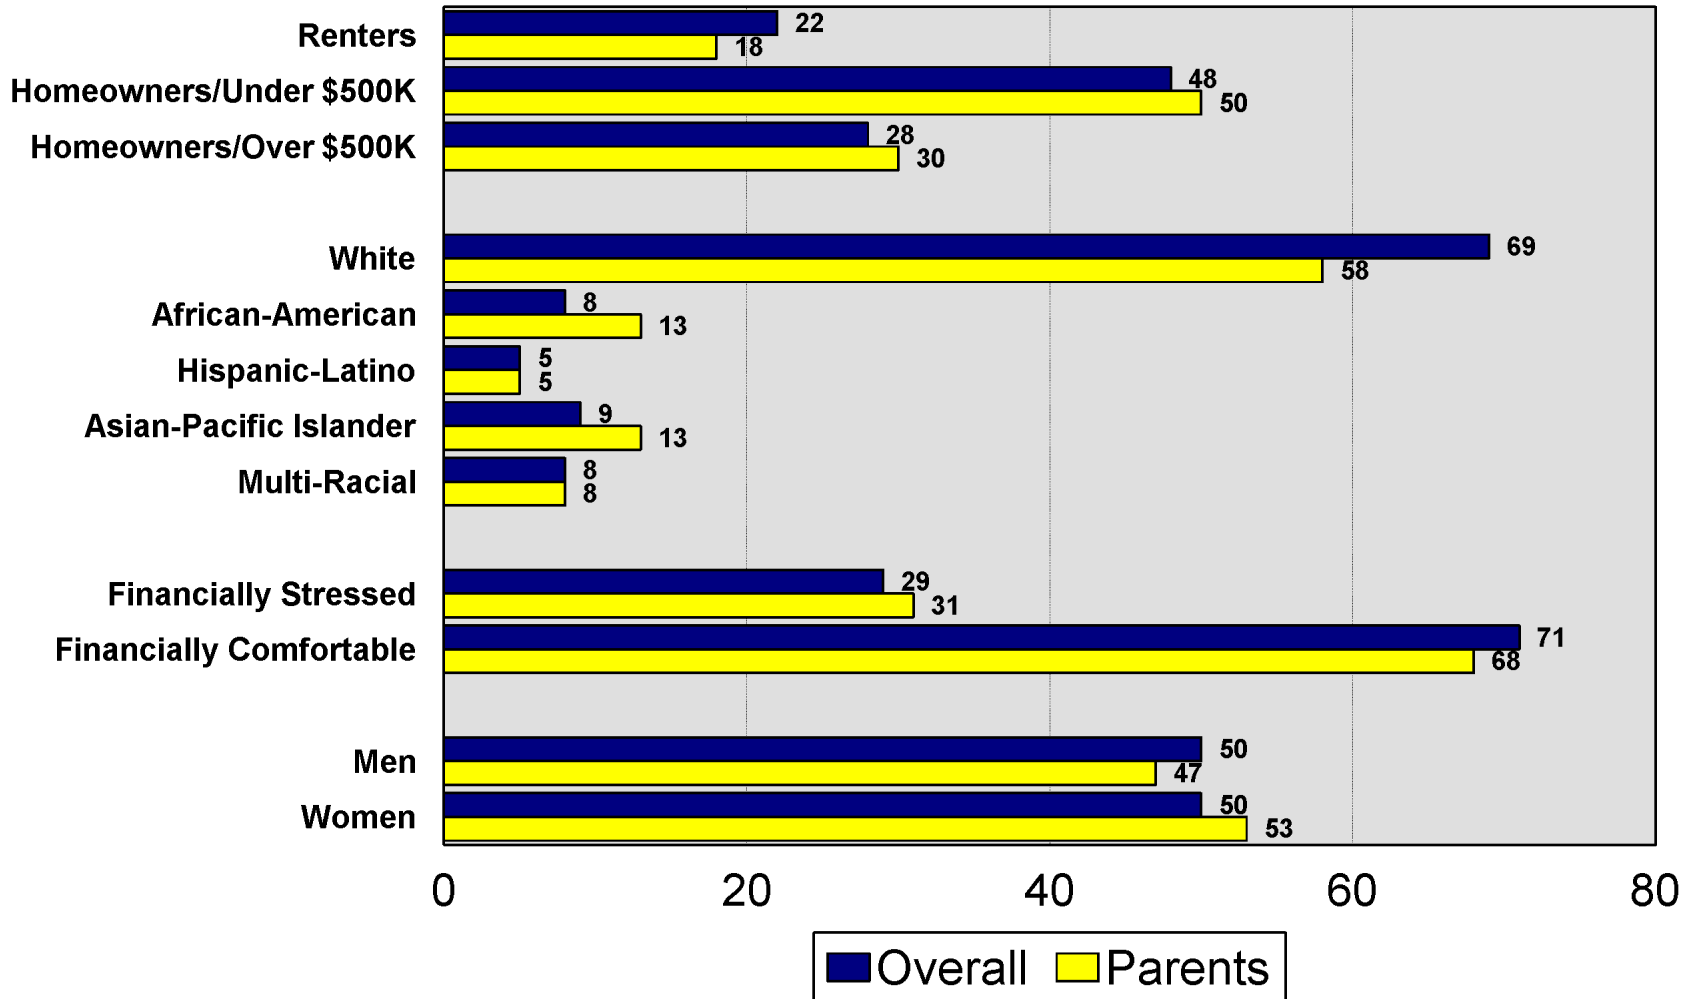

Demographics II

2020 Eden Prairie Public Schools