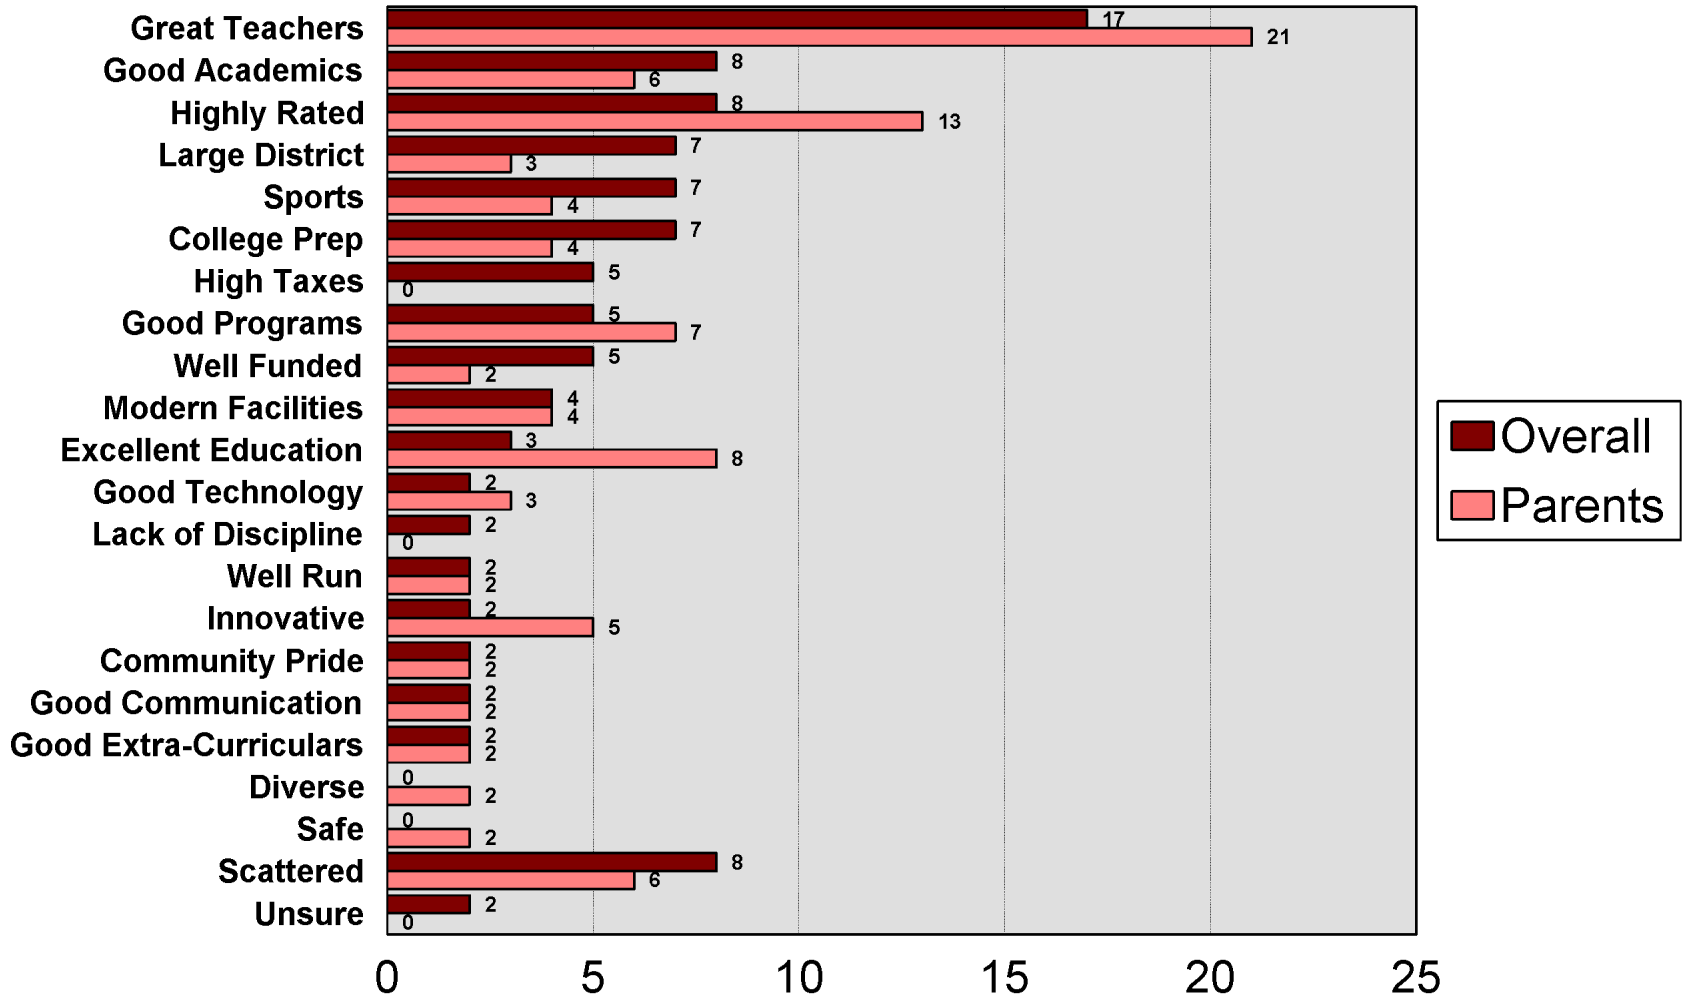

Demographics I

2020 Eden Prairie Public Schools

Demographics II

2020 Eden Prairie Public Schools

Describe EPS

2020 Eden Prairie Public Schools

Empty Nesters/Children Not Attending EPS

2020 Eden Prairie Public Schools

Preschoolers

2020 Eden Prairie Public Schools

**Talk with Parents of
Children Attending EPSP**

Grade Level of Children

2020 Eden Prairie Public Schools

Quality of Distance Learning

2020 Eden Prairie Public Schools