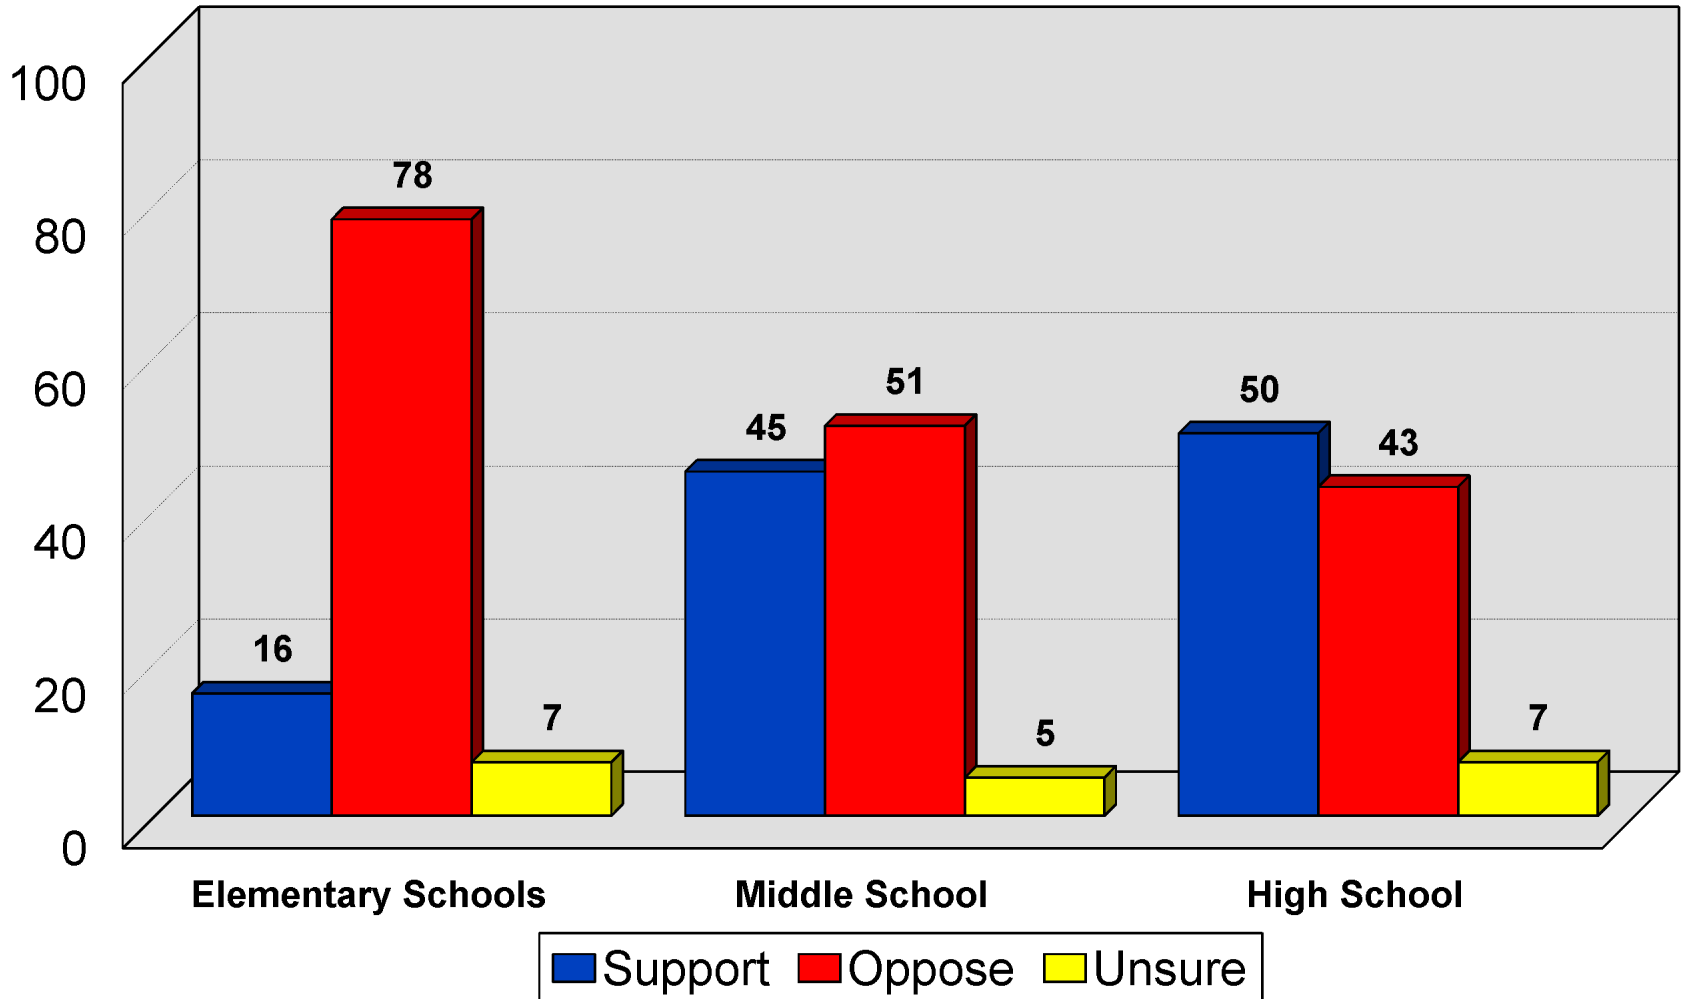

School Start Times

2020 Eden Prairie Public Schools

Earlier School Start Time

2020 Eden Prairie Public Schools

Later School Start Time

2020 Eden Prairie Public Schools

Quality of Public Schools

2020 Eden Prairie Public Schools