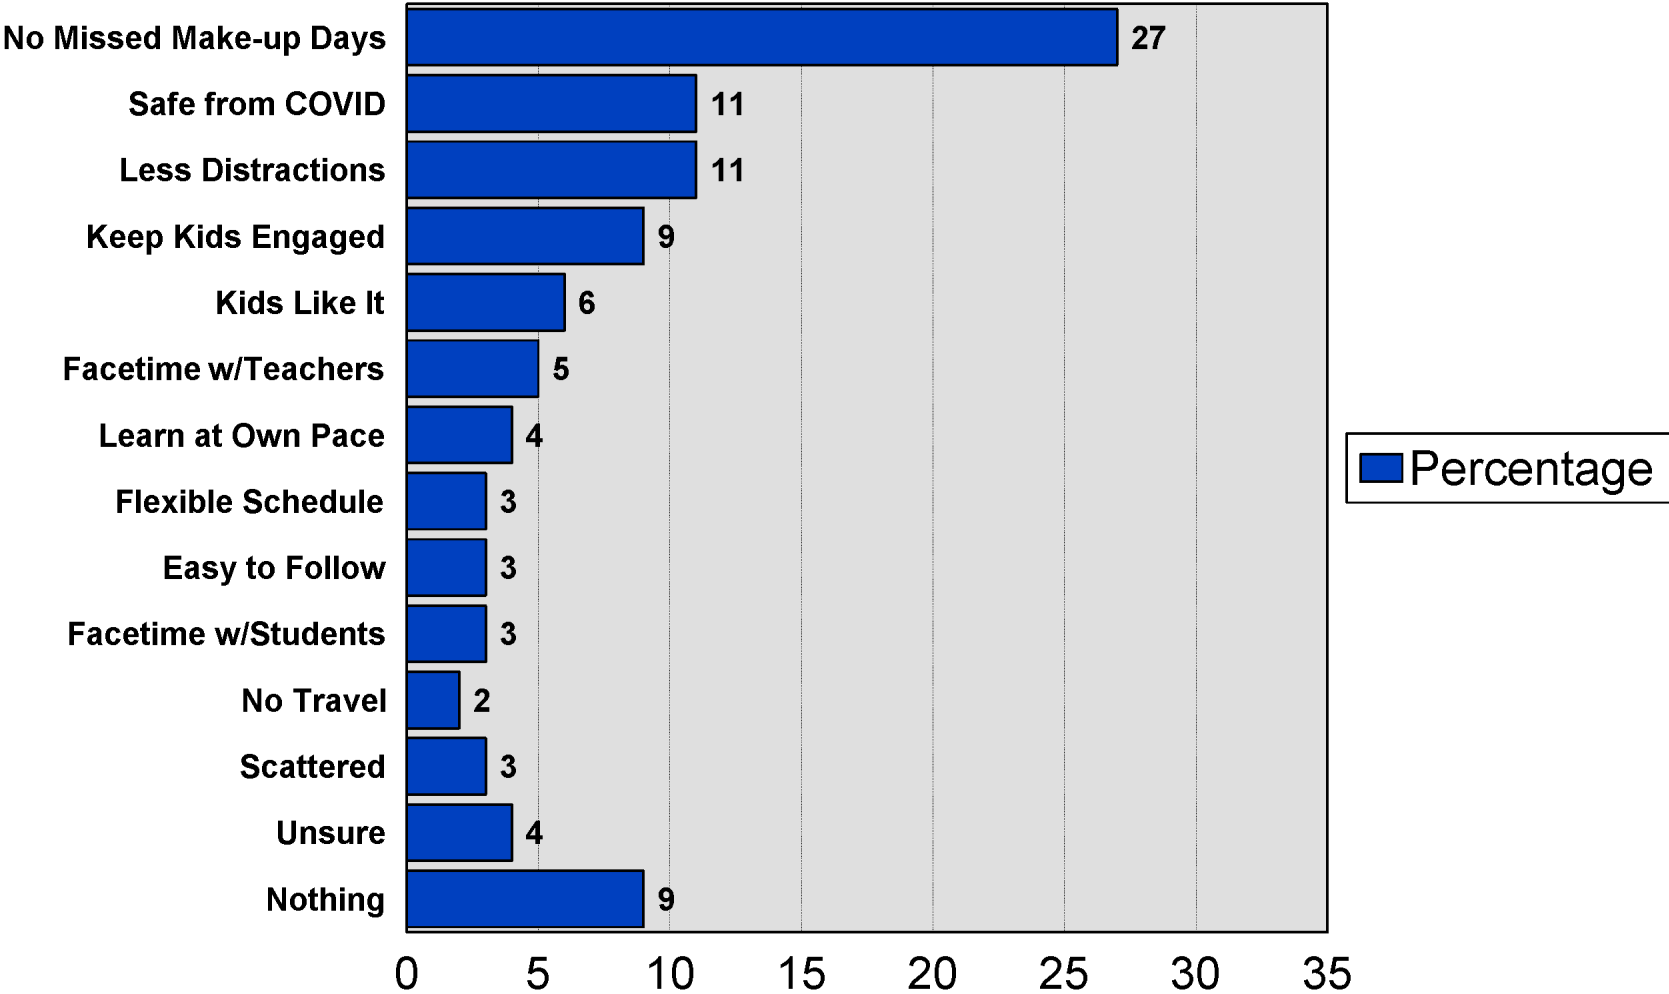

Benefits of Distance Learning

2020 Eden Prairie Public Schools