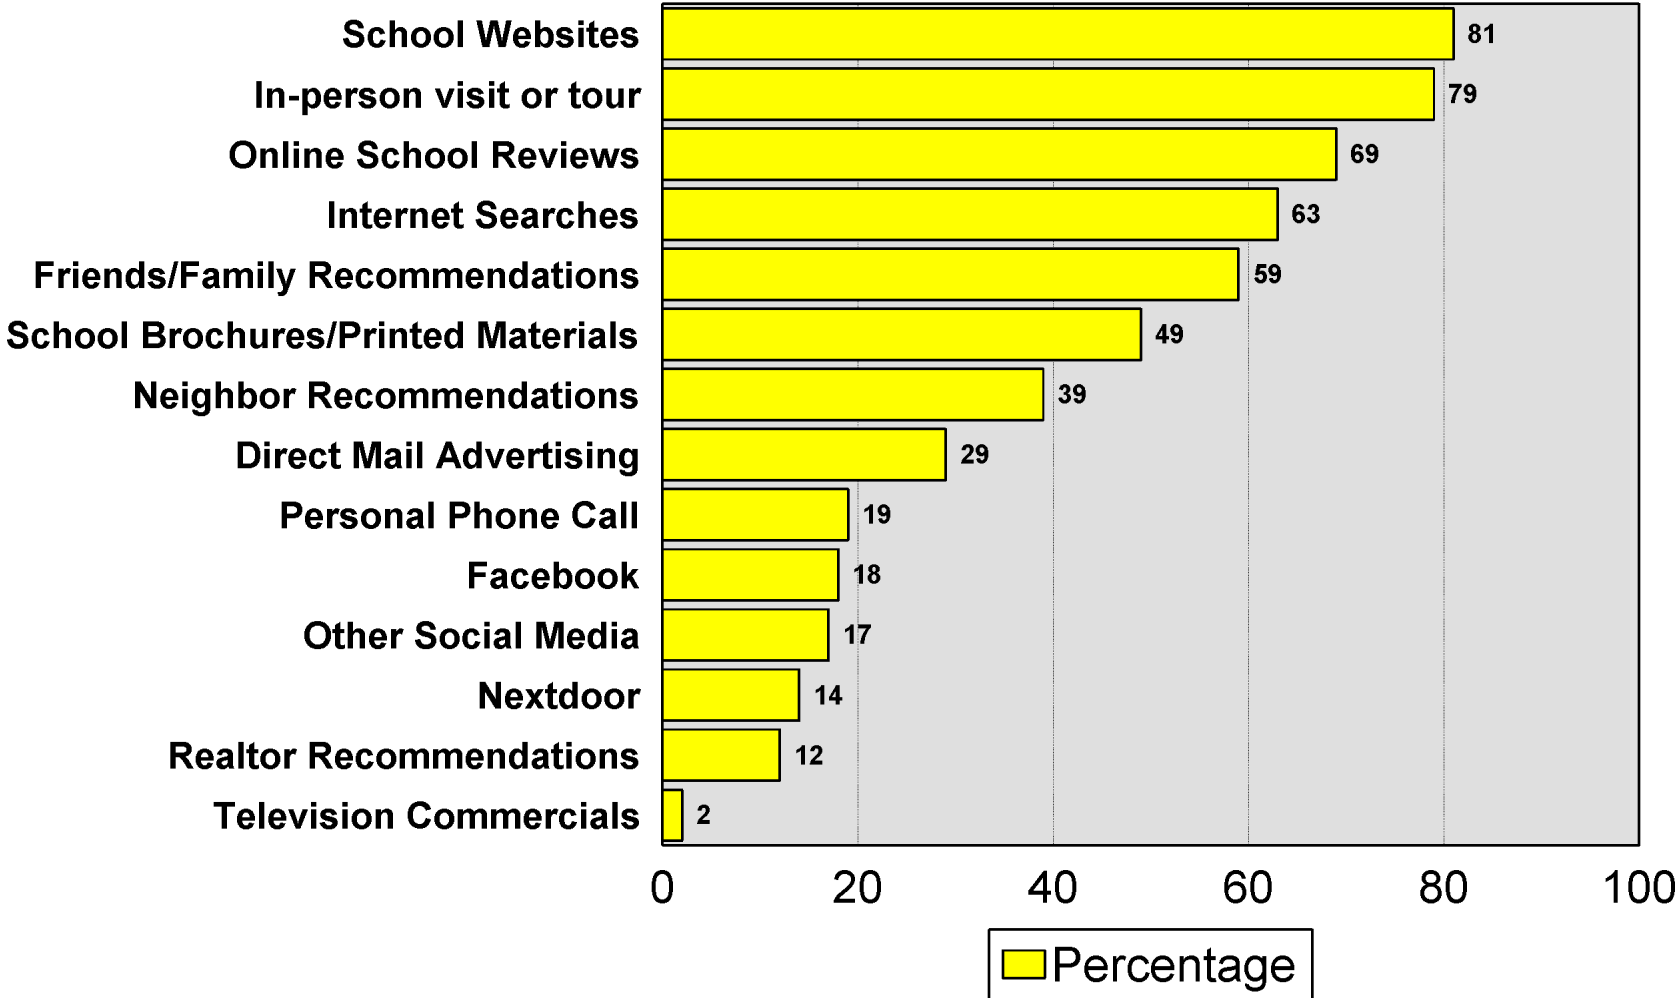

Used to Gather Information about Schools

2020 Eden Prairie Public Schools