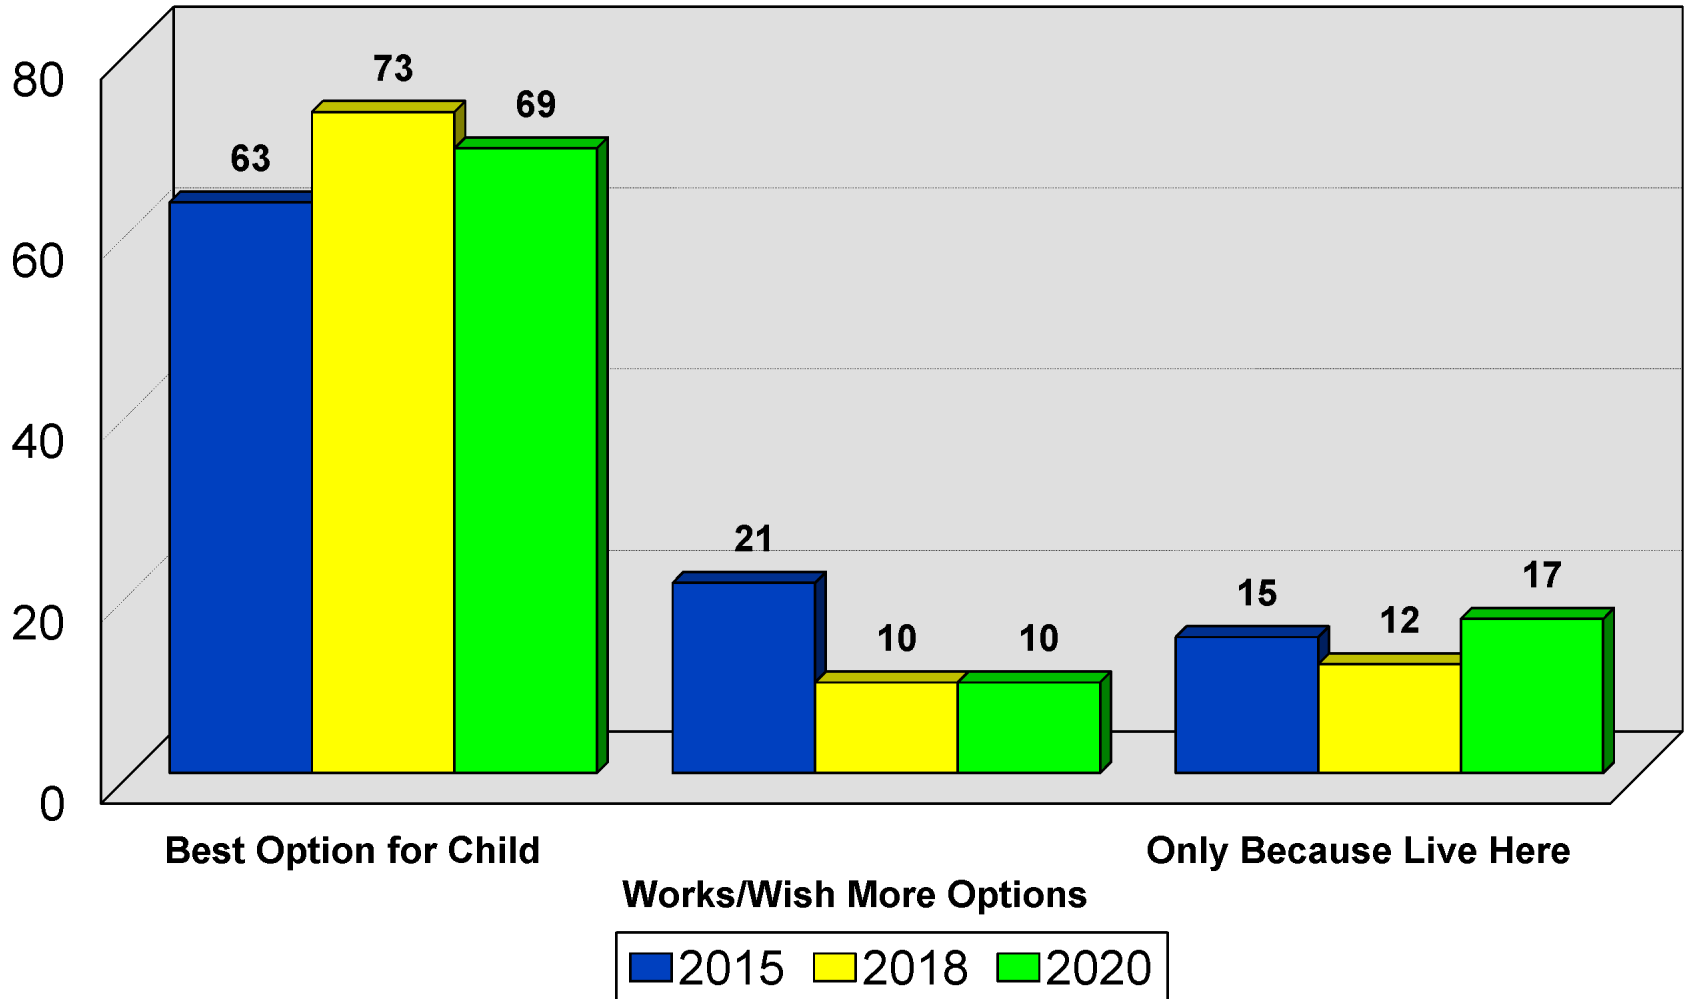

Opinion of EPS

2020 Eden Prairie Public Schools