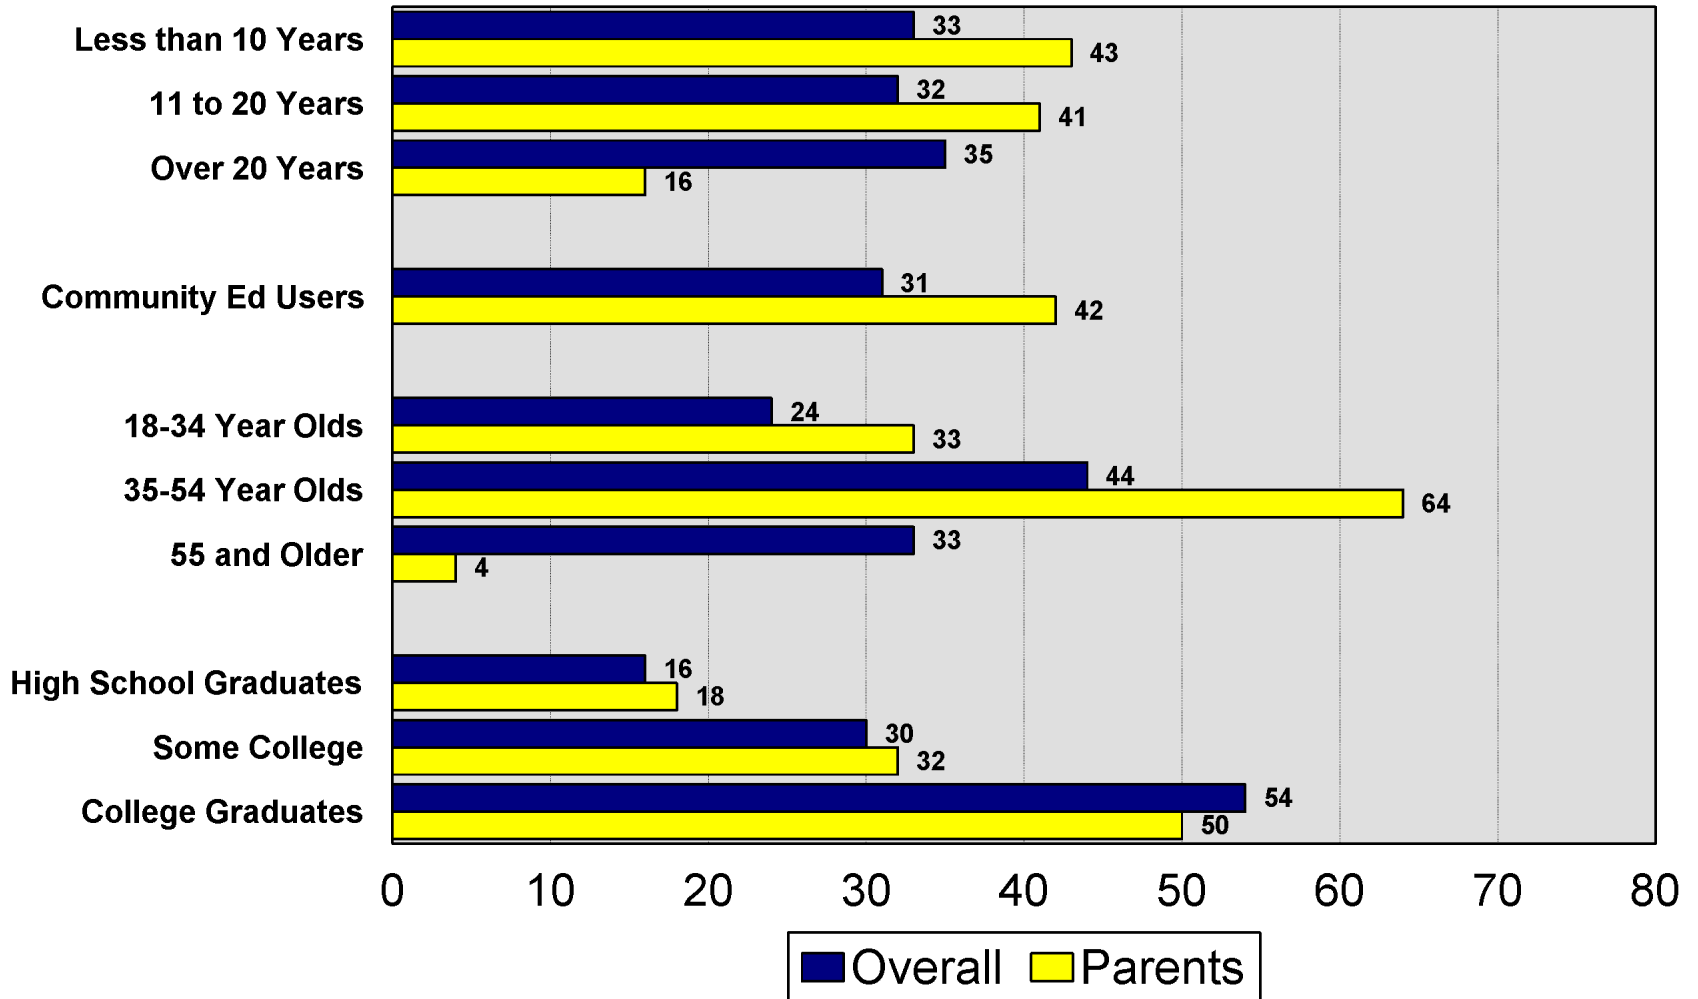

Demographics I

2020 Eden Prairie Public Schools