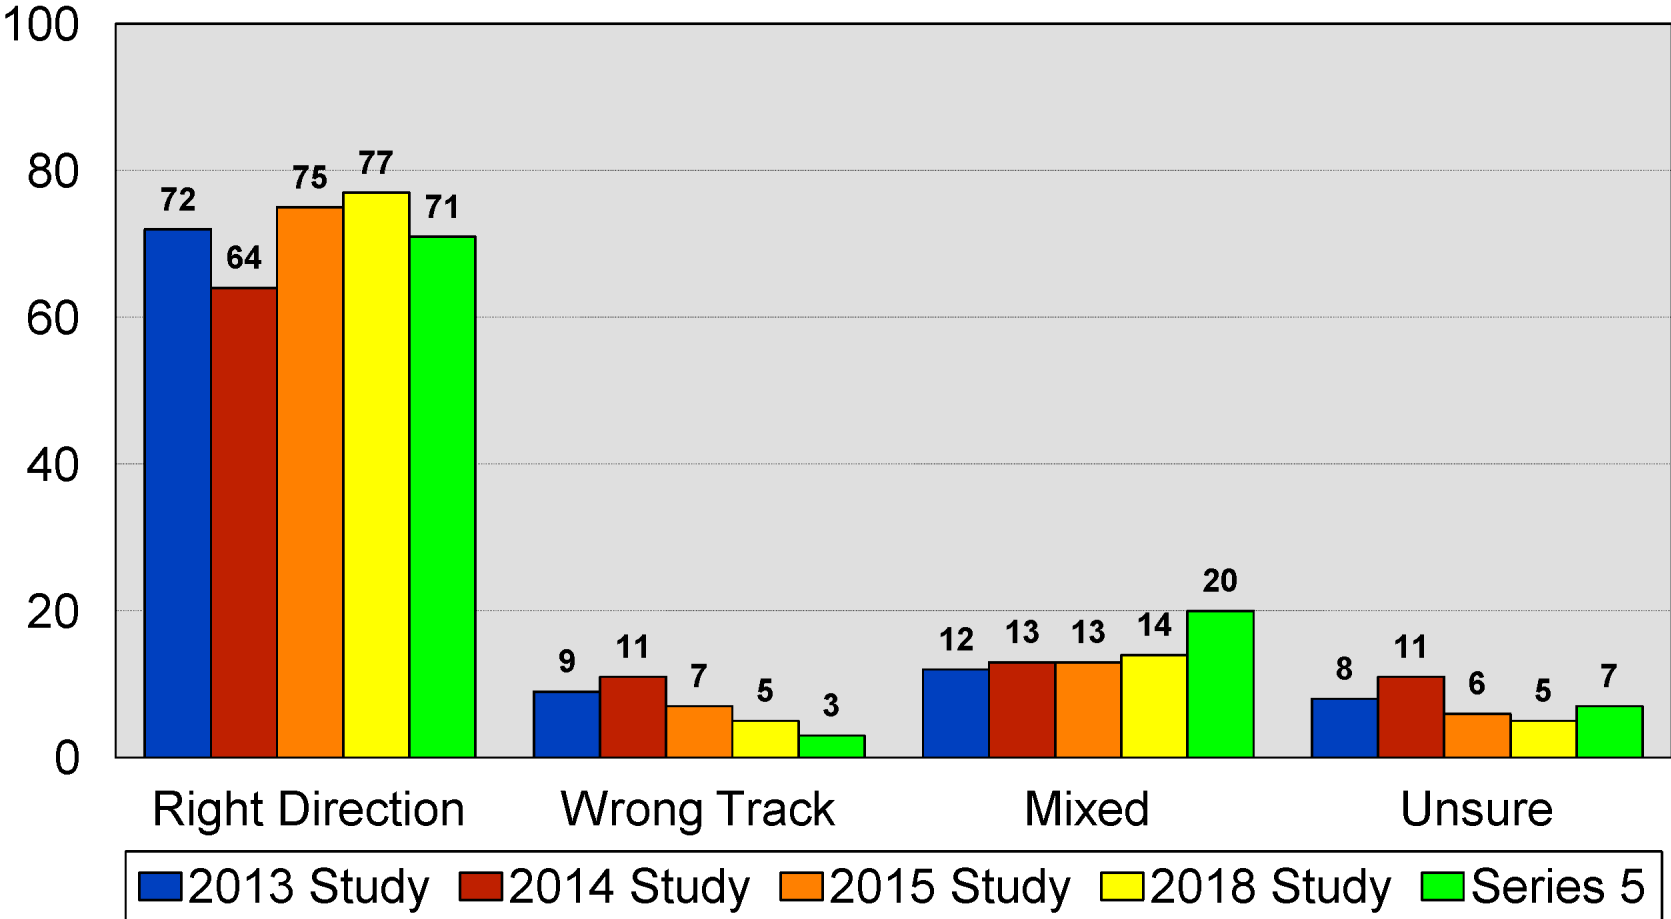

Direction of School District

2020 Eden Prairie Public Schools