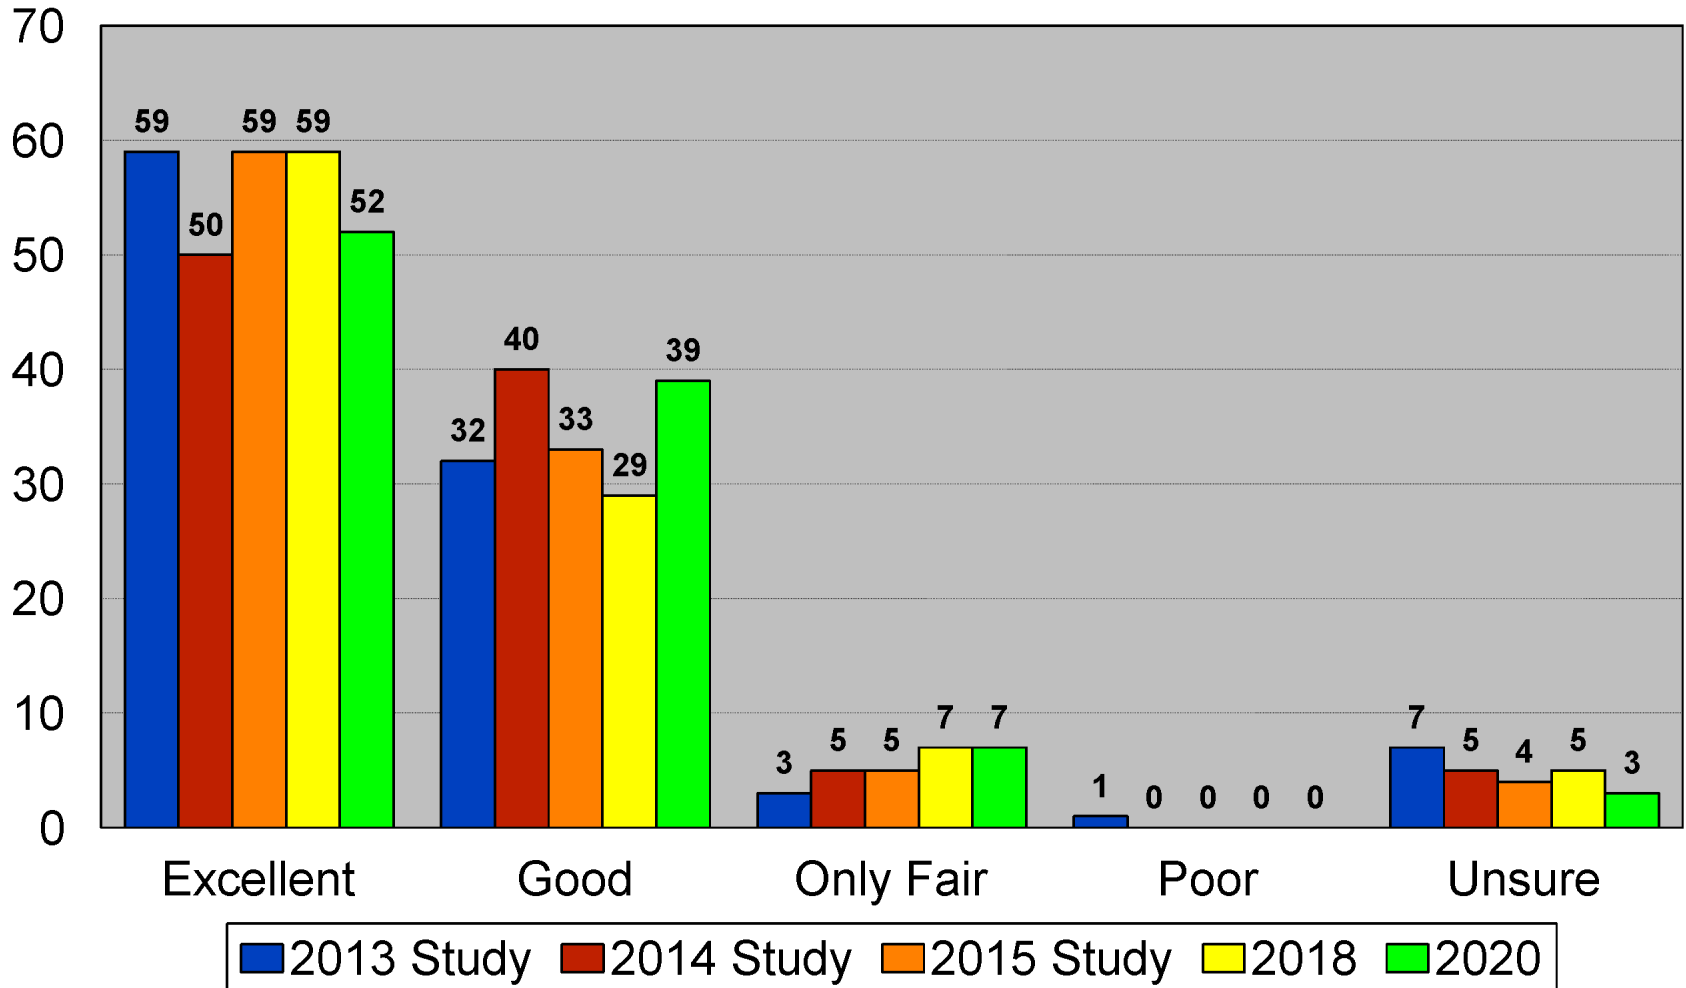

School Start Times

2020 Eden Prairie Public Schools

Earlier School Start Time

2020 Eden Prairie Public Schools

Later School Start Time

2020 Eden Prairie Public Schools

Quality of Public Schools

2020 Eden Prairie Public Schools