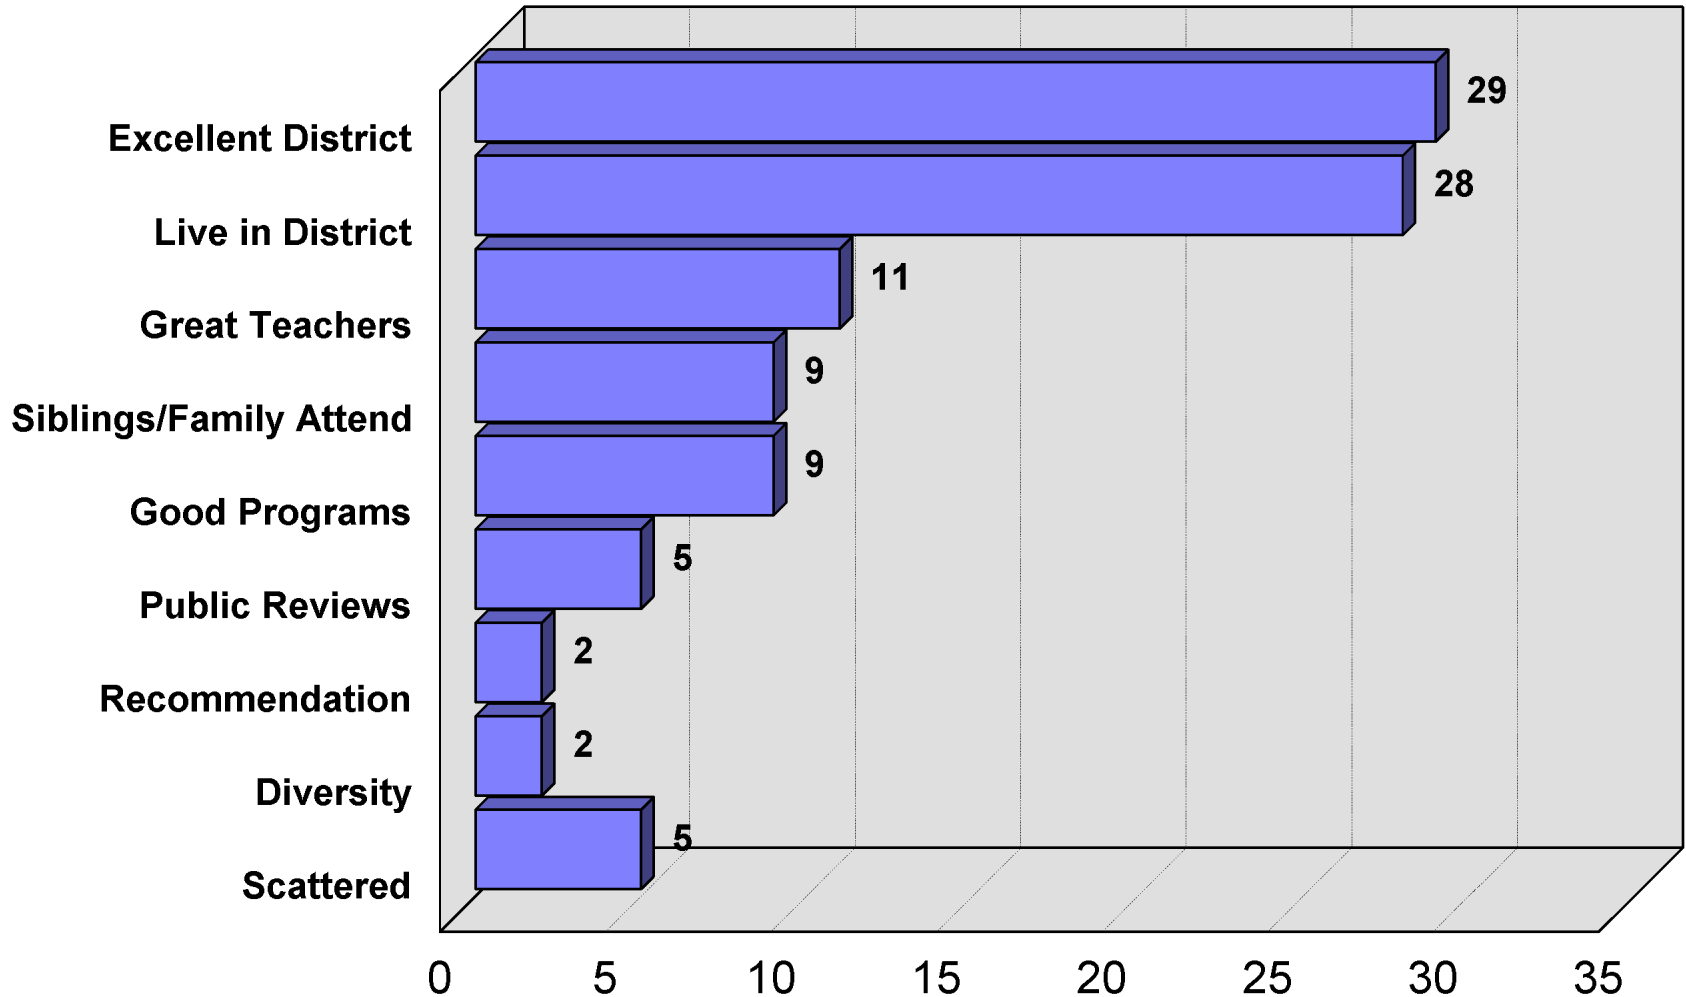

2020 Eden Prairie Public Schools

Consider On-line School This Fall

2020 Eden Prairie Public Schools

Why Sent Child to EPS

2020 Eden Prairie Public Schools

Special Needs Programs

2020 Eden Prairie Public Schools