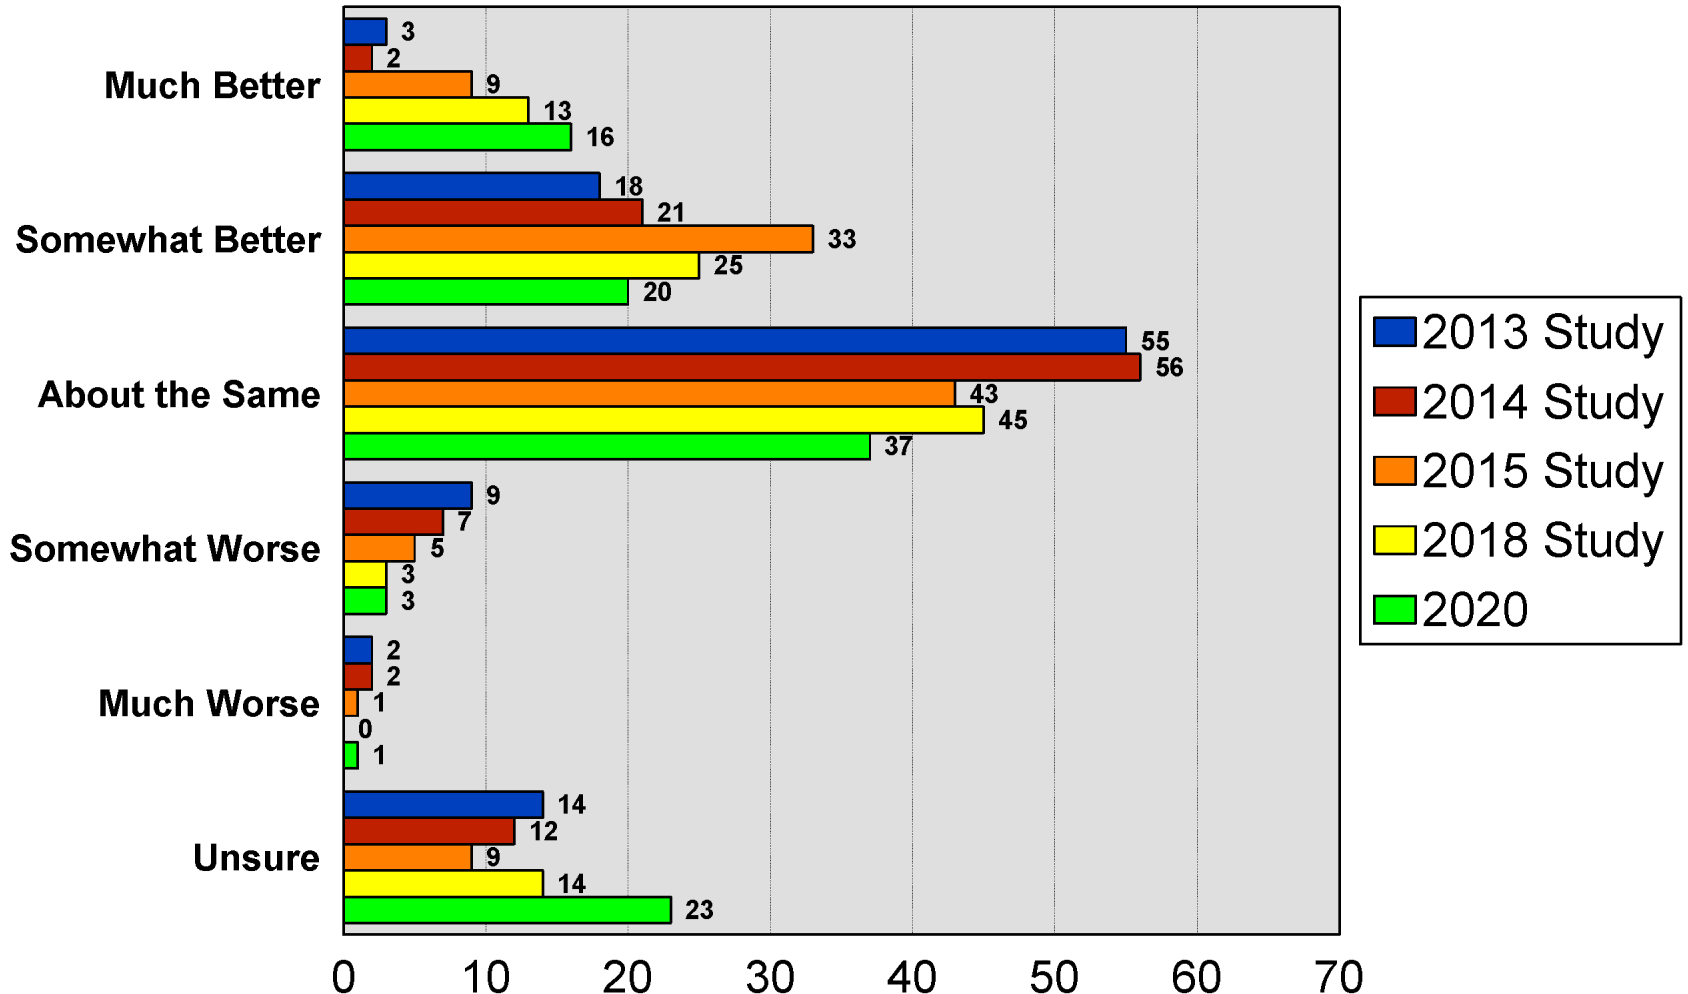

Quality Compared to Three Years Ago

2020 Eden Prairie Public Schools