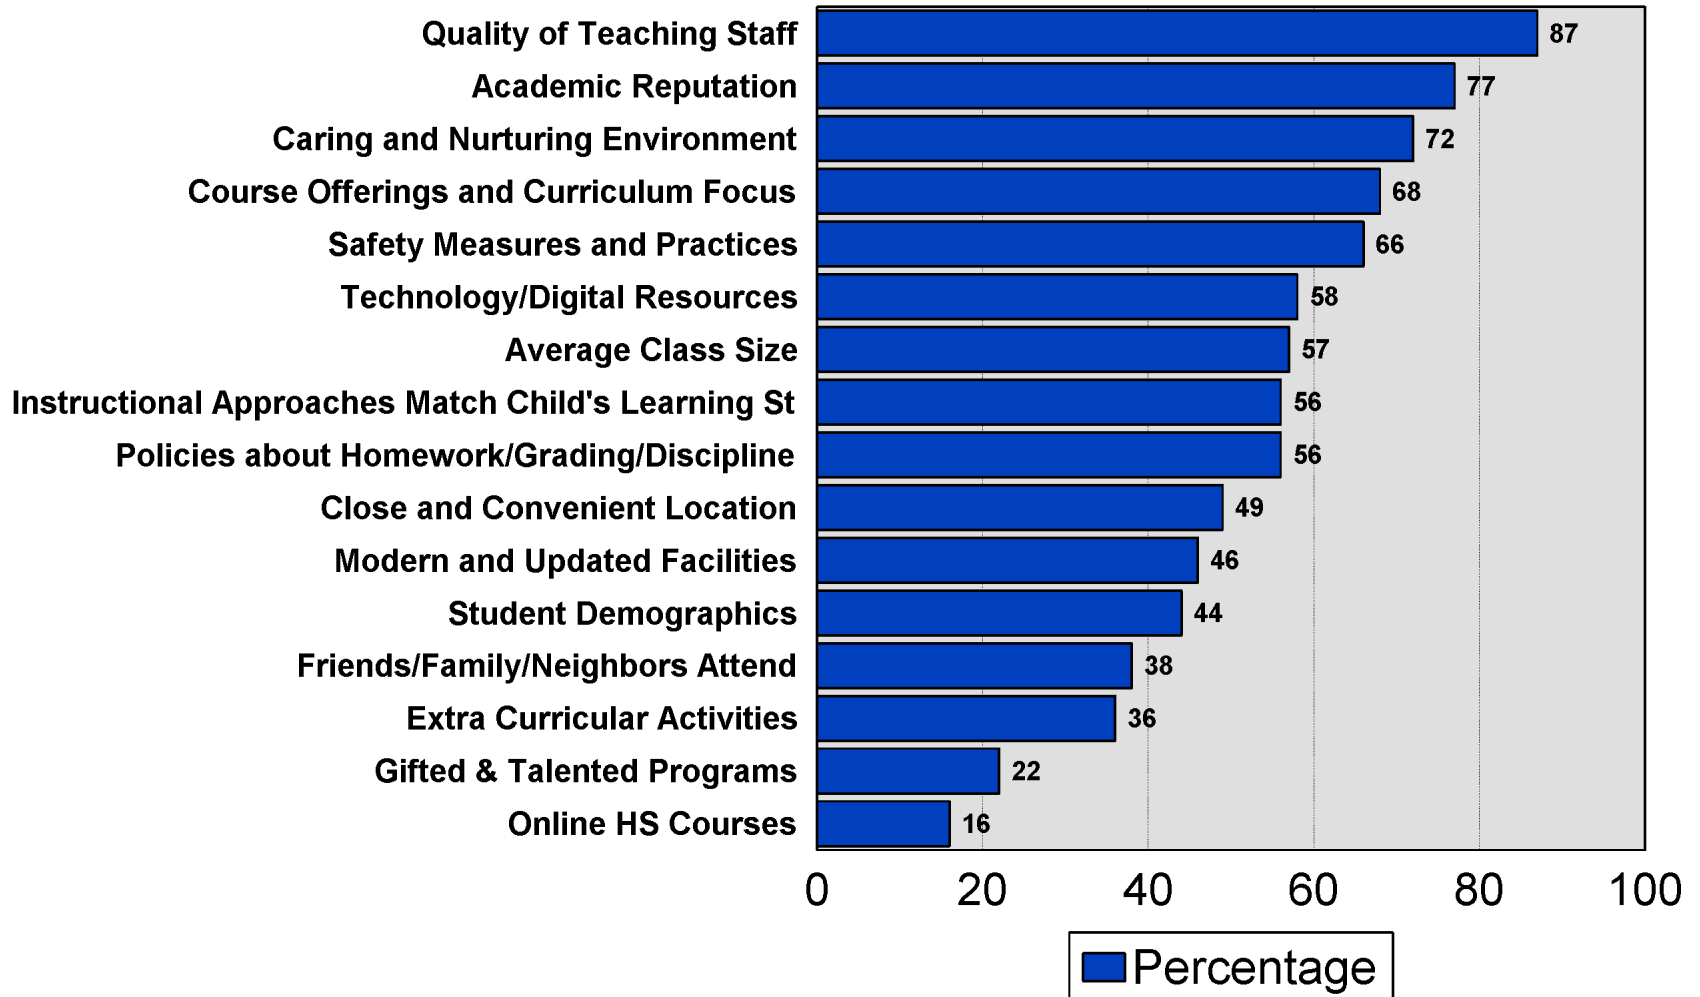

“Very Important” Reason in Choosing a School

2020 Eden Prairie Public Schools