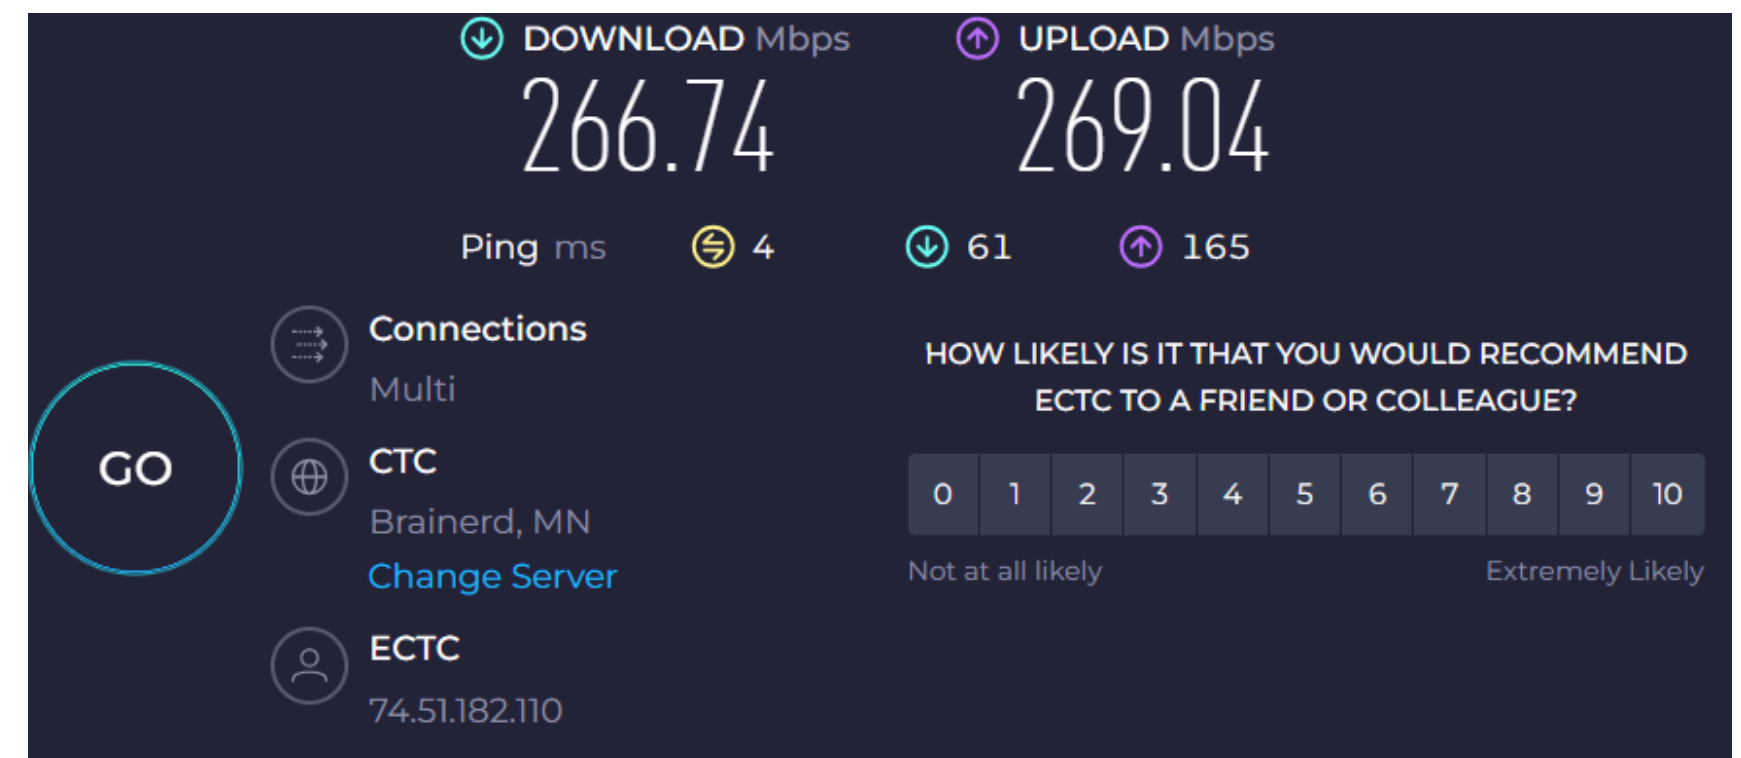

After Upgrade