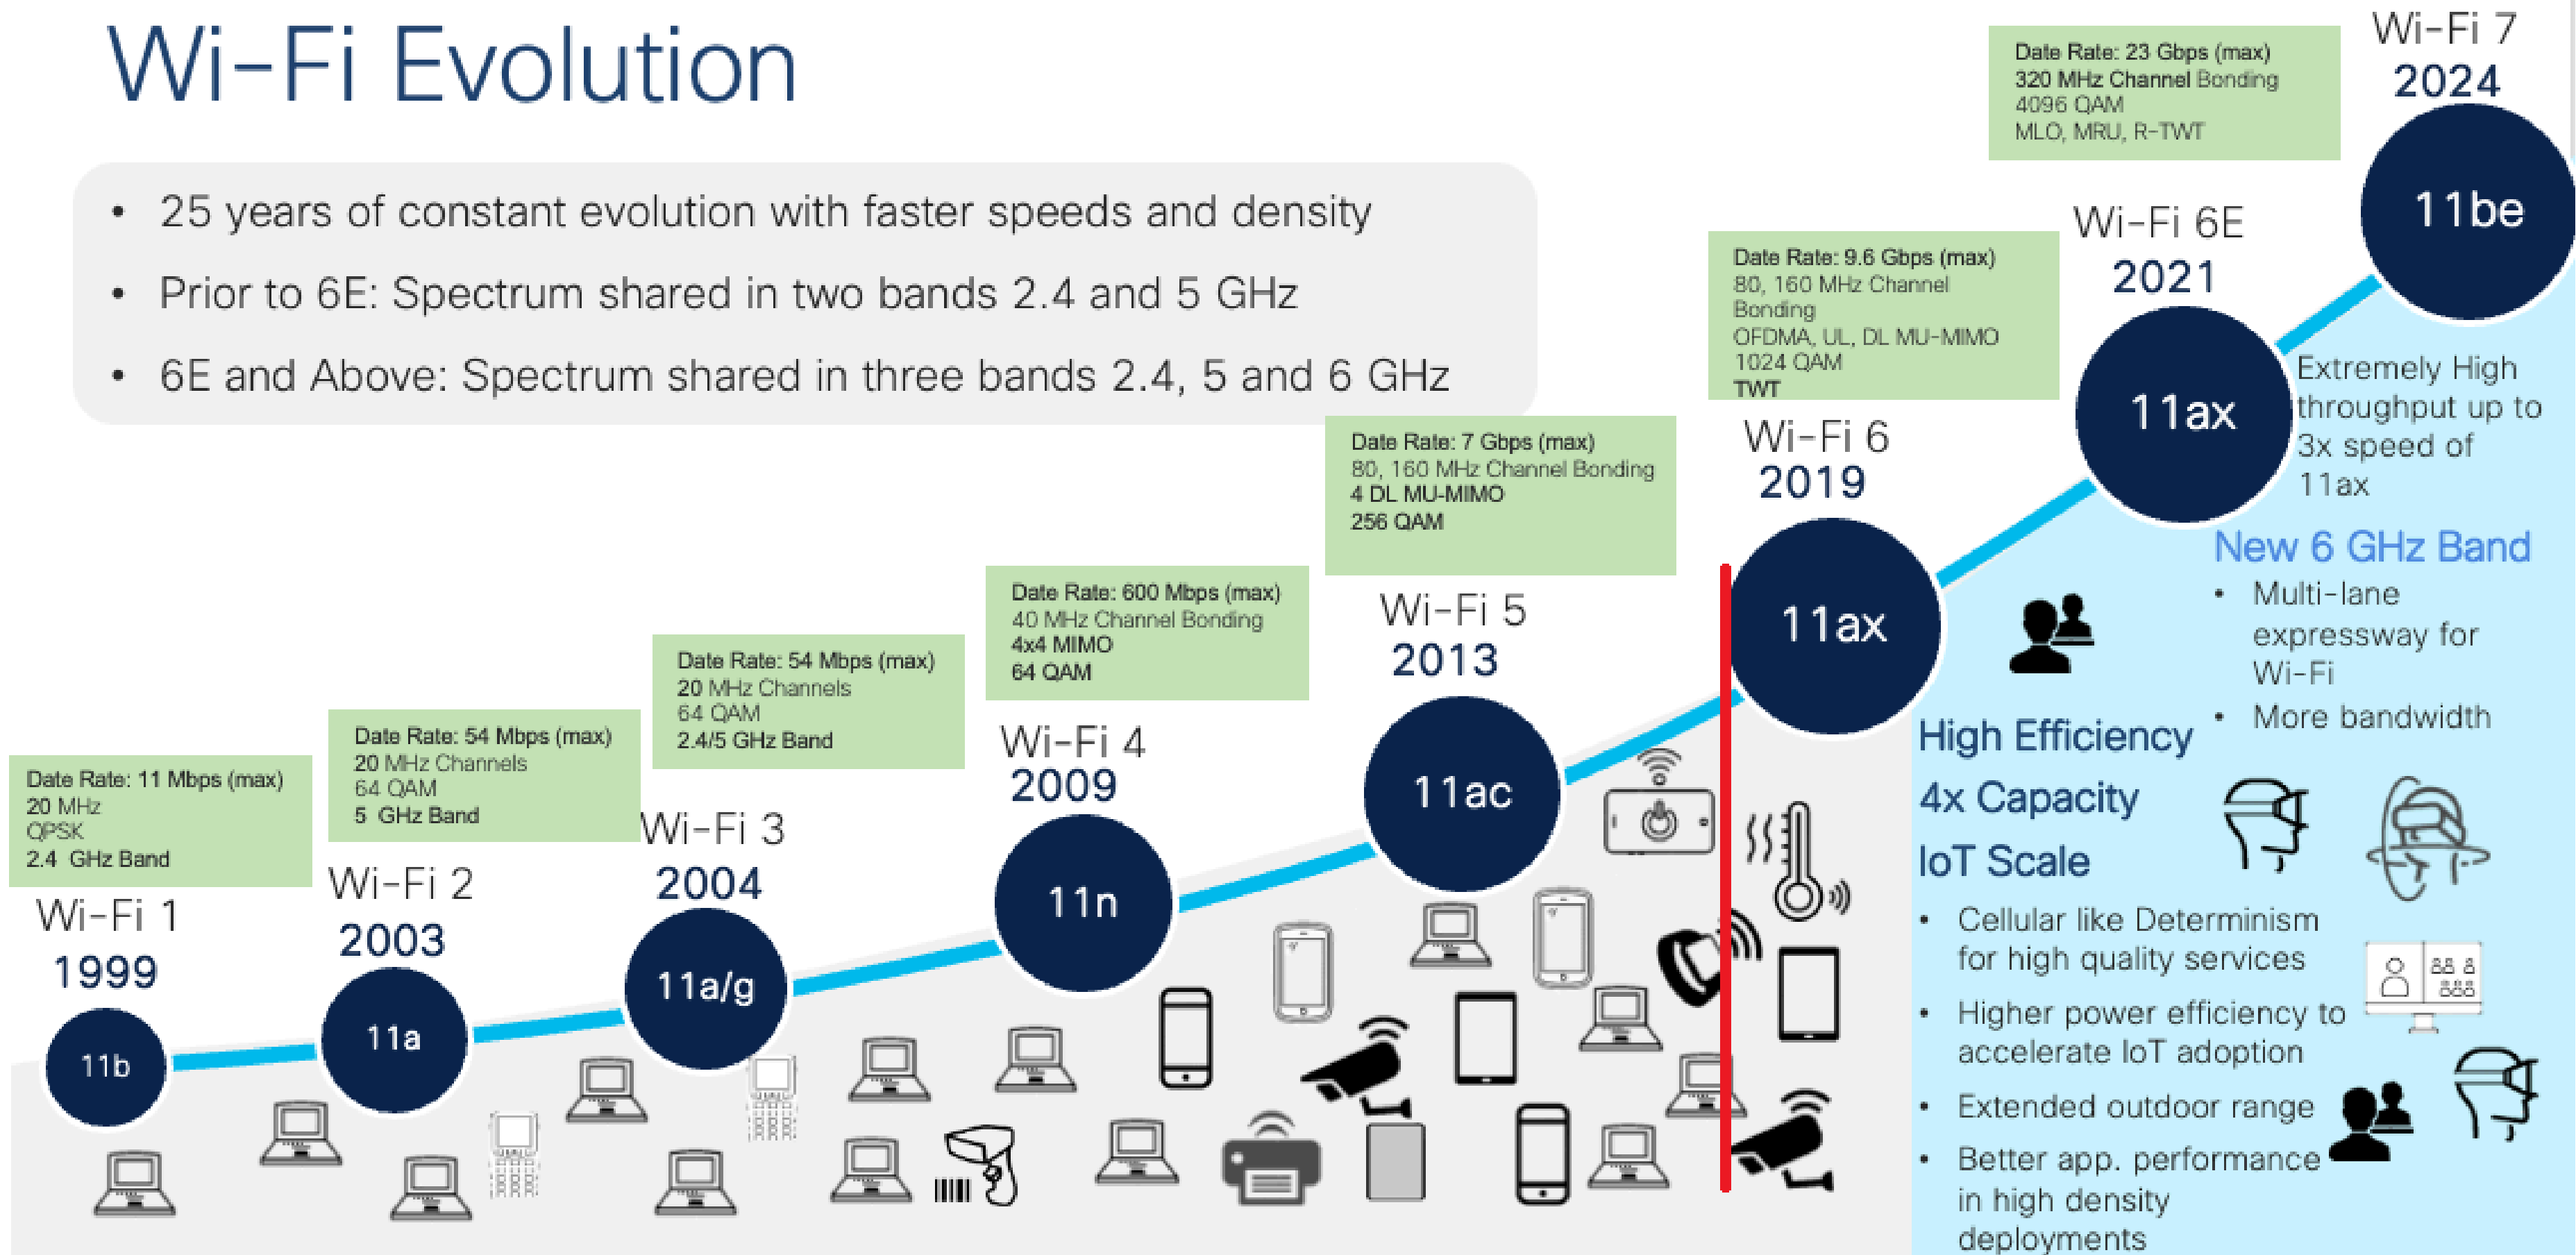

Before Upgrade

After Upgrade

Wi-Fi Evolution

- 25 years of constant evolution with faster speeds and density
- Prior to 6E: Spectrum shared in two bands 2.4 and 5 GHz
- 6E and Above: Spectrum shared in three bands 2.4, 5 and 6 GHz