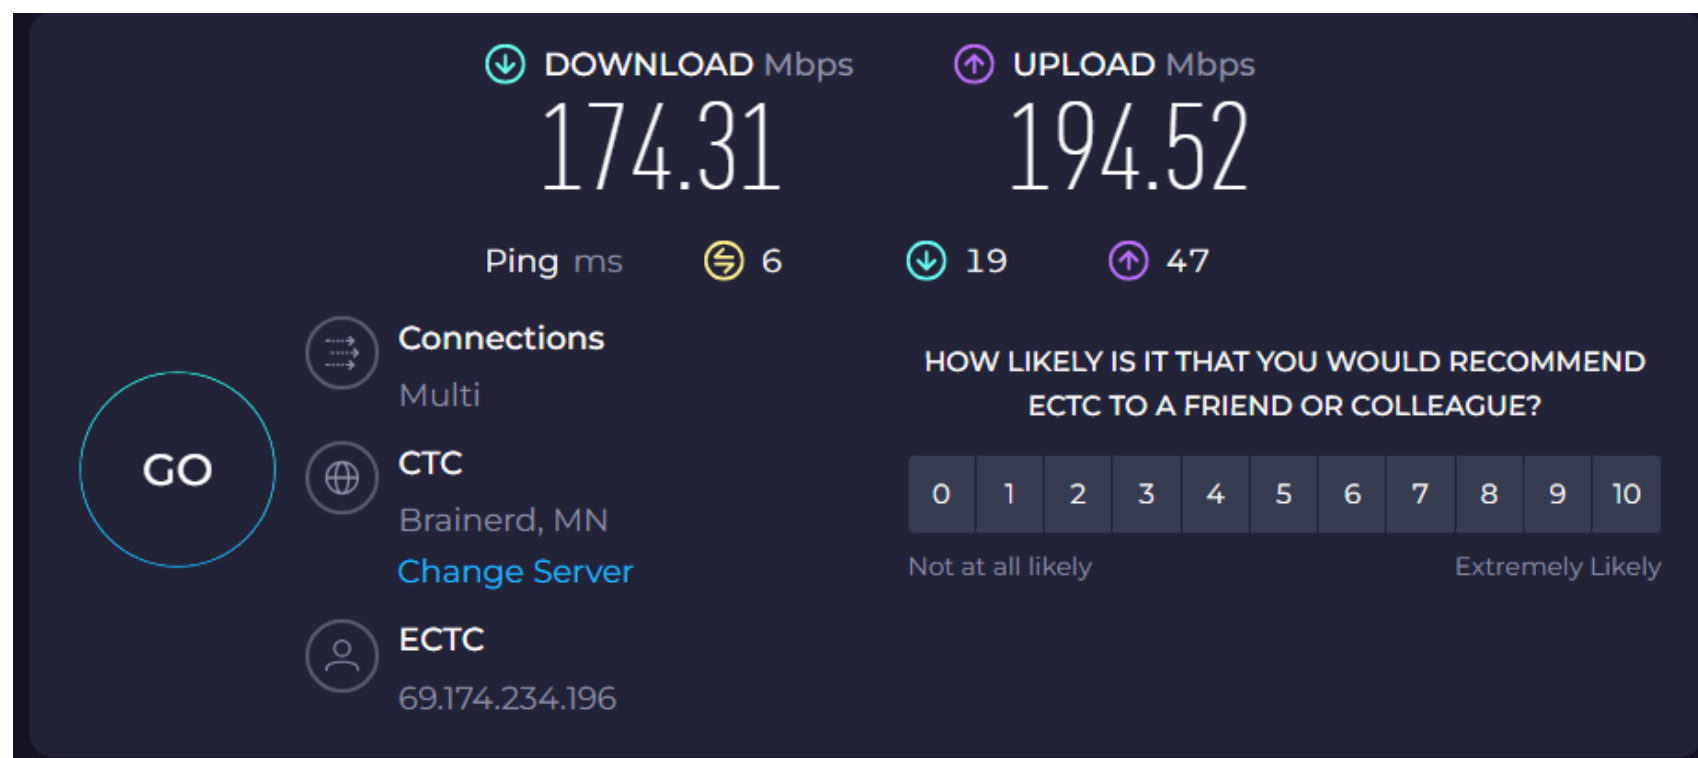

Network and Camera Upgrades

- Upgraded to a more secure camera system.
- 360 Degree Coverage
- Wireless network speeds will continue to improve as we refresh client hardware.

Before Upgrade