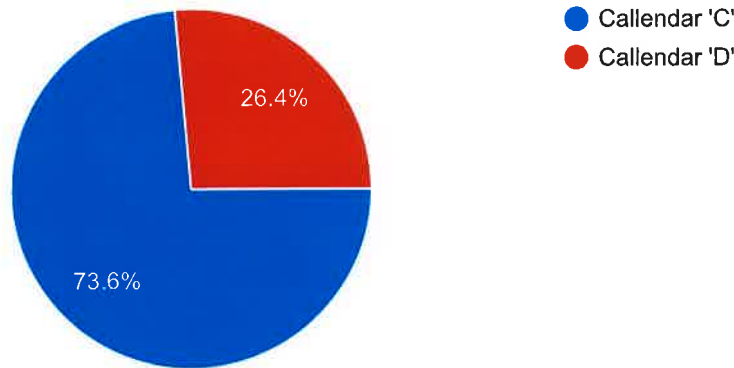

This content is neither created nor endorsed by Google. - [Contact form owner](#) - [Terms of Service](#) - [Privacy Policy](#)

Does this form look suspicious? [Report](#)

Google Forms