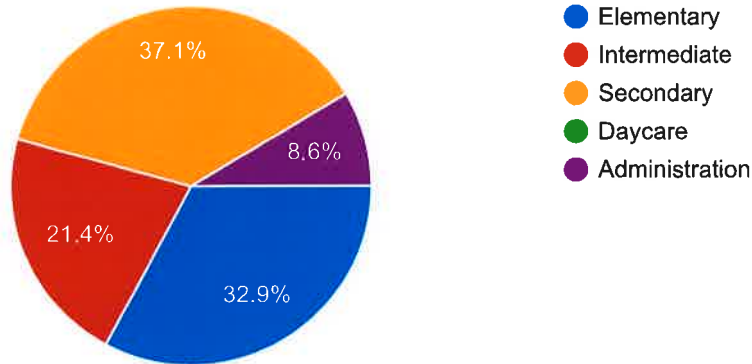

4-Day Educational Week Followup

140 responses

Which campus do you work for?

 Copy

140 responses

After further discussion of a possible four-day week, are you in favor of a four-day week?

 Copy

140 responses

Would you be in favor of a four-day week the second semester only if the start and end times of the school day were 7:45-3:34 and having three weeks off for Christmas break?

140 responses

Please examine the calendars below for the final question.