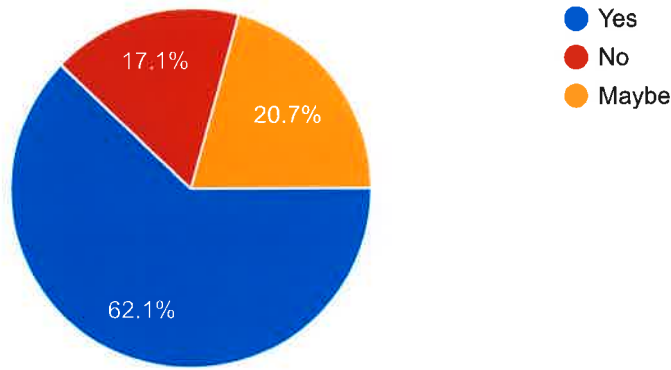

4-Day Educational Week Followup

140 responses

Which campus do you work for?

 Copy

140 responses

After further discussion of a possible four-day week, are you in favor of a four-day week?

 Copy

140 responses

Would you be in favor of a four-day week the second semester only if the start and end times of the school day were 7:45-3:34 and having three weeks off for Christmas break?

140 responses

Please examine the calendars below for the final question.