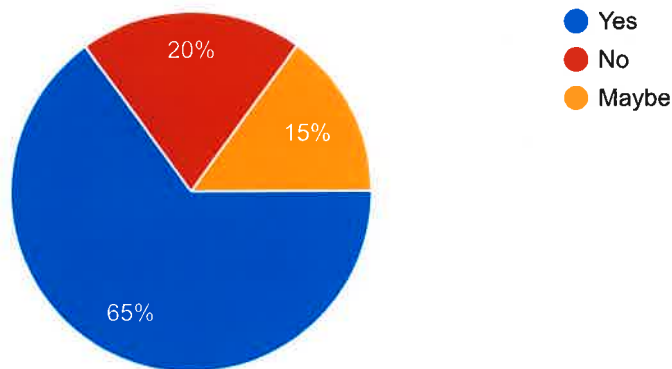

4-Day Educational Week Followup

140 responses

Which campus do you work for?

 Copy

140 responses

After further discussion of a possible four-day week, are you in favor of a four-day week?

 Copy

140 responses

Would you be in favor of a four-day week the second semester only if the start and end times of the school day were 7:45-3:34 and having three weeks off for Christmas break?

140 responses

Please examine the calendars below for the final question.