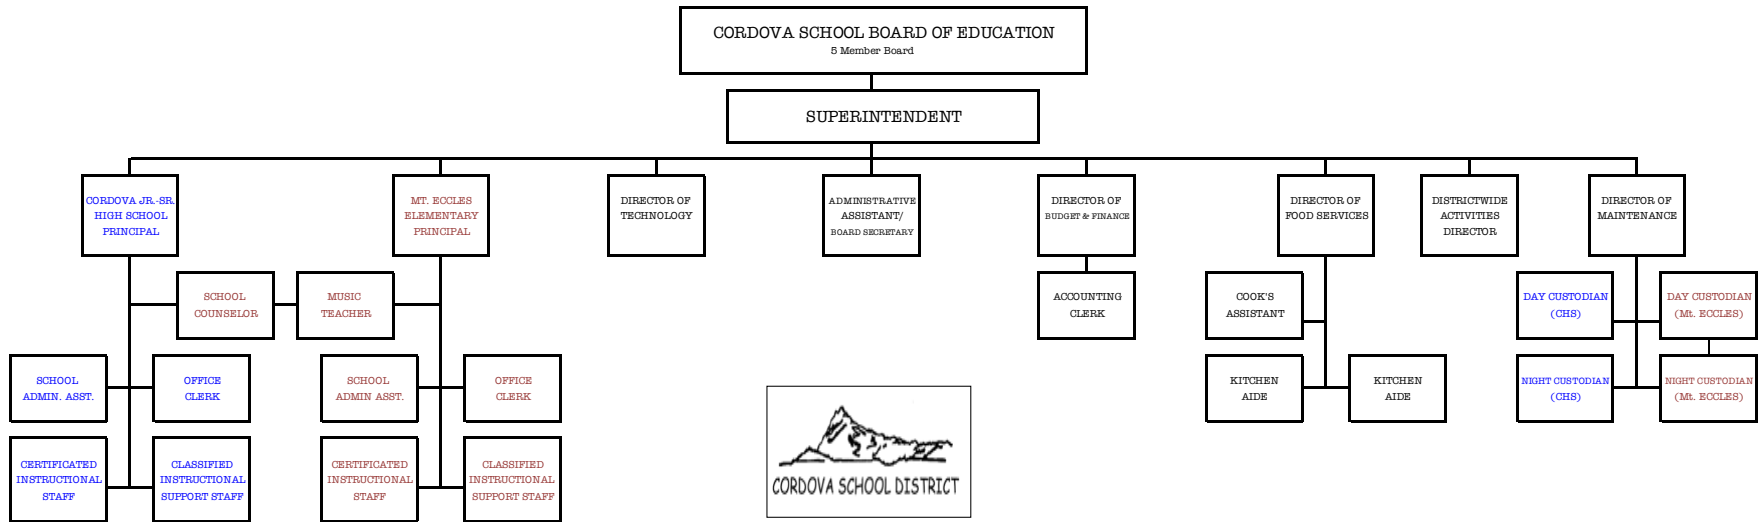

CORDOVA SCHOOL DISTRICT

ORGANIZATIONAL CHART