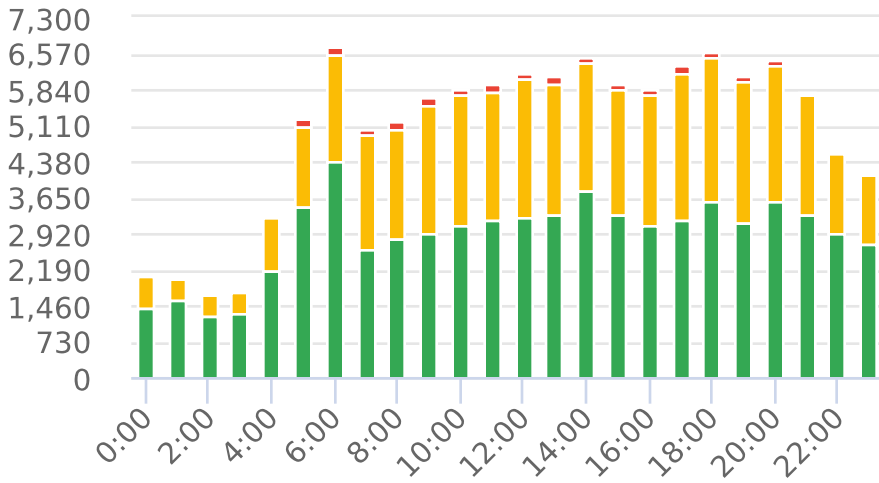

Start: 2026-04-03
 End: 2026-04-21
 Times: 0:00:00-23:59:59

Violation Threshold: Speed Limit + 10
 Speed Range: 1 to 150

Overall Summary

Total Days of Data: 19
 Speed Limit: 55
 Average Speed: 52.19
 50th Percentile Speed: 53.94
 85th Percentile Speed: 59.38
 Pace Speed Range: 50-60

Minimum Speed: 10
 Maximum Speed: 99
 Display Mode: Speed Display
 Average Volume per Day: 6369.4
 Total Volume: 121018

● Violators ● Inside Threshold ● Compliant ● Vehicles Slowed
 ● Other

● Speed Limit ● Average Speed ● 50% Speed ● 85% Speed