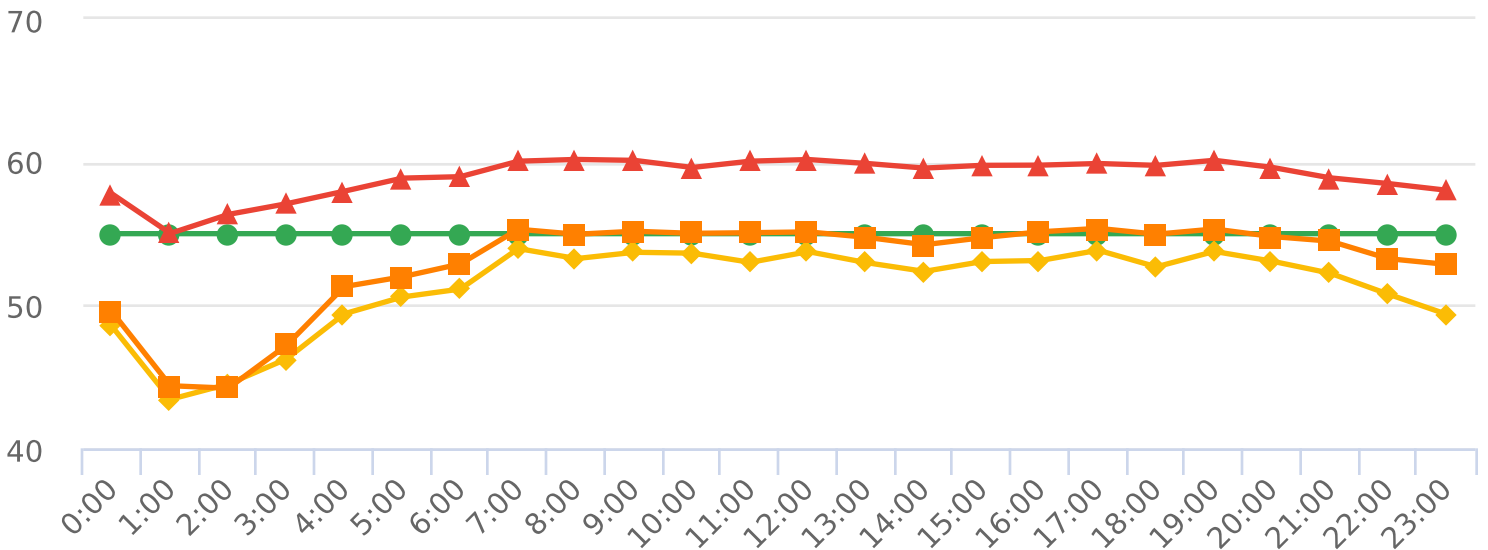

Start: 2026-04-03
 End: 2026-04-21
 Times: 0:00:00-23:59:59

Violation Threshold: Speed Limit + 10
 Speed Range: 1 to 150

Overall Summary

Total Days of Data: 19
 Speed Limit: 55
 Average Speed: 52.19
 50th Percentile Speed: 53.94
 85th Percentile Speed: 59.38
 Pace Speed Range: 50-60

Minimum Speed: 10
 Maximum Speed: 99
 Display Mode: Speed Display
 Average Volume per Day: 6369.4
 Total Volume: 121018

● Violators ● Inside Threshold ● Compliant ● Vehicles Slowed
 ● Other

● Speed Limit ● Average Speed ● 50% Speed ● 85% Speed