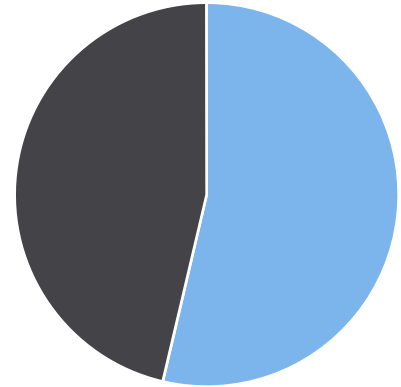

Minimum Speed: 10
 Maximum Speed: 99
 Display Mode: Speed Display
 Average Volume per Day: 6369.4
 Total Volume: 121018

● Violators ● Inside Threshold ● Compliant ● Vehicles Slowed
 ● Other

● Speed Limit ● Average Speed ● 50% Speed ● 85% Speed