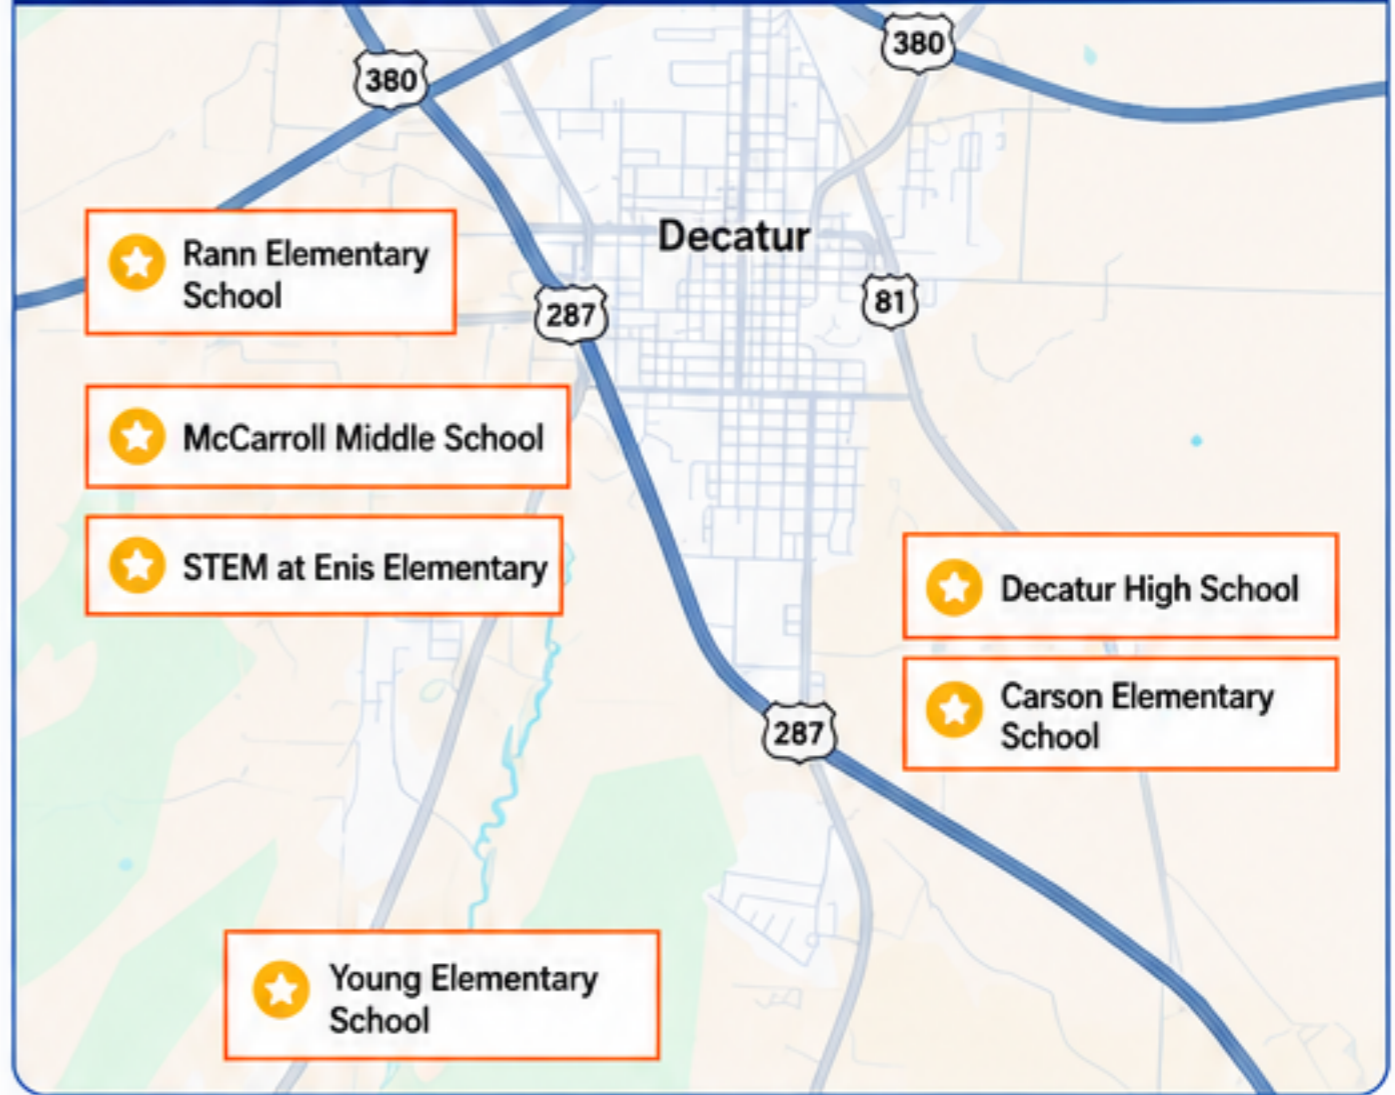

DISCUSSION: CALENDAR START TIMES

for McCarroll Middle School & STEM Academy at Enis Elementary

CURRENTLY APPROVED FOR 2026–27*

Carson, Rann, Young Elementary Schools	7:30 a.m. – 3:50 p.m.
STEM Academy at Enis Elementary	7:20 a.m. – 3:40 p.m.
McCarroll Middle School	7:30 a.m. – 3:50 p.m.
Decatur High School	8:00 a.m. – 4:20 p.m.

*5 minutes were added at the end of the day from the 25/26 school year to provide additional cushion for bad weather/school cancellations. 5 minutes per day equates to ~1 school day per year.

OUR SCHOOLS

CHALLENGE #1: Enis has an earlier start time than the other elementaries.

BACKGROUND:

- Due to transportation restrictions, Enis' start time was moved 10 minutes earlier than Rann to allow time for the shared bus to get from Enis to Rann (5–7 min bus travel time).
- A staggered start time between Enis and MMS has been recommended due to traffic congestion in the area.

CHALLENGE #2: McCarroll Middle School has the same start time as Carson, Rann, and Young which presents transportation and attendance challenges (tardies) for parents with students at one of those elementary schools and MMS.

BACKGROUND:

- McCarroll Middle School was first moved from a 7:50 start time to a 7:30 start time in 2024–25 to prepare for the 4-Day schedule, which ensured middle school students were released before 4:00.
- Carson, Rann, and Young were moved to a 7:40 start time the same year (10 minute difference from MMS).
- Rann, Carson, and Young were moved to a 7:30 start time in 2025–26 to also have an earlier release time for elementary students with the 4-Day schedule, as was expressed as a priority in parent feedback and DEIC.

POSSIBLE SOLUTIONS TO CONSIDER

1 Discontinue AM bus service at Enis.

- When Enis opened in 2021, AM buses were not offered as it is a choice school.
- Would impact 9 students in the morning.

2 Change MMS time to 7:40 a.m. – 4:00 p.m.

3 Change MMS time to 7:40 a.m. – 4:00 p.m. AND Enis time to 7:30 a.m. – 3:50 p.m. AND discontinue bus services at Enis.

OTHER INFORMATION

- When Enis first opened, it had a longer day than the other elementaries to accommodate their additional Engineering block.
- Elementary times have consistently been changed due to transportation restrictions.
- The elementaries and MMS have had the same start time except for in 2024–25.
- A staggered start time between Enis and MMS has been recommended due to traffic congestion in the area.

HISTORICAL SCHOOL START & END TIMES

SCHOOL	2025–2026	2024–2025	2023–2024	2022–2023	2021–2022	2020–2021
Carson, Rann, Young	7:30 – 3:45	7:40 – 3:25	7:50 – 3:20	7:50 – 3:20	Carson & Young: 8:10 – 3:40 Rann: 7:50 – 3:20	7:50 – 3:20
Enis	7:20 – 3:35	7:40 – 3:25	7:40 – 3:15	7:40 – 3:15	7:40 – 3:35	N/A
McCarroll Middle School	7:30 – 3:45	7:30 – 3:15	7:50 – 3:30	7:50 – 3:30	7:50 – 3:30	7:50 – 3:30
Decatur High School	8:00 – 4:15	7:45 – 3:30	8:00 – 3:45	8:00 – 3:45	8:00 – 3:40	8:00 – 3:40

The purpose of this discussion is to evaluate start time options that support efficient transportation, reduce traffic congestion, and best serve our students, families, and staff.

**BOARD DISCUSSION
ITEM**