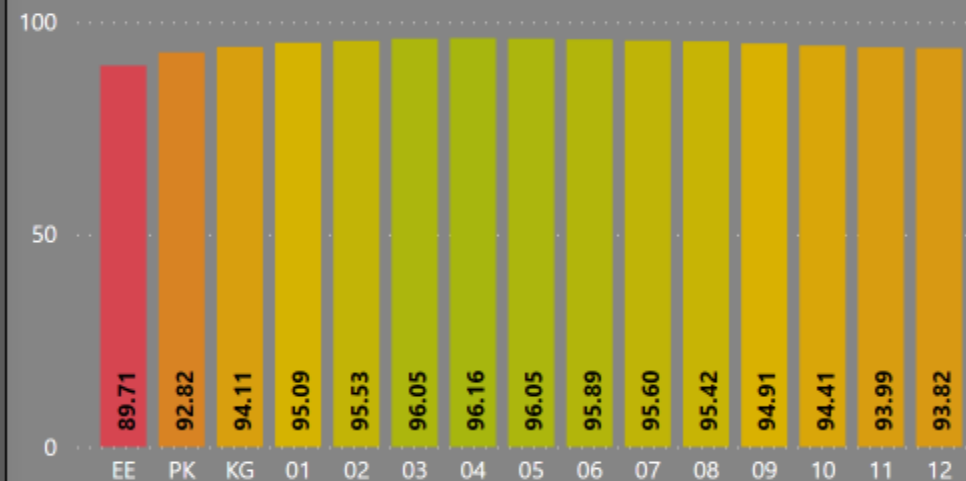

Average ADA Rate by Grade