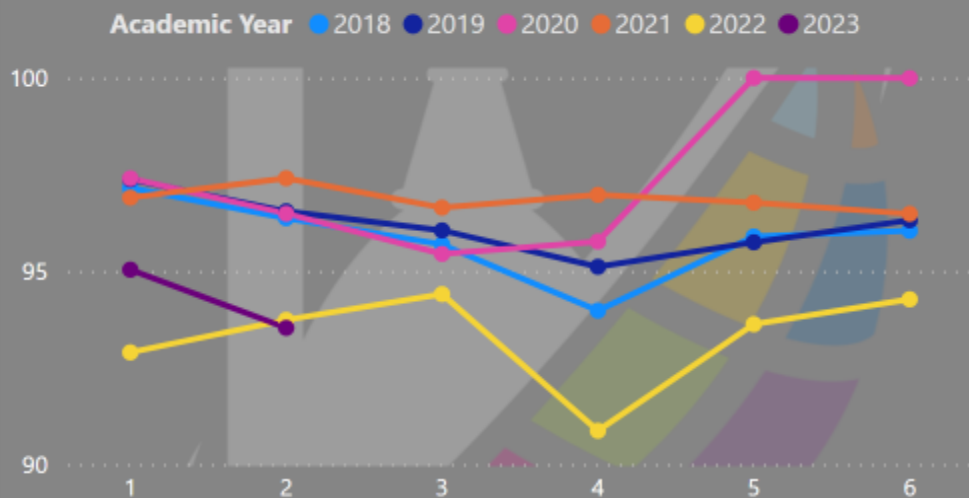

ADA by Academic Year and Reporting Period