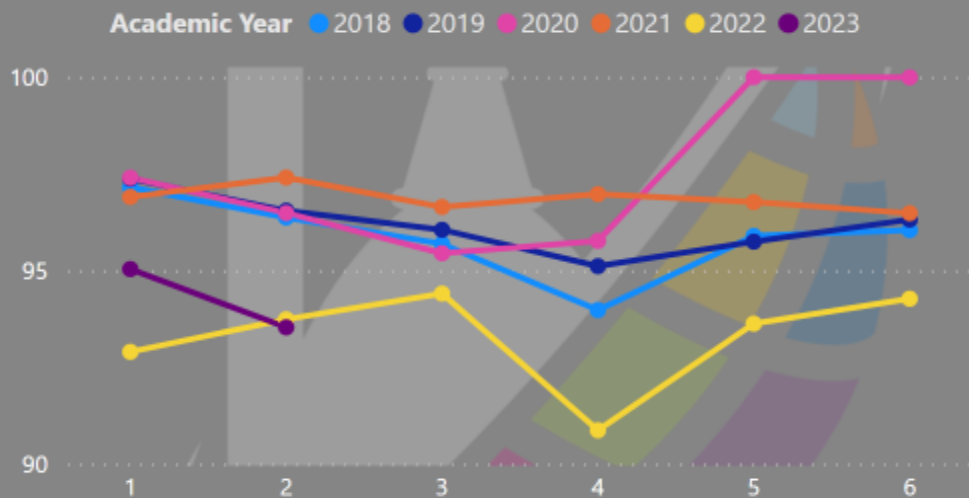

ADA by Academic Year and Reporting Period