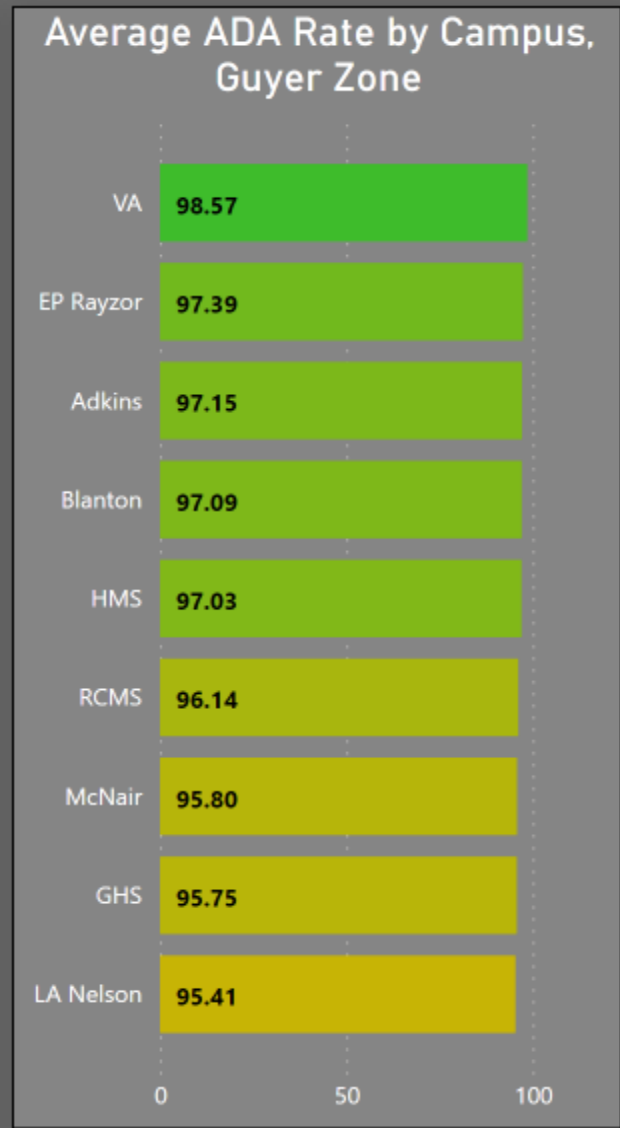

### Average ADA Rate by Grade

### ADA Rate by Reporting Period for Denton ISD Overall and by Zone

# Denton ISD ADA Summary Report

District Summary

Student List

Reporting Period  
1

Academic Year  
2023