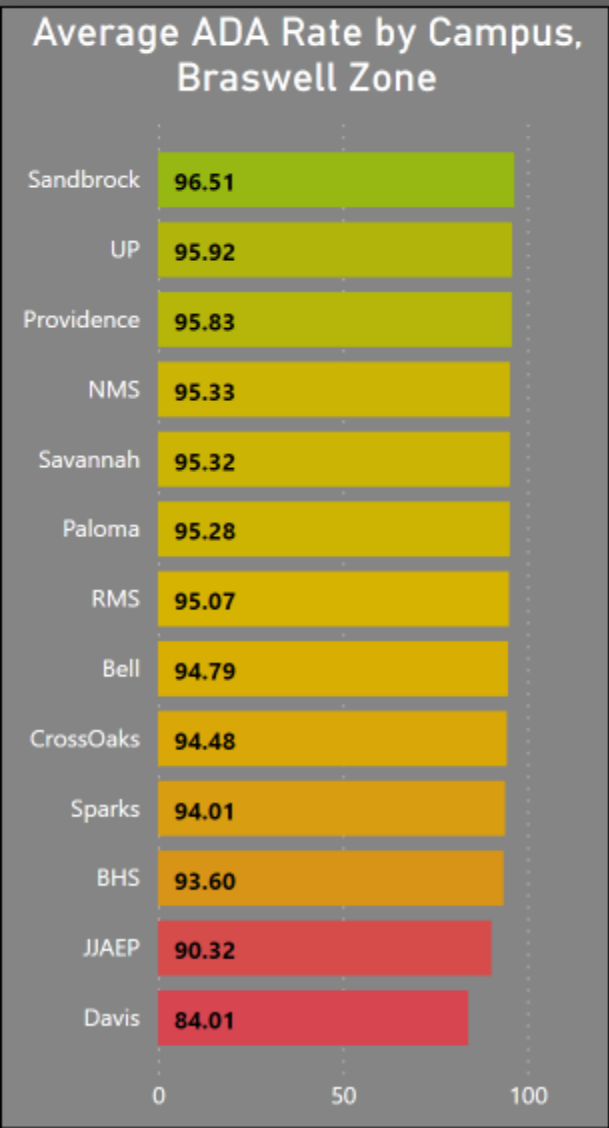

Denton ISD ADA Summary Report

District Summary

Student List

Reporting Period
1

Academic Year
2023