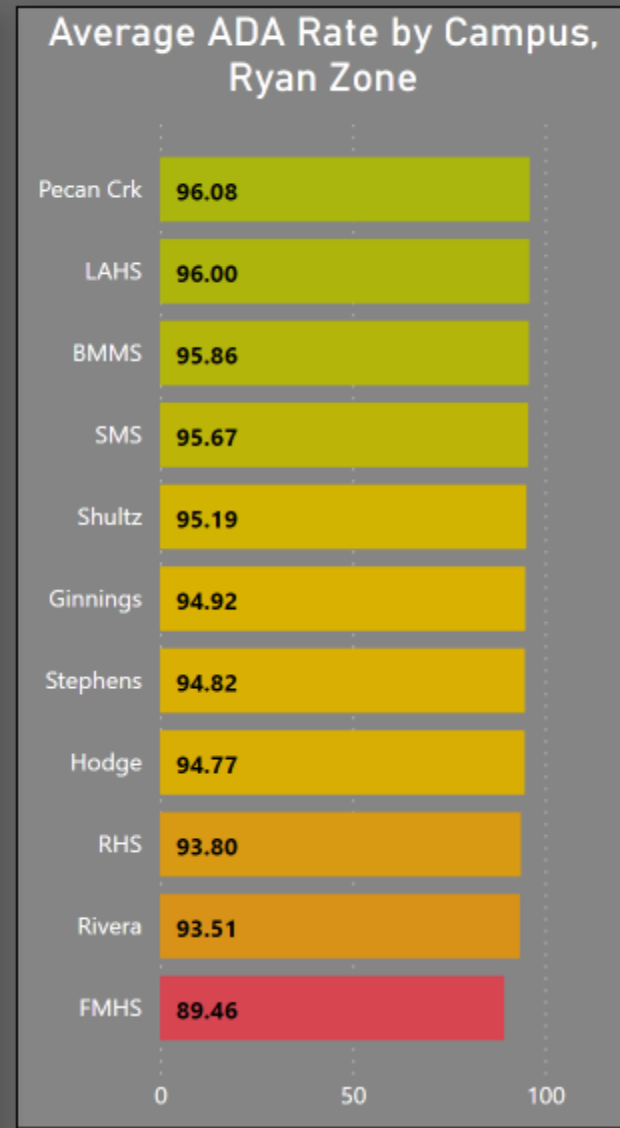

Denton ISD ADA Summary Report

District Summary

Student List

Reporting Period
1

Academic Year
2023