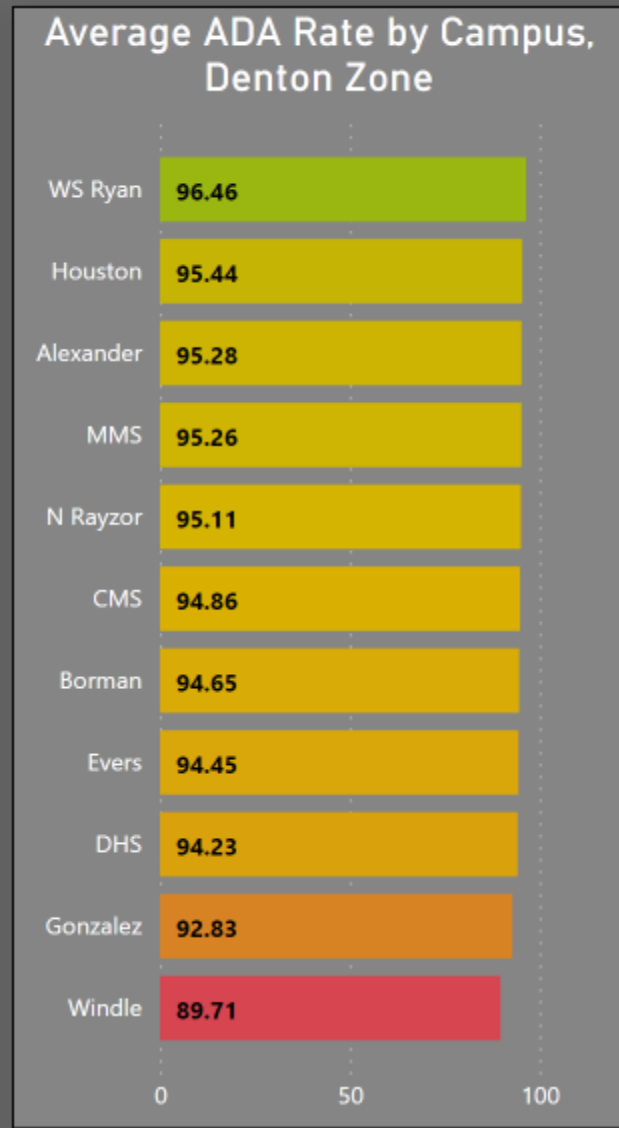

Denton ISD ADA Summary Report

District Summary

Student List

Reporting Period
1

Academic Year
2023