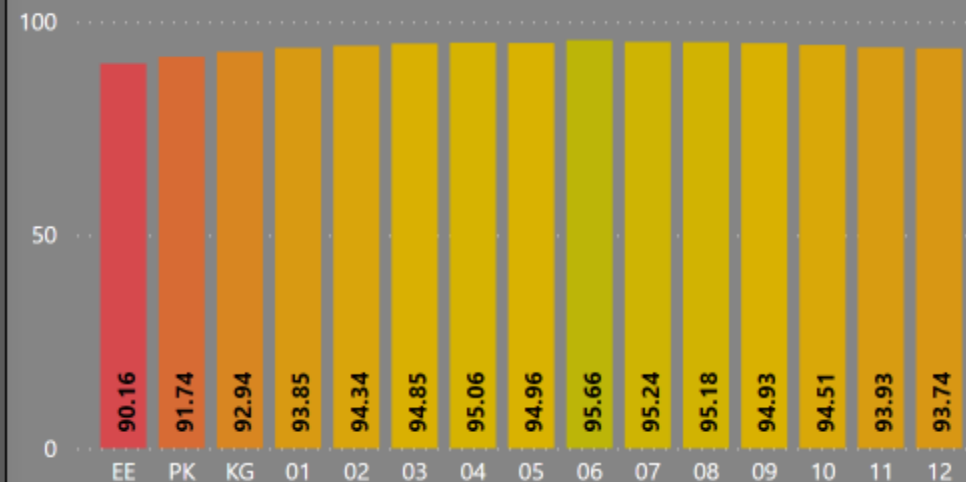

Average ADA Rate by Grade