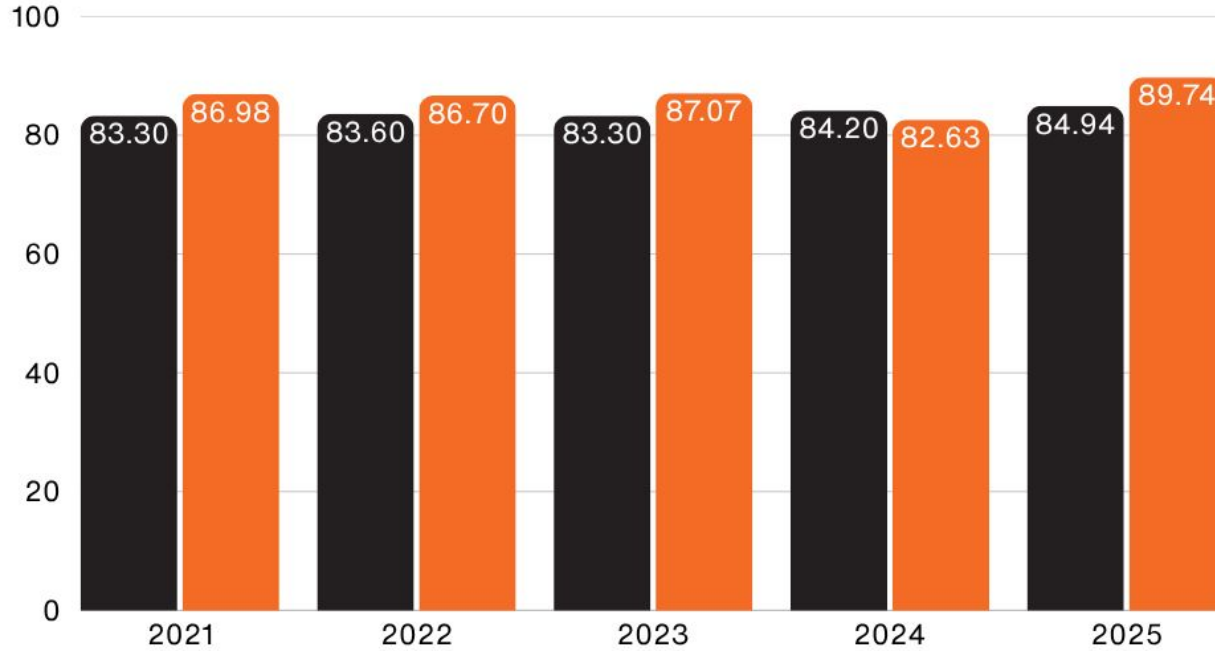

Student Celebrations and Achievements

Empower(Her) student athlete event promoted confidence and self-empowerment

Four-Year Graduation Rate

St. Louis Park Public Schools

● MN ● All SLP Students

TOP SCHOOLS

Most popular college destinations for the Class of 2026

St. Louis Park
High School

Source: @slp2026decision on Instagram and Dollars for Scholars recipients

#1

University of Minnesota
Twin Cities

21
STUDENTS