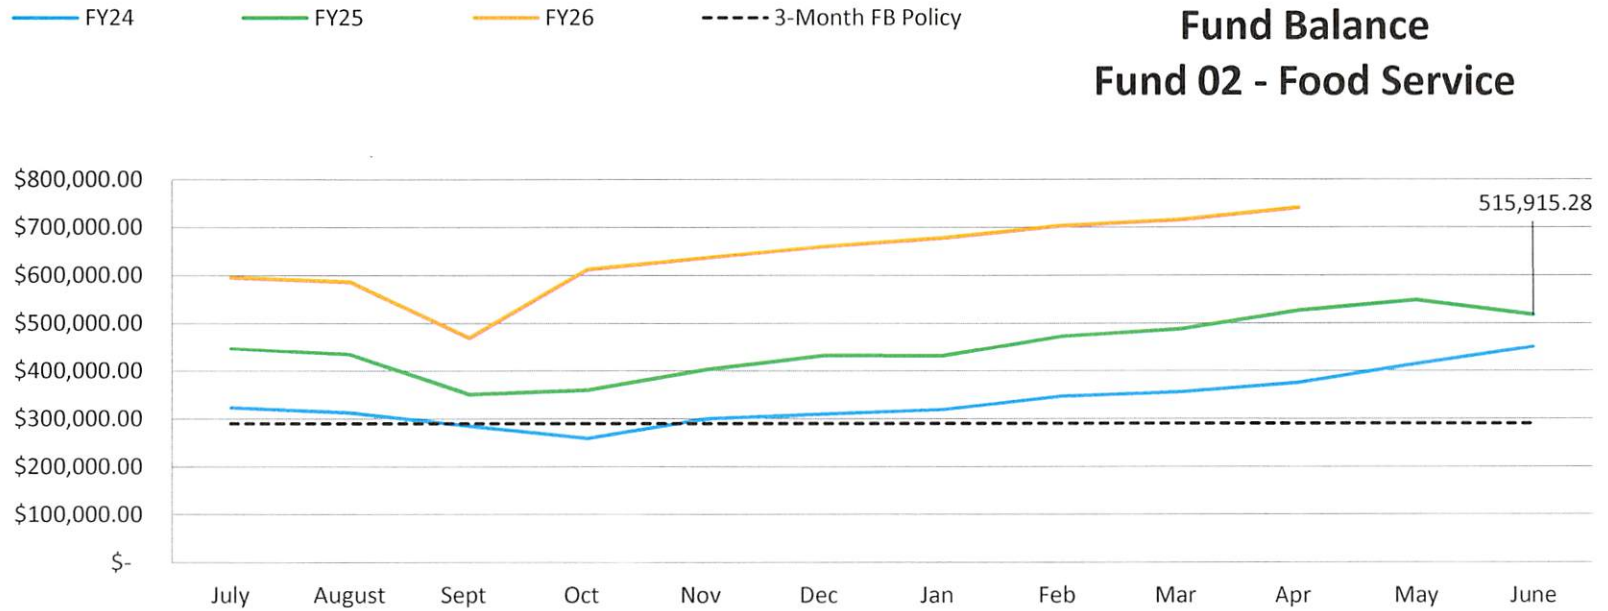

LONG PRAIRIE-GREY EAGLE SCHOOL #2753

Fund Balance Report - April 30, 2026

LONG PRAIRIE-GREY EAGLE SCHOOL #2753

Fund Balance Report - April 30, 2026

LONG PRAIRIE-GREY EAGLE SCHOOL #2753

Fund Balance Report - April 30, 2026