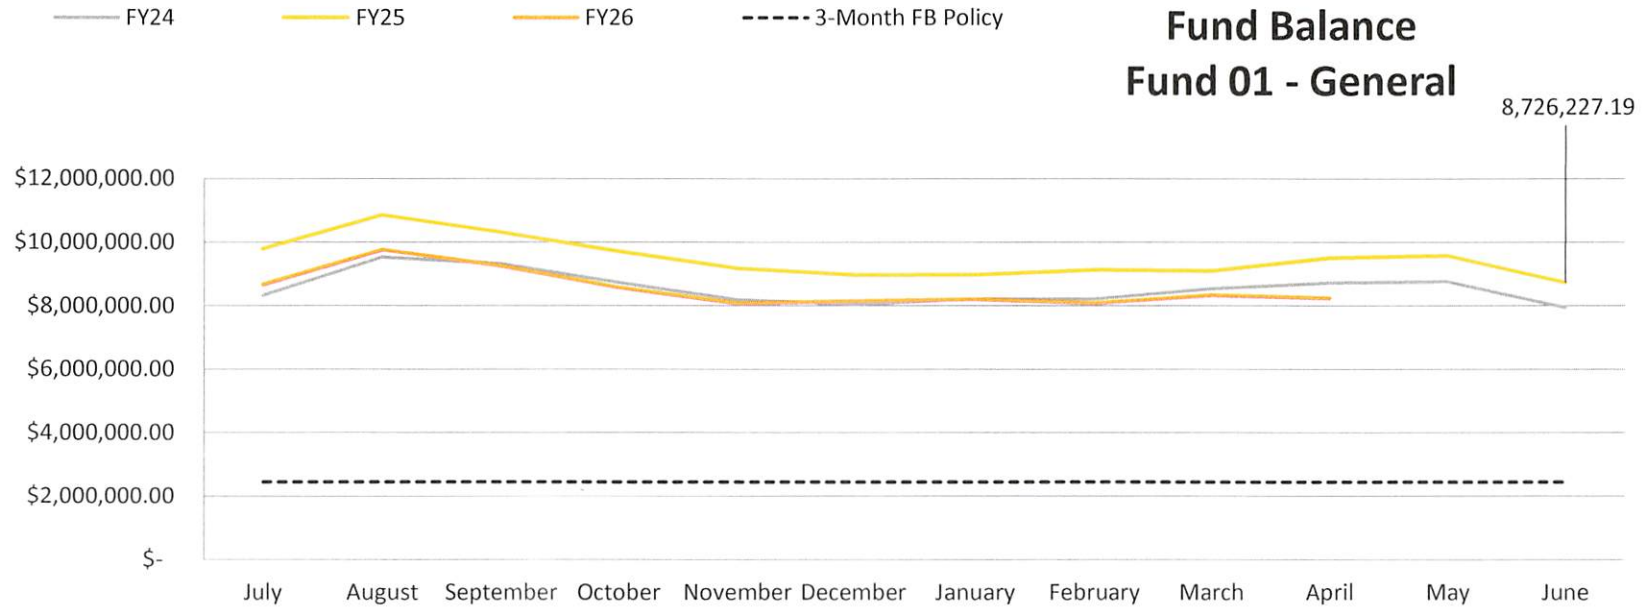

LONG PRAIRIE-GREY EAGLE SCHOOL #2753

Fund Balance Report - April 30, 2026

LONG PRAIRIE-GREY EAGLE SCHOOL #2753

Fund Balance Report - April 30, 2026

LONG PRAIRIE-GREY EAGLE SCHOOL #2753

Fund Balance Report - April 30, 2026