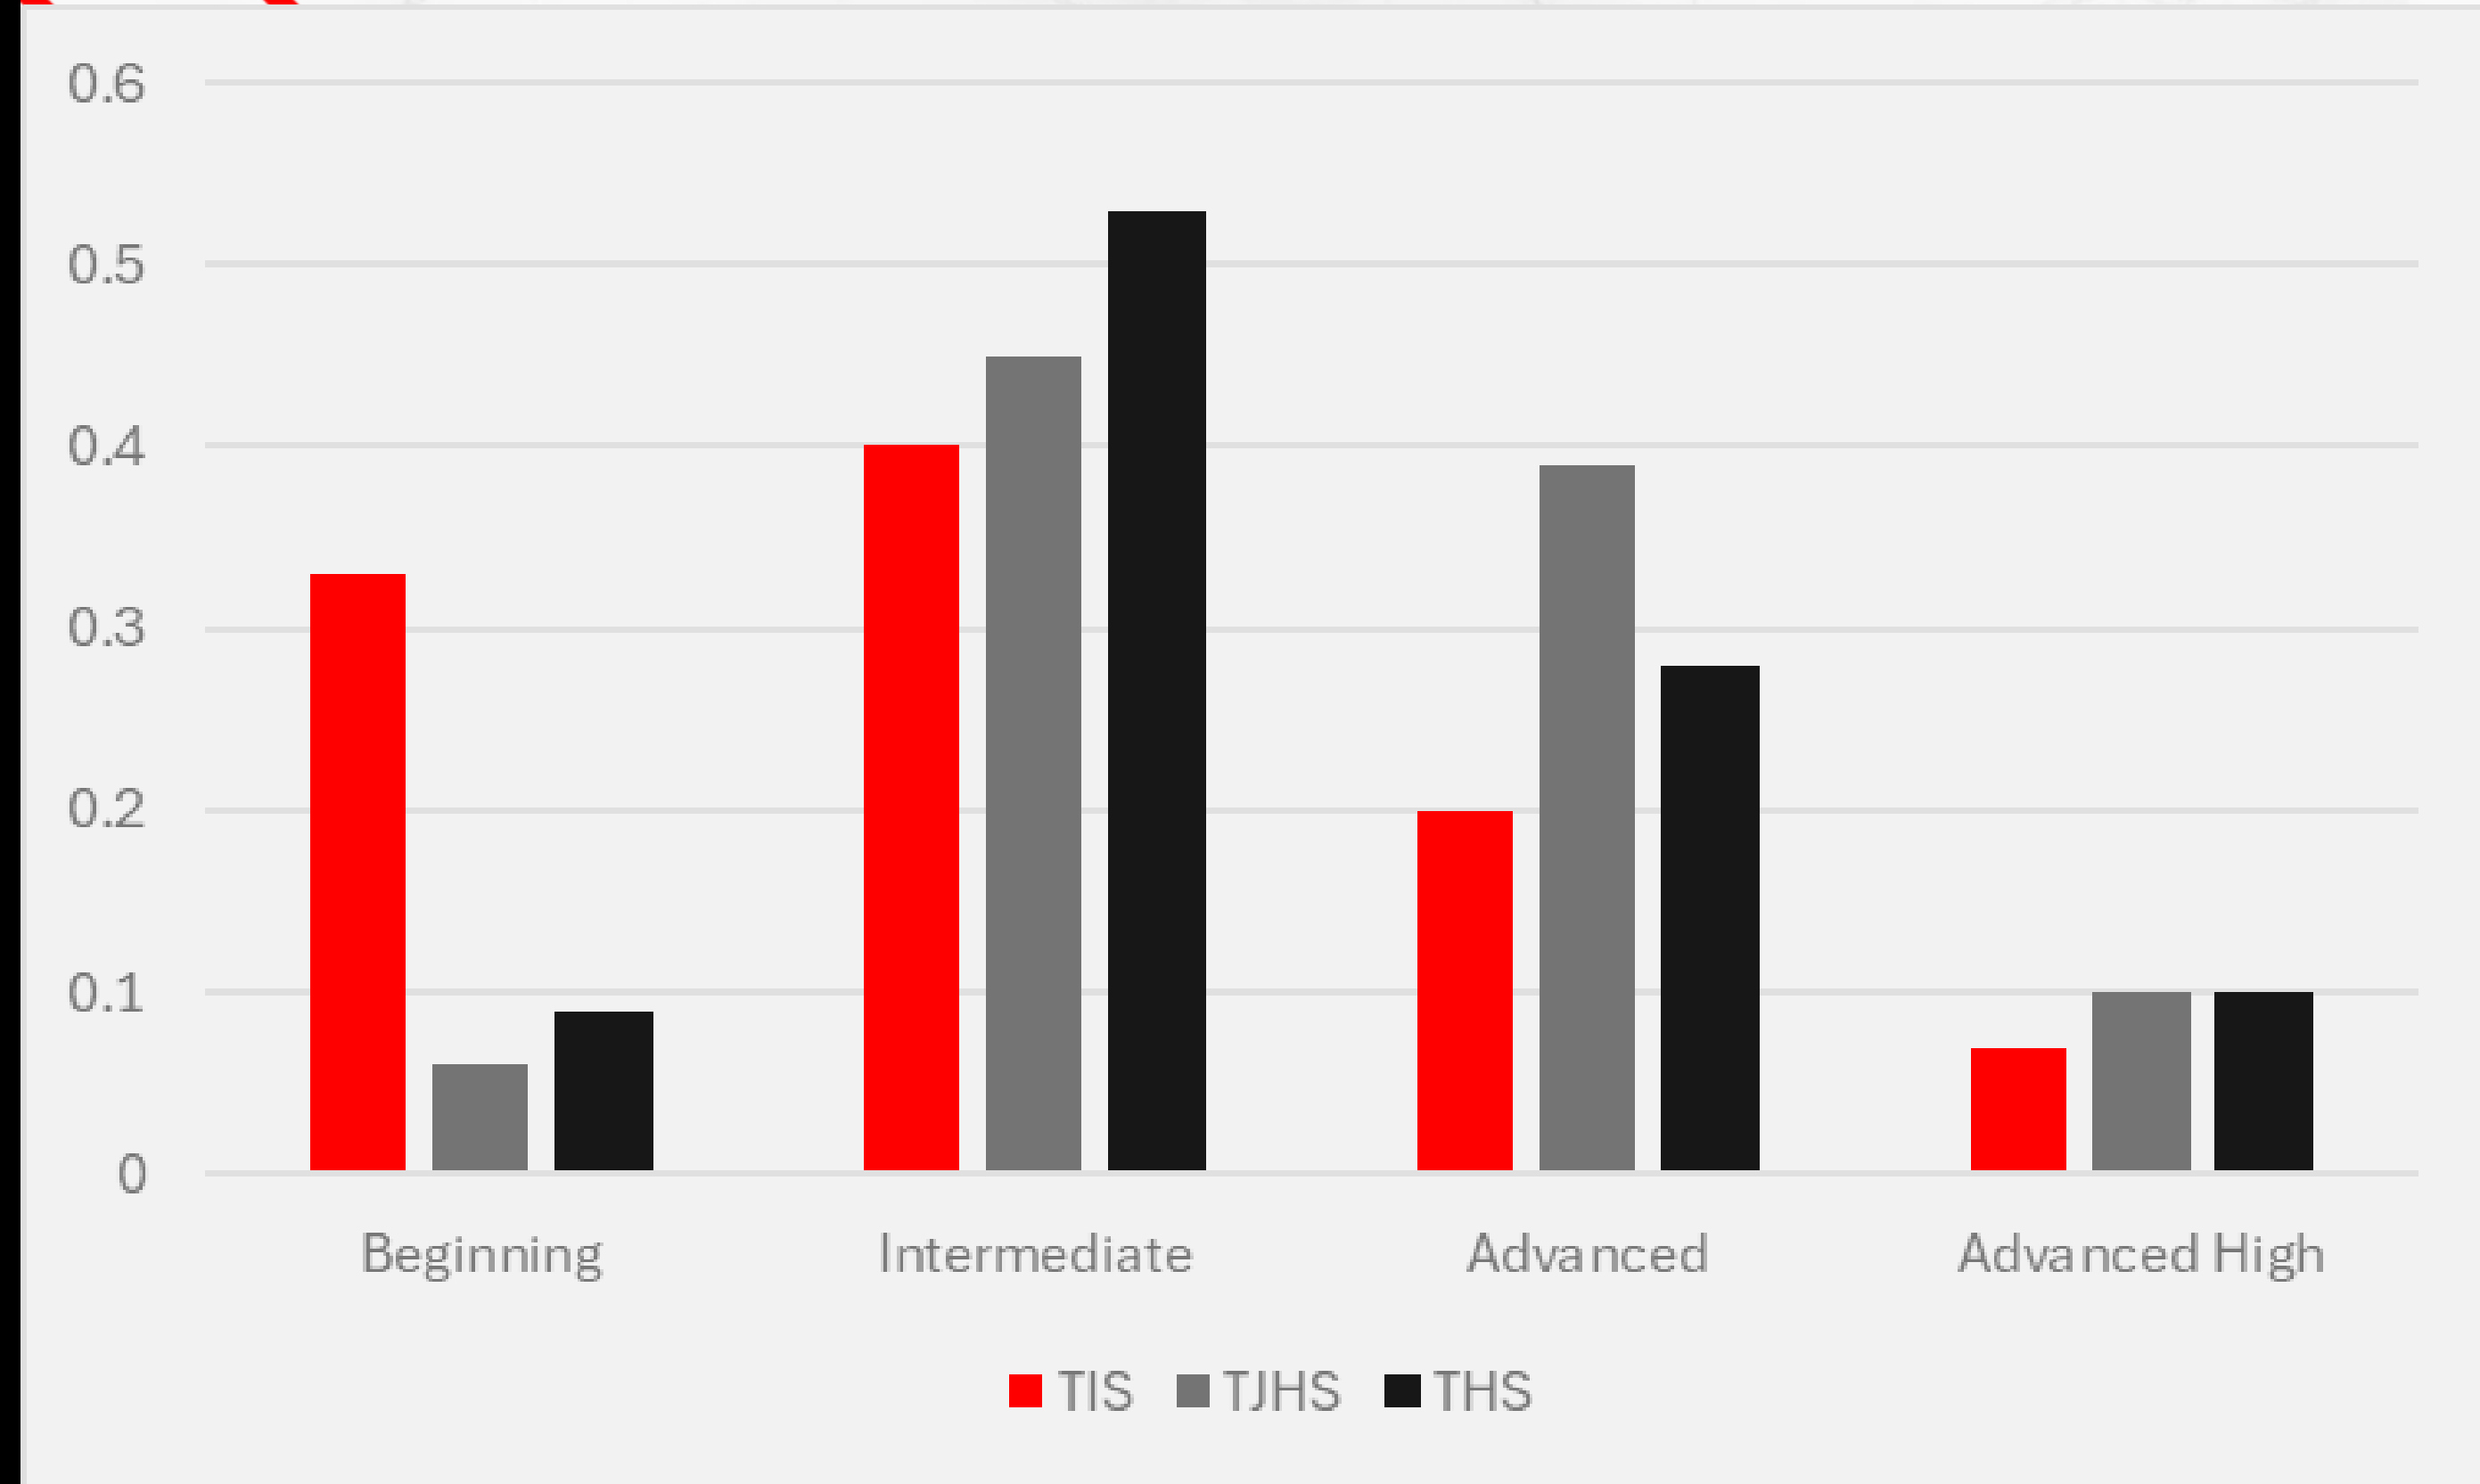

TORNILLO ISD
TELPAS DATA
SPRING 2026

**Performance
Level
Indicators
Distribution**

Tornillo ISD

Performance Level Indicator Distribution by Campus

Tornillo Intermediate School

Tornillo Junior High School

Tornillo High School

**Performance
Level Indicator
Indicator by
Campus**

Performance Level Indicator by School Year

Questions!

THANK YOU