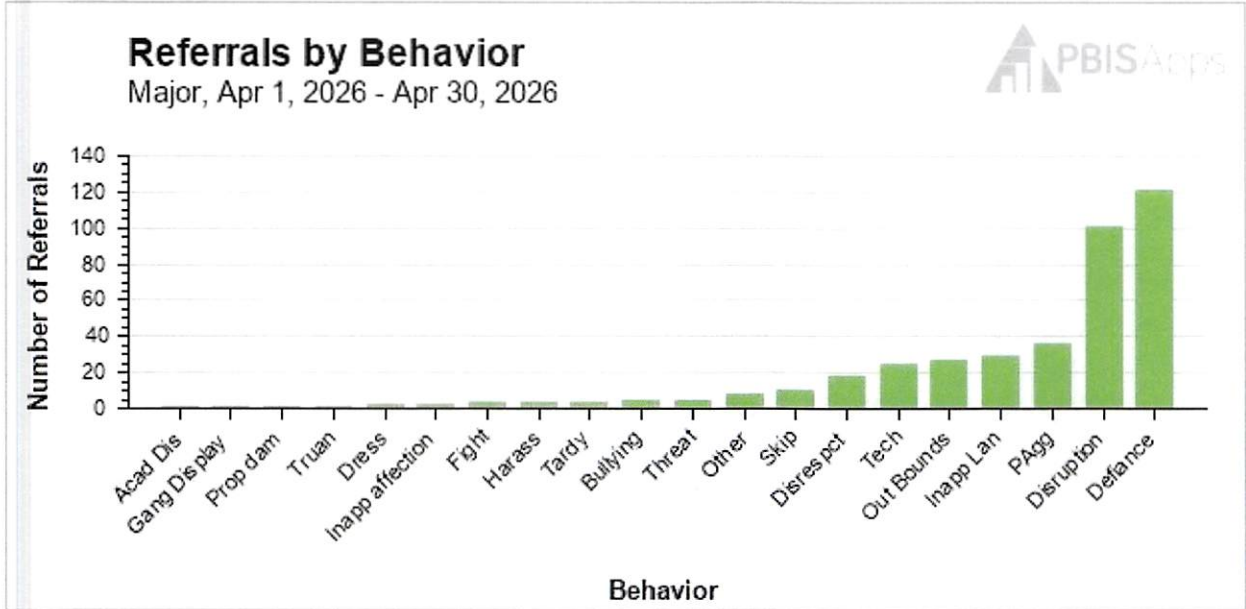

Referrals By Behavior
4/1/26 - 4/30/26

-
-
-

Outcome: Administrator-managed (Major)
 Sort Order: Frequency
 Show Values on the Graph: No
 Only Show Behaviors With Data: Yes

Referrals By Behavior

4/1/26 - 4/30/26

-
-
-
-

Outcome: Administrator-managed (Major)

Sort Order: Frequency

Show Values on the Graph: No

Only Show Behaviors With Data: Yes

Referrals By Behavior
4/1/26 - 4/30/26

-
-
-
-

Outcome: Administrator-managed (Major)
 Sort Order: Frequency
 Show Values on the Graph: No
 Only Show Behaviors With Data: Yes