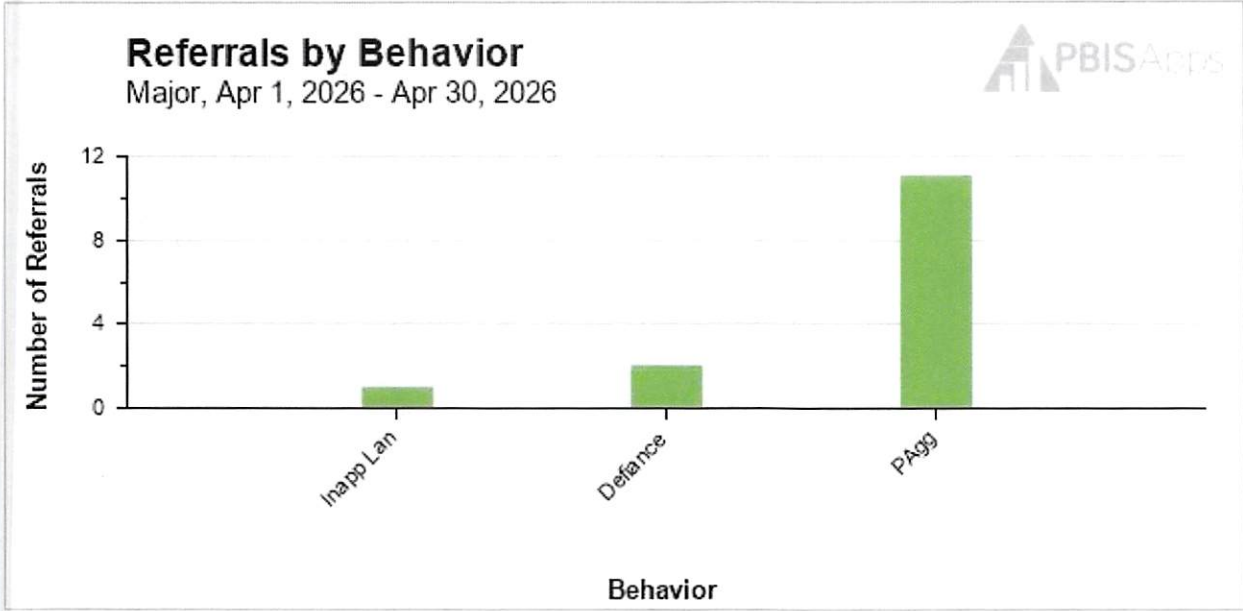

Only Show Behaviors With Data: Yes

Referrals By Behavior

4/1/26 - 4/30/26

-
-
-

Outcome: Administrator-managed (Major)

Sort Order: Frequency

Show Values on the Graph: No

Only Show Behaviors With Data: Yes

Referrals By Behavior
4/1/26 - 4/30/26

-
-
-

Outcome: Administrator-managed (Major)
 Sort Order: Frequency
 Show Values on the Graph: No
 Only Show Behaviors With Data: Yes

Referrals By Behavior

4/1/26 - 4/30/26