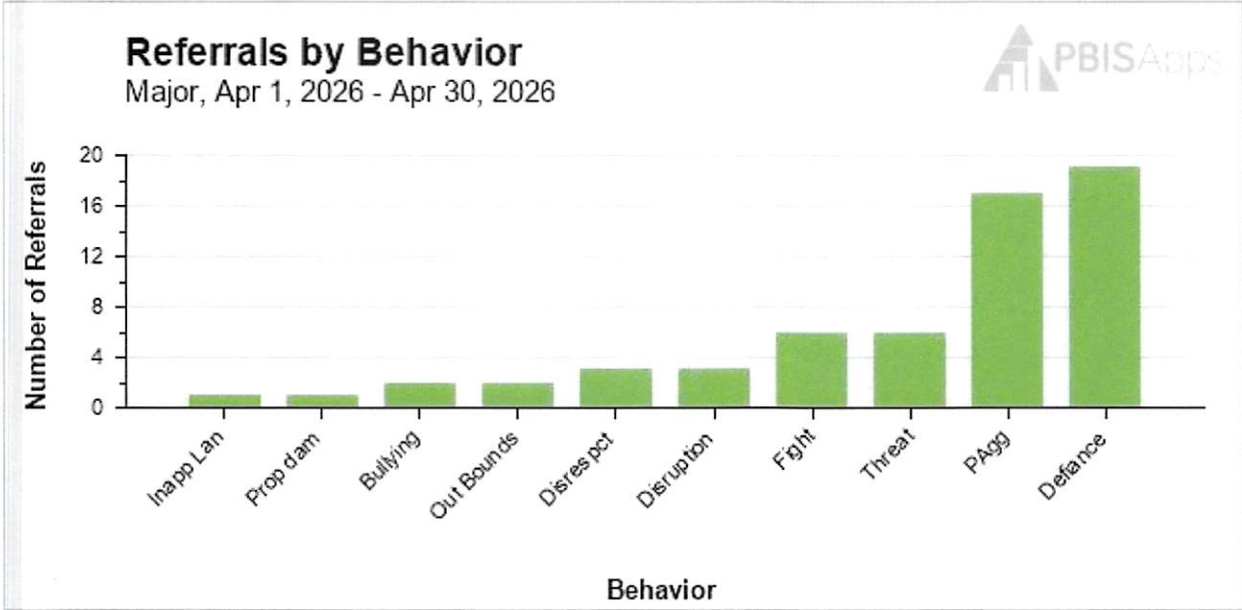

Beulah Park Elementary School

Generated: May 1, 2026, 8:36:59 AM

Referrals By Behavior

4/1/26 - 4/30/26

-
-
-

Outcome: Administrator-managed (Major)

Sort Order: Frequency

Show Values on the Graph: No

Only Show Behaviors With Data: Yes

Referrals By Behavior

4/1/26 - 4/30/26

-
-
-

Outcome: Administrator-managed (Major)

Sort Order: Frequency

Show Values on the Graph: No

Only Show Behaviors With Data: Yes

Referrals By Behavior
4/1/26 - 4/30/26

-
-
-

Outcome: Administrator-managed (Major)
 Sort Order: Frequency
 Show Values on the Graph: No
 Only Show Behaviors With Data: Yes

Referrals By Behavior

4/1/26 - 4/30/26