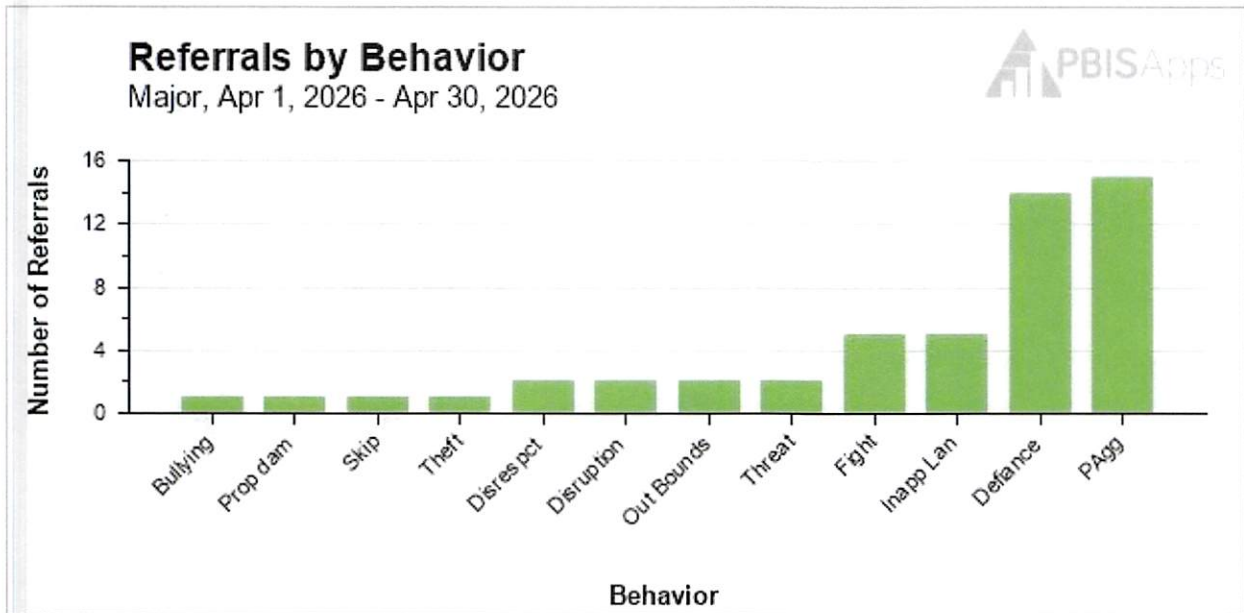

Only Show Behaviors With Data: Yes

Referrals By Behavior

4/1/26 - 4/30/26

-
-
-

Outcome: Administrator-managed (Major)

Sort Order: Frequency

Show Values on the Graph: No

Only Show Behaviors With Data: Yes

Referrals By Behavior
4/1/26 - 4/30/26

-
-
-

Outcome: Administrator-managed (Major)
 Sort Order: Frequency
 Show Values on the Graph: No
 Only Show Behaviors With Data: Yes

Referrals By Behavior

4/1/26 - 4/30/26

-
-
-
-

Outcome: Administrator-managed (Major)

Sort Order: Frequency

Show Values on the Graph: No

Only Show Behaviors With Data: Yes

Referrals By Behavior
4/1/26 - 4/30/26

-
-
-
-

Outcome: Administrator-managed (Major)
 Sort Order: Frequency
 Show Values on the Graph: No
 Only Show Behaviors With Data: Yes