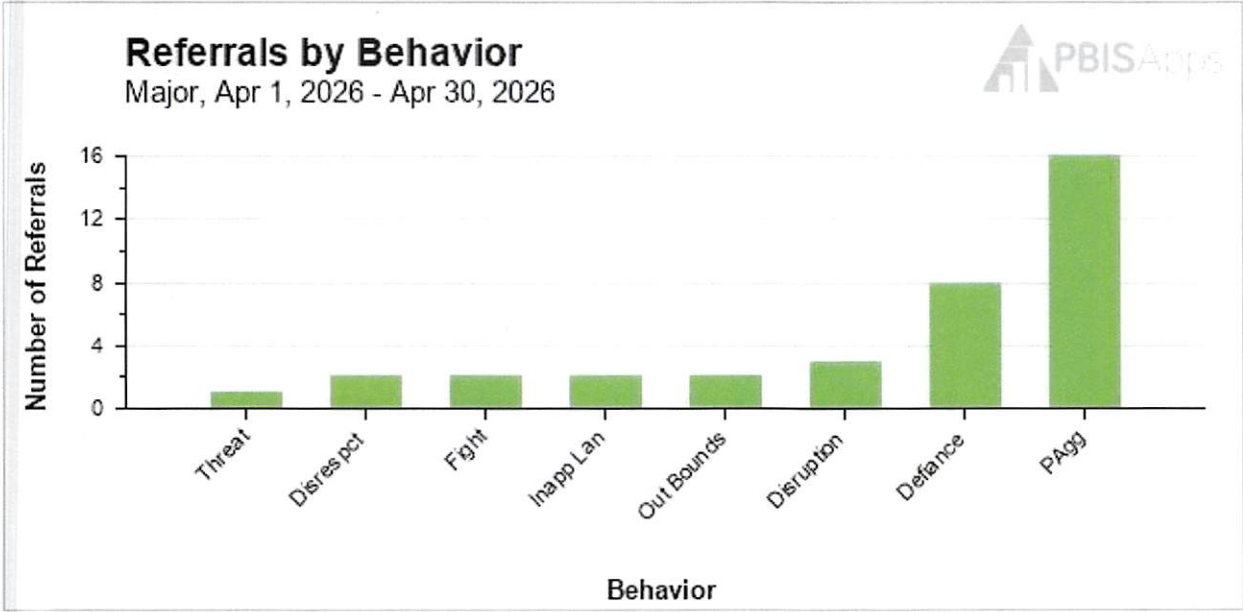

Referrals By Behavior
4/1/26 - 4/30/26

-
-
-

Outcome: Administrator-managed (Major)
 Sort Order: Frequency
 Show Values on the Graph: No
 Only Show Behaviors With Data: Yes

Referrals By Behavior

4/1/26 - 4/30/26

-
-
-
-

Outcome: Administrator-managed (Major)

Sort Order: Frequency

Show Values on the Graph: No

Only Show Behaviors With Data: Yes

Referrals By Behavior
4/1/26 - 4/30/26

-
-
-
-

Outcome: Administrator-managed (Major)
 Sort Order: Frequency
 Show Values on the Graph: No
 Only Show Behaviors With Data: Yes