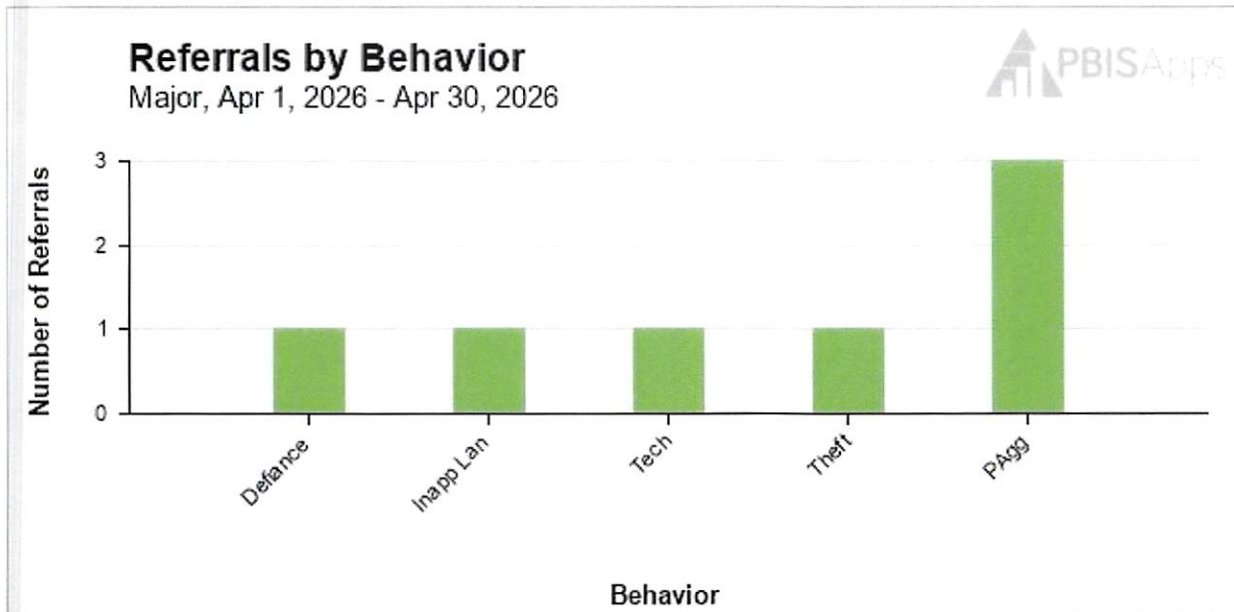

Only Show Behaviors With Data: Yes

Referrals By Behavior

4/1/26 - 4/30/26

-
-
-

Outcome: Administrator-managed (Major)

Sort Order: Frequency

Show Values on the Graph: No

Only Show Behaviors With Data: Yes

Referrals By Behavior
4/1/26 - 4/30/26

-
-
-

Outcome: Administrator-managed (Major)
 Sort Order: Frequency
 Show Values on the Graph: No
 Only Show Behaviors With Data: Yes

Referrals By Behavior

4/1/26 - 4/30/26