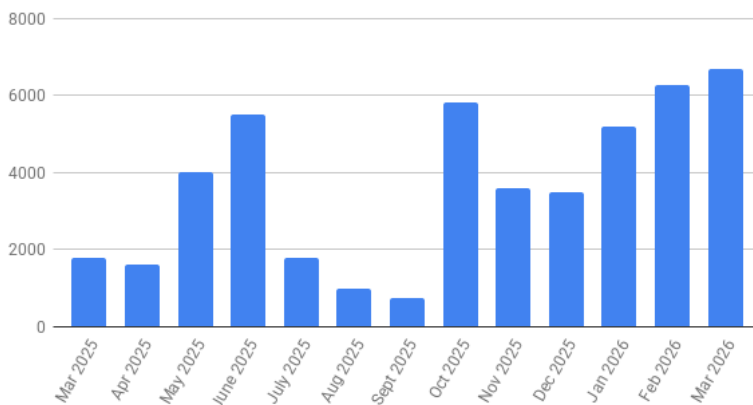

NOVA CLASSICAL ACADEMY

SOCIAL MEDIA REPORT CARD

JAN - MAR '26

Total Followers:

1,779

Growth: +32

Average Monthly

Viewers: 6,064

1/29 - #TBT to Team Spirit and Hard Work!

870

REACHED

3/9 - Video of 5th Grade Practicing the Cupid Shuffle

4,957

REACHED

POPULAR POSTS

Nova Classical Academy Facebook - Monthly Viewers

Instagram

Total Followers:

1,090

Growth: +30

Average Monthly Reach:

1,097

**WE NEED TO
MAKE THE POSITIVE
SO LOUD**

THAT THE NEGATIVE BECOMES
ALMOST IMPOSSIBLE TO HEAR